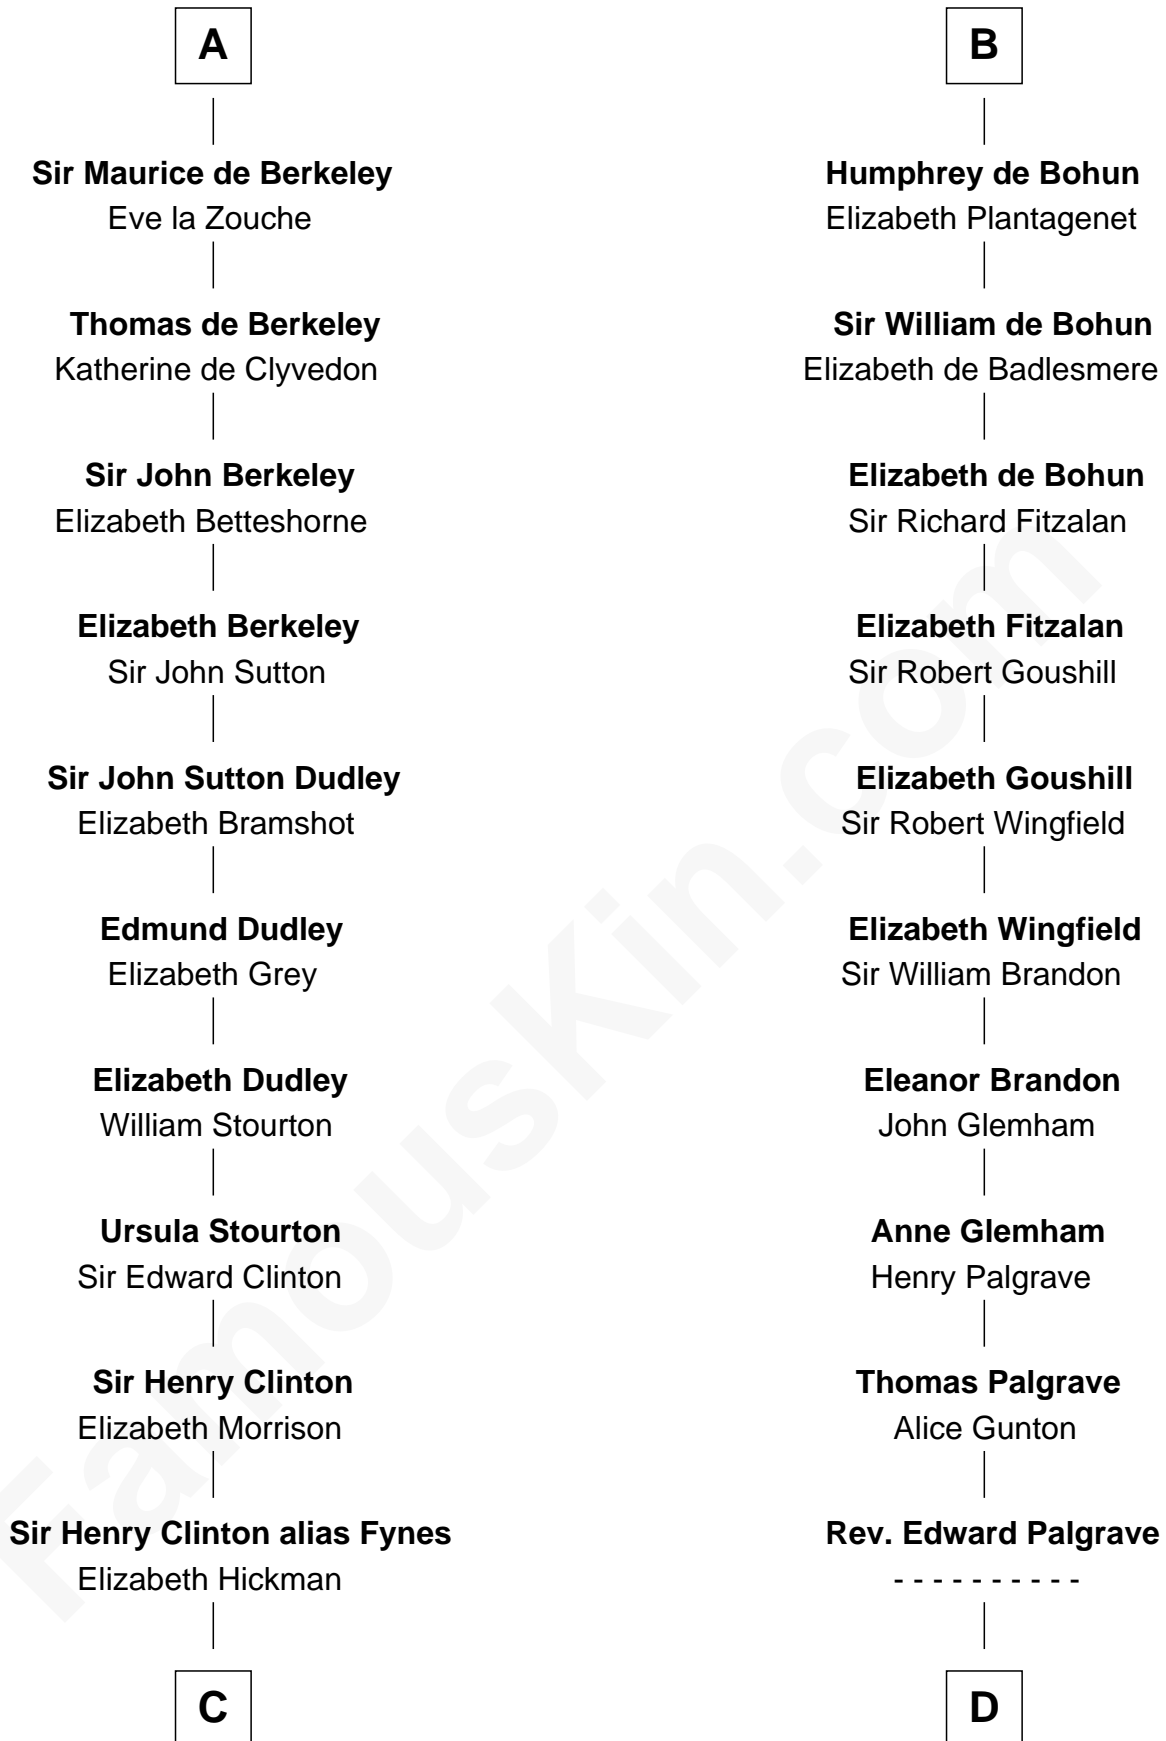

FamousKin.com Relationship Chart of

George Clinton

4th U.S. Vice President

20th cousin 1 time removed of

Roger Sherman

Signer of the Declaration of Independence

C

William Clinton
Elizabeth Kennedy

James Clinton
Elizabeth Smith

Charles Clinton
Elizabeth Denniston

George Clinton
4th U.S. Vice President

D

Dr. Richard Palgrave
Anna - - - - -

Mary Palgrave
Roger Wellington

Benjamin Wellington
Elizabeth Sweetman

Mehetable Wellington
William Sherman

Roger Sherman
Signer of Declaration of Independence

FamousKin.com