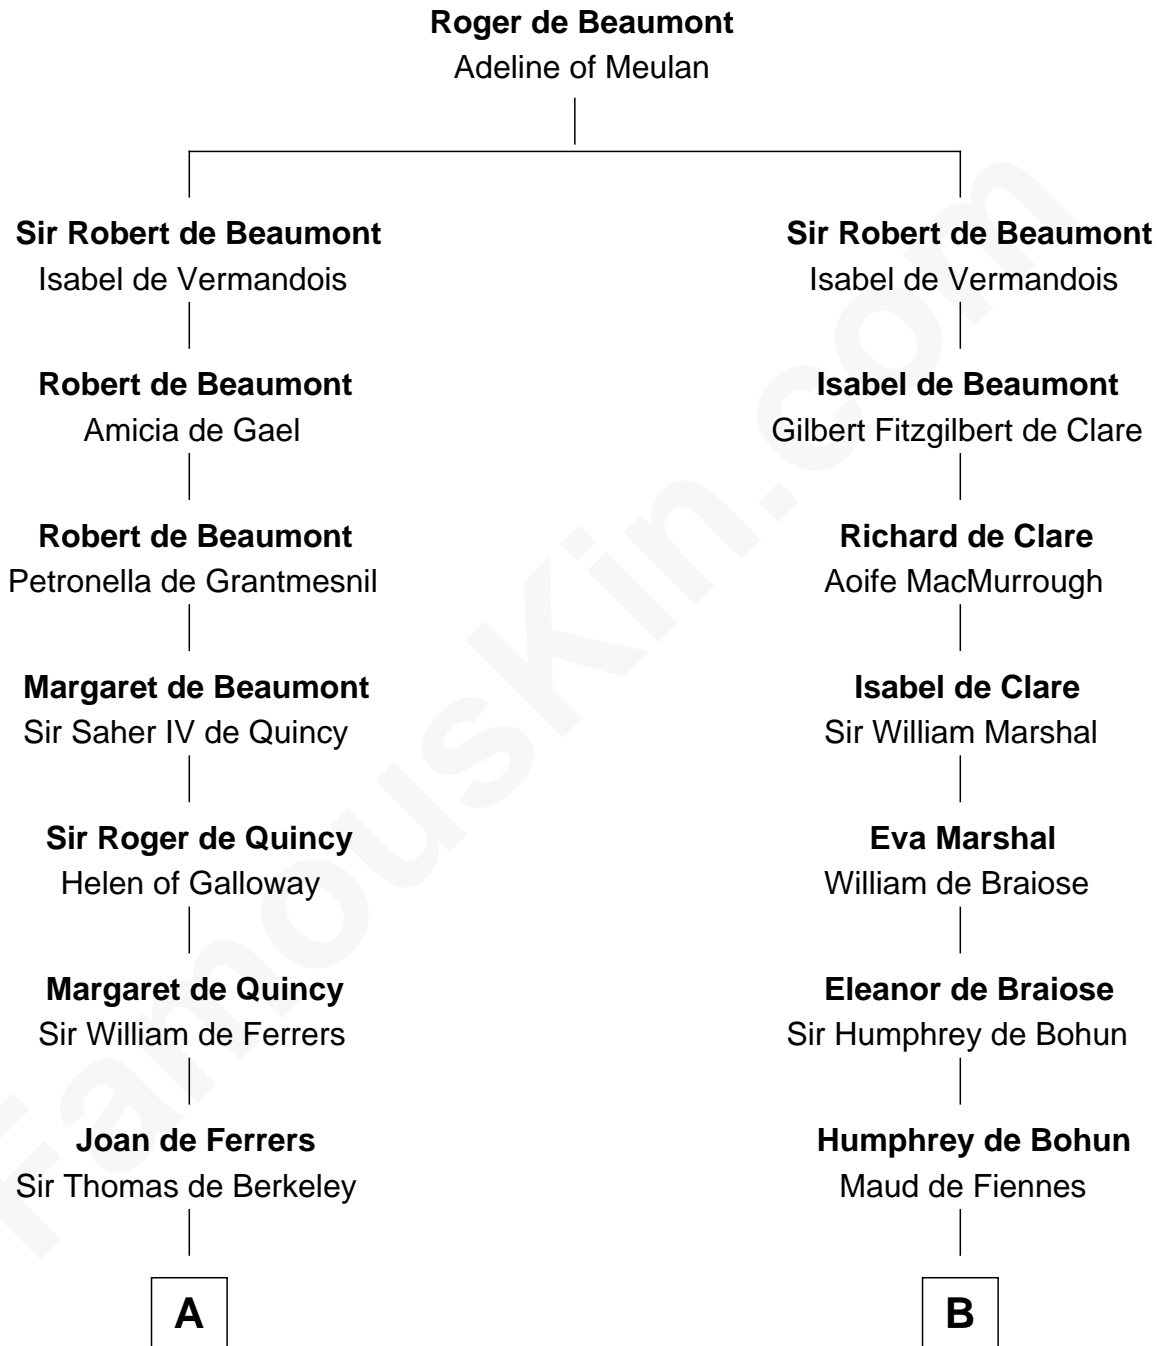

FamousKin.com Relationship Chart of

George Clinton

4th U.S. Vice President

20th cousin 1 time removed of

Roger Sherman

Signer of the Declaration of Independence

C

William Clinton
Elizabeth Kennedy

James Clinton
Elizabeth Smith

Charles Clinton
Elizabeth Denniston

George Clinton
4th U.S. Vice President

D

Dr. Richard Palgrave
Anna - - - - -

Mary Palgrave
Roger Wellington

Benjamin Wellington
Elizabeth Sweetman

Mehetable Wellington
William Sherman

Roger Sherman
Signer of Declaration of Independence

FamousKin.com