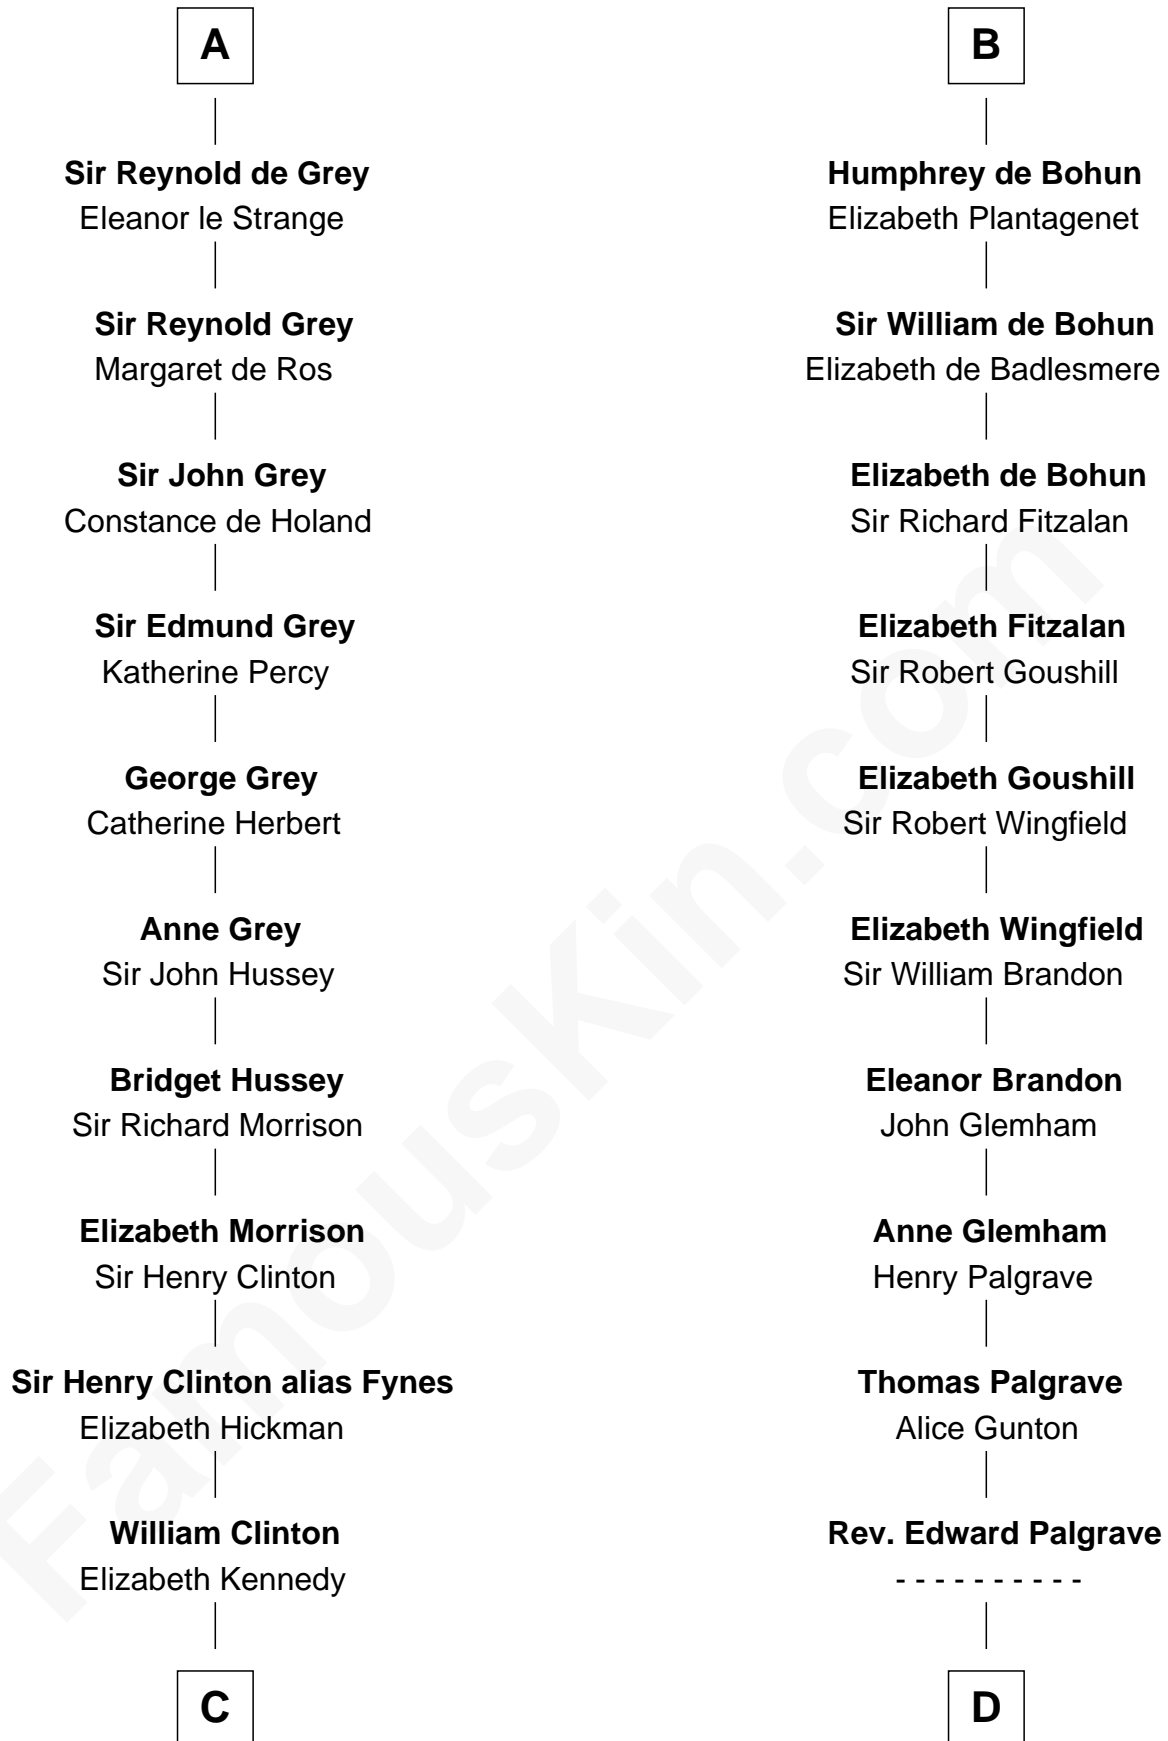

FamousKin.com Relationship Chart of

George Clinton

4th U.S. Vice President

19th cousin 2 times removed of

Roger Sherman

Signer of the Declaration of Independence

Waltheof II of Northumbria

Judith of Lens

David I, King of Scotland

Henry of Huntingdon

Ada de Warenne

Margaret of Scotland

Humphrey IV de Bohun

Henry de Bohun

Maud de Mandeville

Sir Humphrey de Bohun

Maud of Eu

Sir Humphrey de Bohun

Eleanor de Braiose

Humphrey de Bohun

Maud de Fiennes

B

C

James Clinton
Elizabeth Smith

Charles Clinton
Elizabeth Denniston

George Clinton
4th U.S. Vice President

D

Dr. Richard Palgrave
Anna - - - - -

Mary Palgrave
Roger Wellington

Benjamin Wellington
Elizabeth Sweetman

Mehetable Wellington
William Sherman