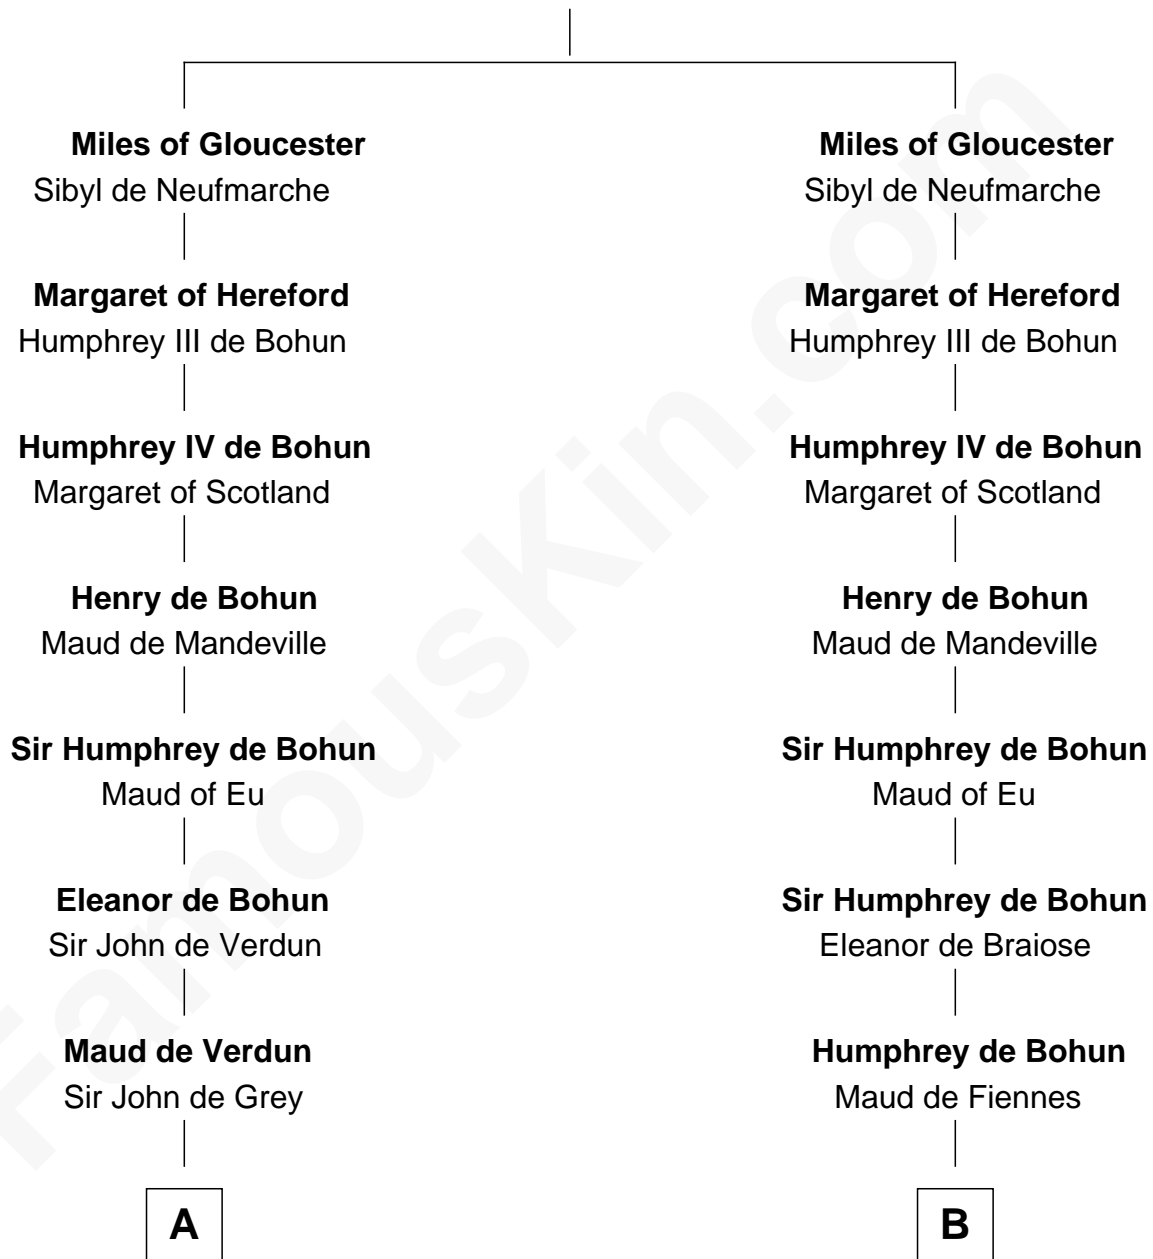

FamousKin.com Relationship Chart of

George Clinton

4th U.S. Vice President

20th cousin 1 time removed of

Roger Sherman

Signer of the Declaration of Independence

Walter of Gloucester

C

William Clinton
Elizabeth Kennedy

James Clinton
Elizabeth Smith

Charles Clinton
Elizabeth Denniston

George Clinton
4th U.S. Vice President

D

Dr. Richard Palgrave
Anna - - - - -

Mary Palgrave
Roger Wellington

Benjamin Wellington
Elizabeth Sweetman

Mehetable Wellington
William Sherman

Roger Sherman
Signer of Declaration of Independence

FamousKin.com