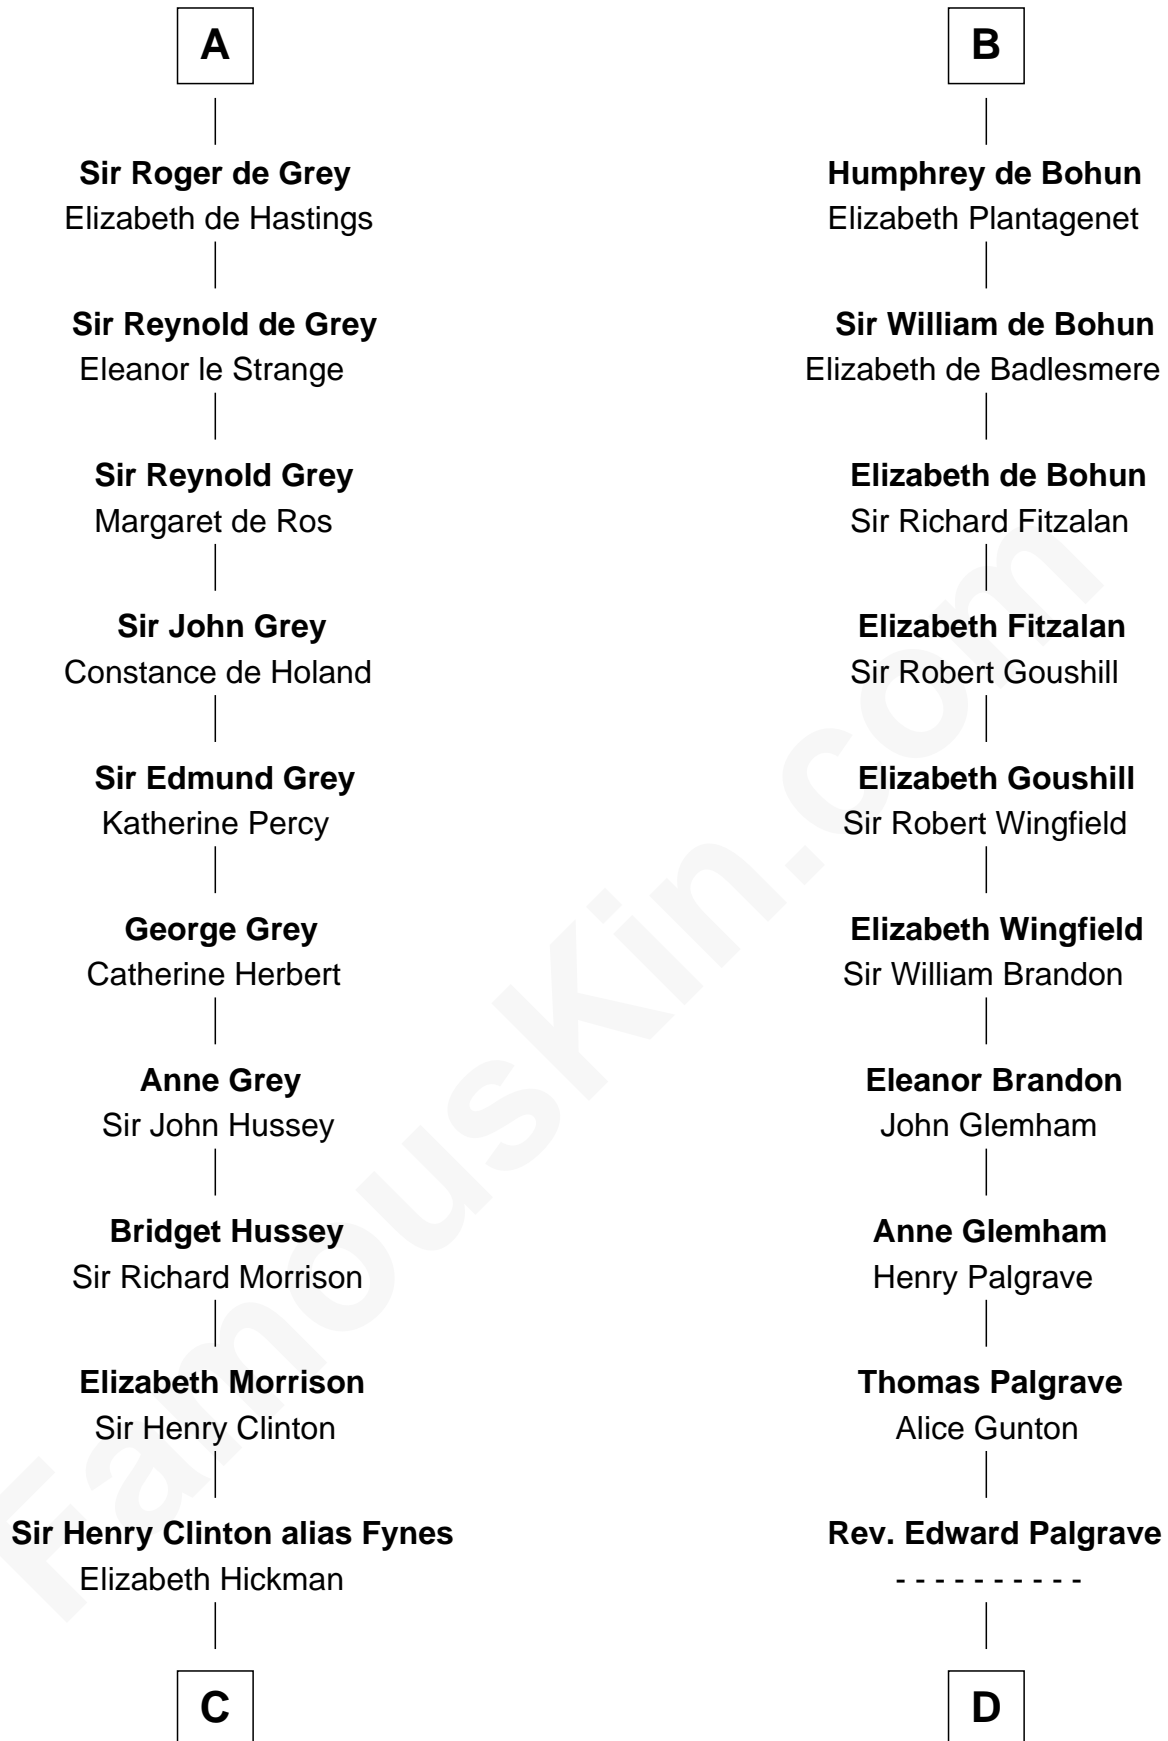

FamousKin.com Relationship Chart of

George Clinton

4th U.S. Vice President

20th cousin 1 time removed of

Roger Sherman

Signer of the Declaration of Independence

Bernard de Neufmarche

Nesta - - - - -

C

William Clinton
Elizabeth Kennedy

James Clinton
Elizabeth Smith

Charles Clinton
Elizabeth Denniston

George Clinton
4th U.S. Vice President

D

Dr. Richard Palgrave
Anna - - - - -

Mary Palgrave
Roger Wellington