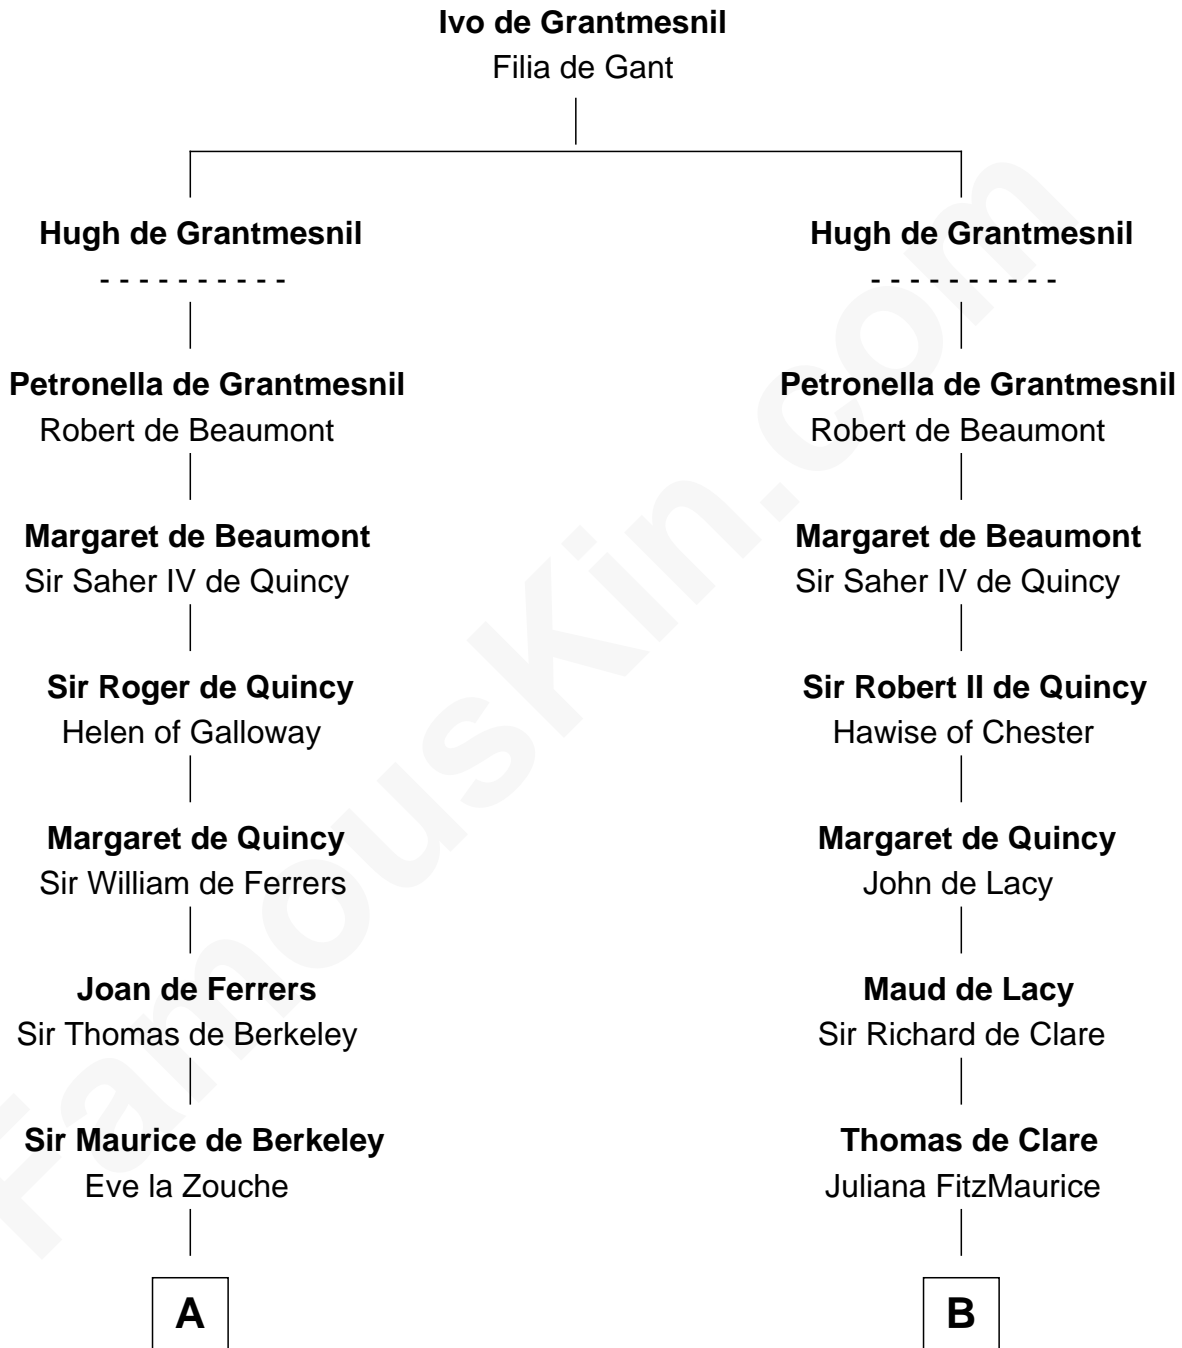

# FamousKin.com Relationship Chart of

**George Clinton**

*4th U.S. Vice President*

19th cousin 2 times removed of

**Roger Sherman**

*Signer of the Declaration of Independence*

**C**

**James Clinton**  
Elizabeth Smith

**Charles Clinton**  
Elizabeth Denniston

**George Clinton**  
*4th U.S. Vice President*

**D**

**Dr. Richard Palgrave**  
Anna - - - - -

**Mary Palgrave**  
Roger Wellington

**Benjamin Wellington**  
Elizabeth Sweetman

**Mehetable Wellington**  
William Sherman

**Roger Sherman**  
*Signer of Declaration of Independence*

FamousKin.com