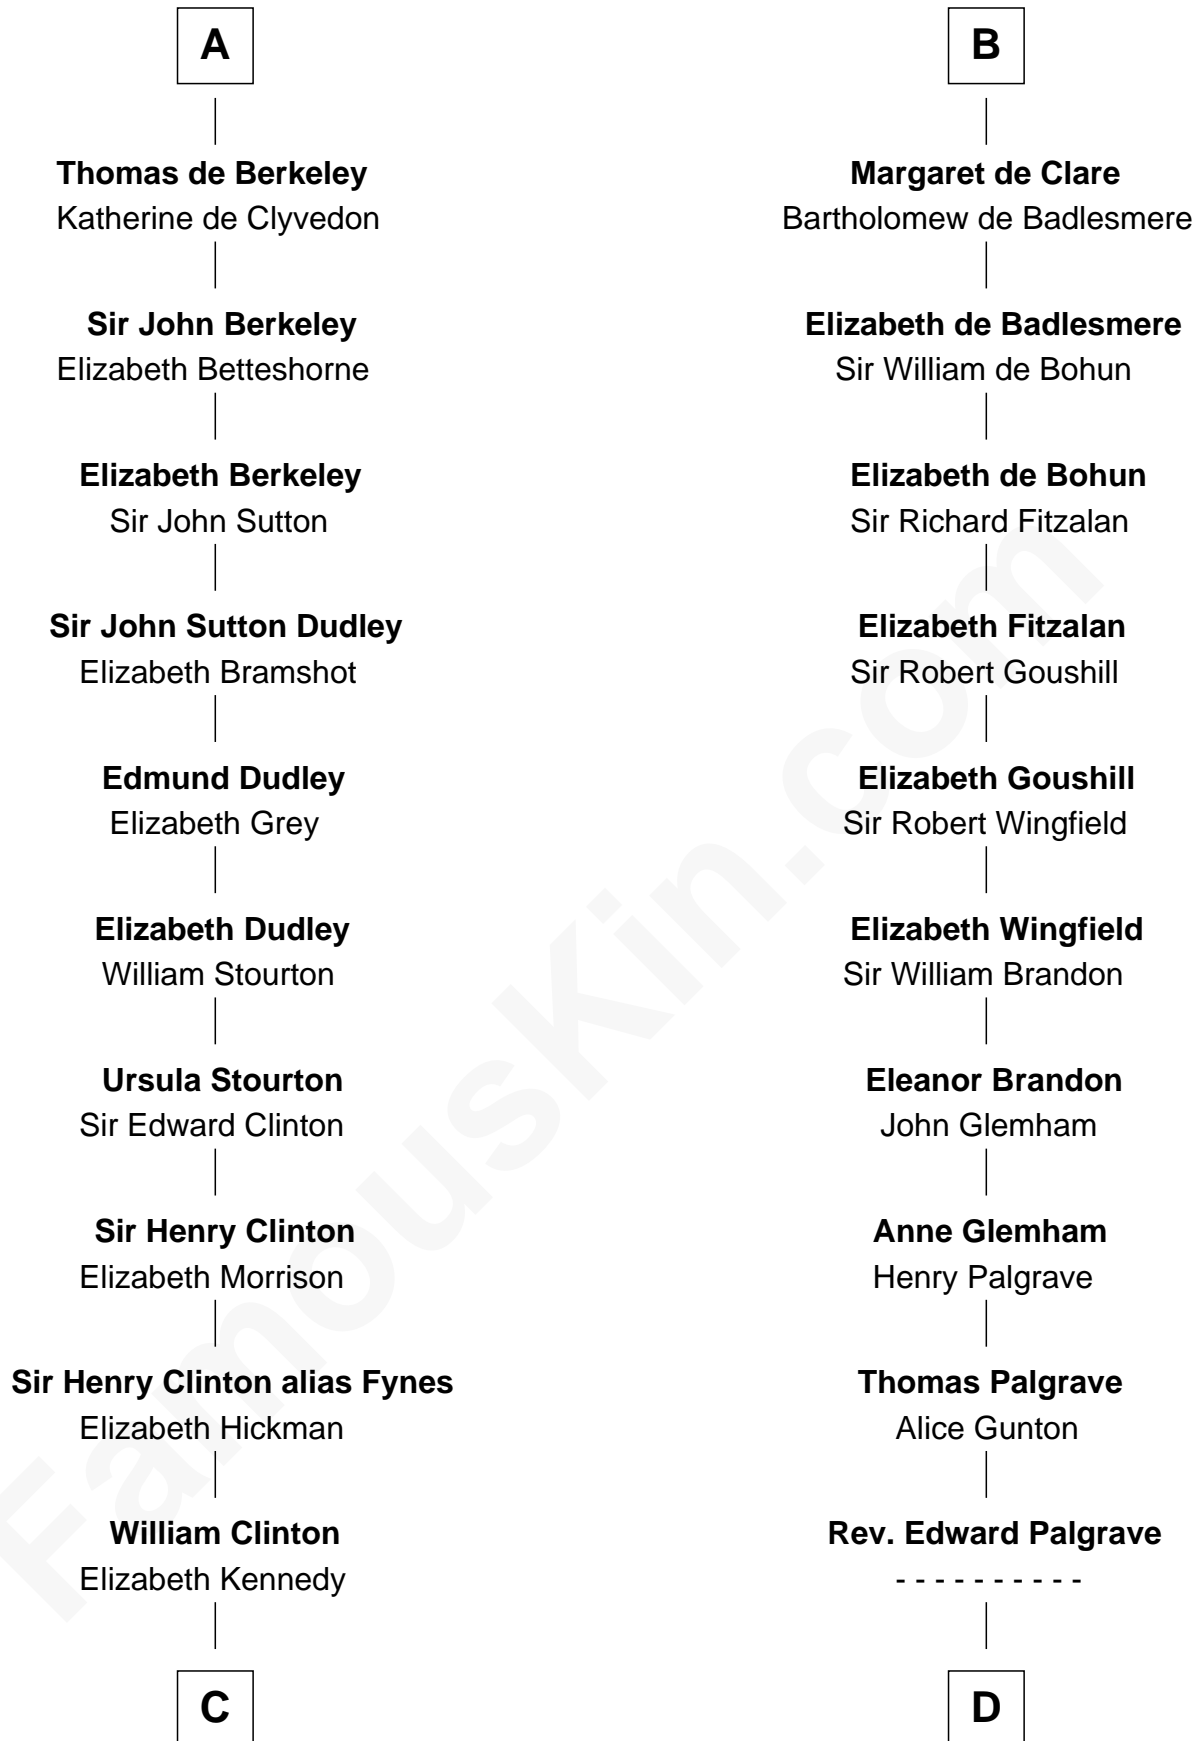

# FamousKin.com Relationship Chart of

**George Clinton**

*4th U.S. Vice President*

19th cousin 2 times removed of

**Roger Sherman**

*Signer of the Declaration of Independence*

**C**

**James Clinton**  
Elizabeth Smith

**Charles Clinton**  
Elizabeth Denniston

**George Clinton**  
*4th U.S. Vice President*

**D**

**Dr. Richard Palgrave**  
Anna - - - - -

**Mary Palgrave**  
Roger Wellington

**Benjamin Wellington**  
Elizabeth Sweetman

**Mehetable Wellington**  
William Sherman

**Roger Sherman**  
*Signer of Declaration of Independence*

FamousKin.com