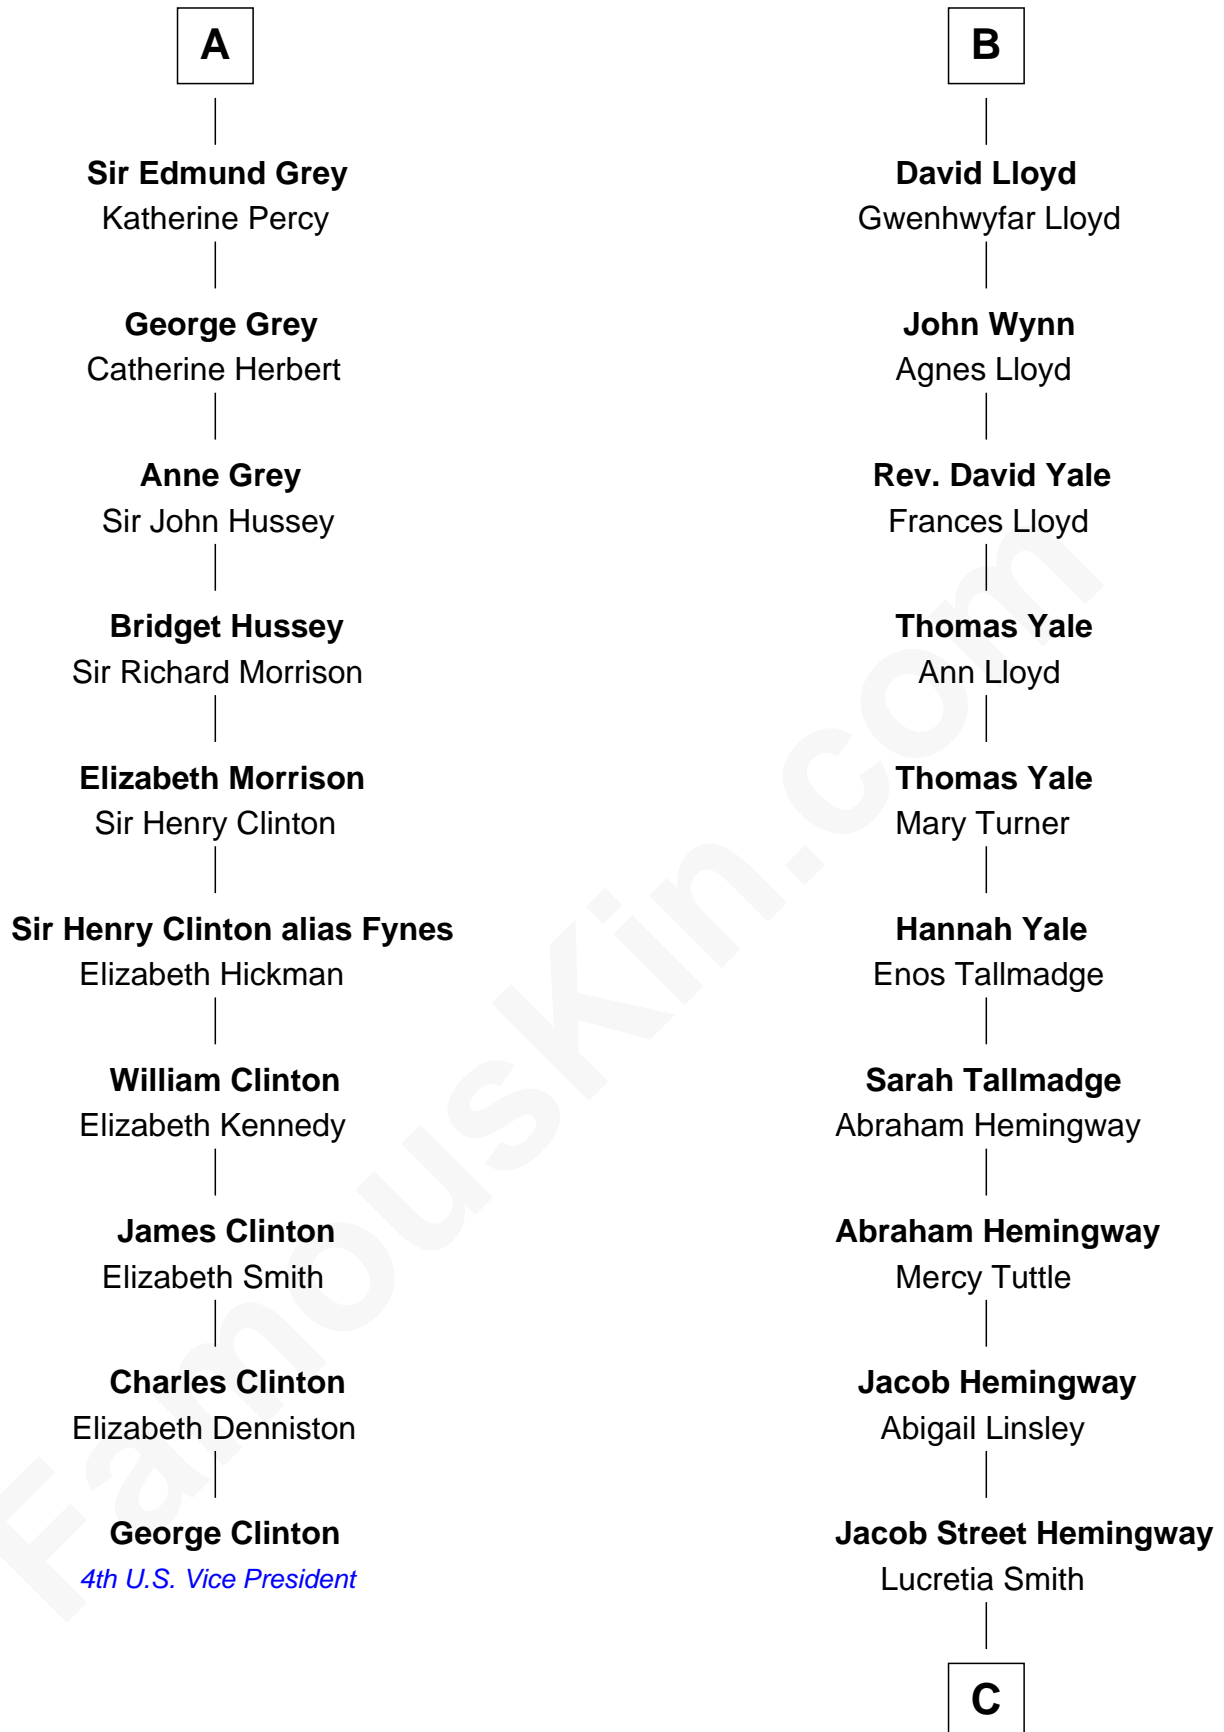

# FamousKin.com Relationship Chart of

**George Clinton**

*4th U.S. Vice President*

16th cousin 4 times removed of

**Ernest Hemingway**

*Author of The Sun Also Rises*

**Nichole d'Aubenev**  
Sir Roger de Somery

**Beatrice de Stafford**

Thomas de Ros

**Margaret de Ros**

Sir Reynold Grey

**Sir John Grey**

Constance de Holand

**A**

**Joan de Somery**

John IV le Strange

**John V le Strange**

Maud de Walton

**Elizabeth le Strange**

Gruffydd ap Madog

**Gruffydd Fychan ap Gruffydd**

Elen ferch Thomas ap Llewelyn

**Tudor Gruffydd**

Maud ferch Ienaf ap Adda

**Lowri ferch Twdr**

Gruffydd ap Einion

**Elisau ap Gruffydd**

Margaret ferch Jenkyn

**B**

**C**

Allen Hemingway  
Harriet Louisa Tyler