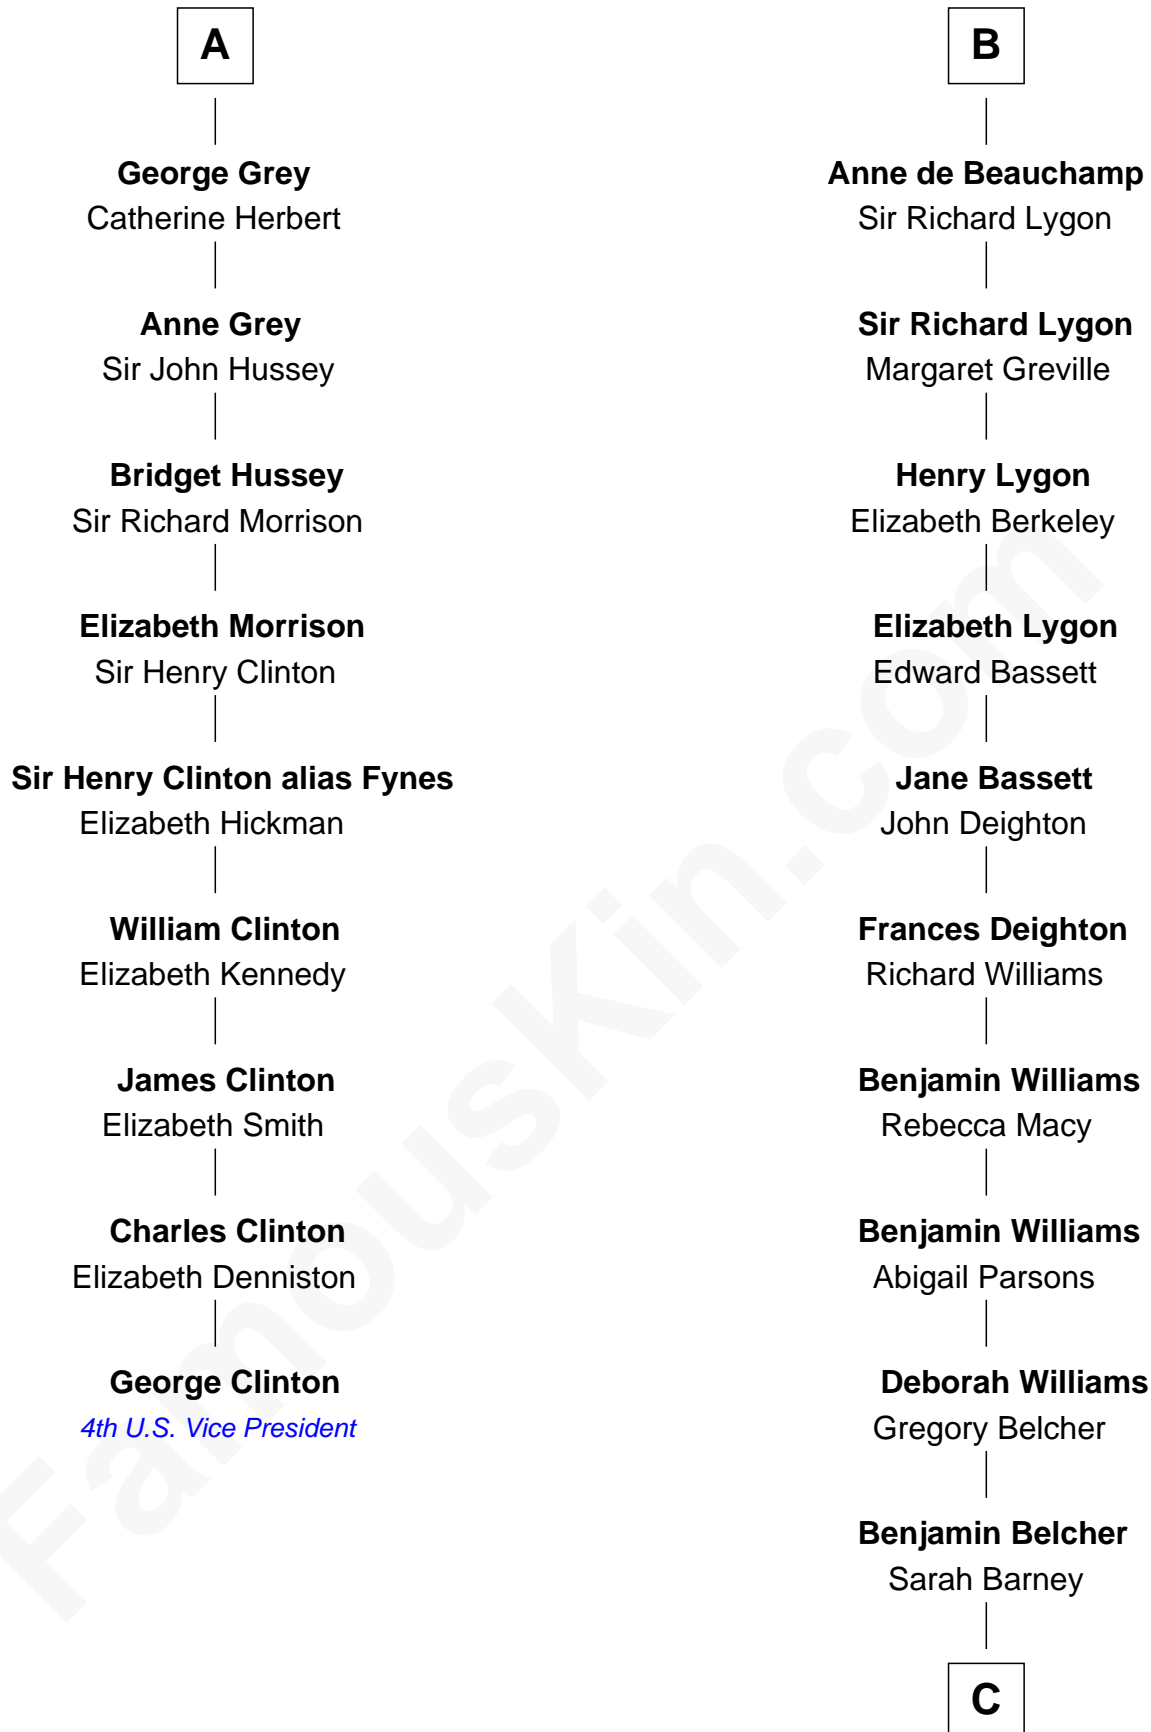

FamousKin.com Relationship Chart of

George Clinton

4th U.S. Vice President

15th cousin 5 times removed of

General Douglas MacArthur

U.S. Army - World War II

Sir Humphrey de Bohun

Maud of Eu

FamousKin.com