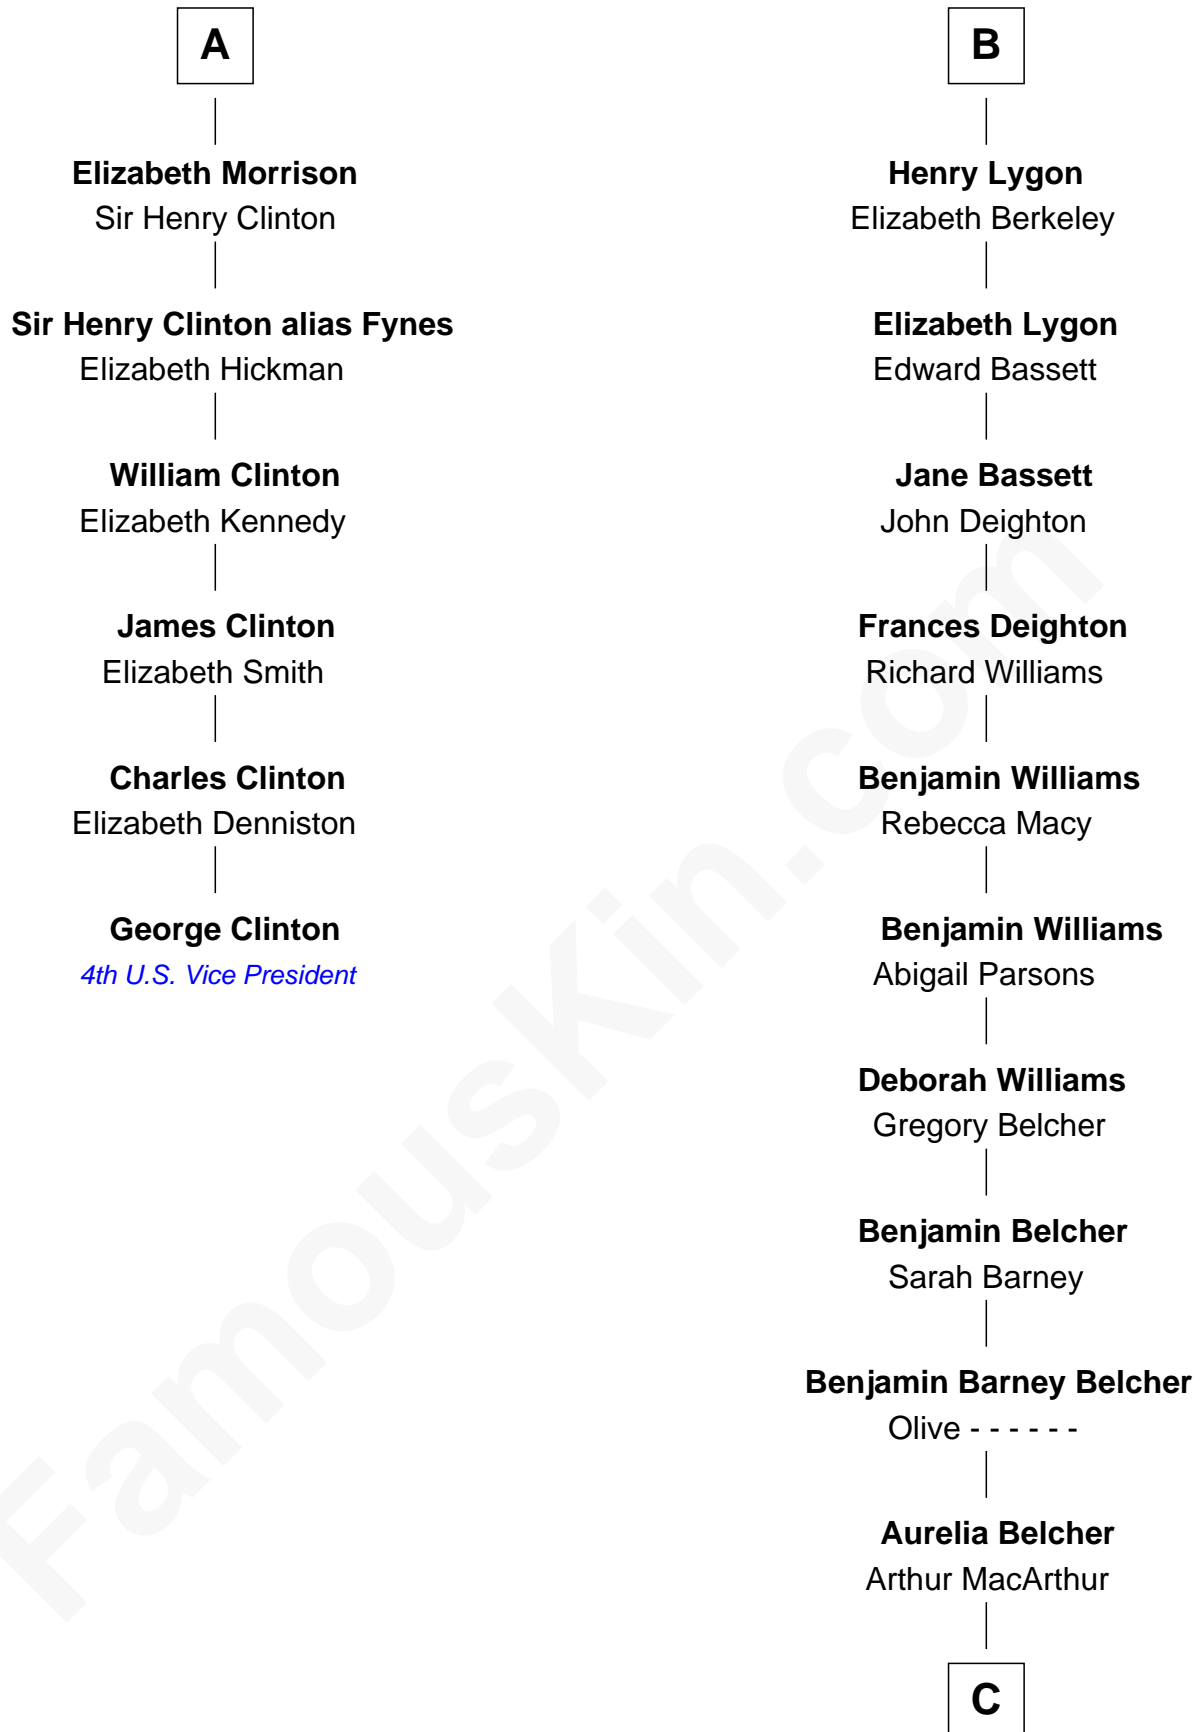

FamousKin.com Relationship Chart of

George Clinton

4th U.S. Vice President

12th cousin 6 times removed of

General Douglas MacArthur

U.S. Army - World War II

C

Gen. Arthur MacArthur
Mary Pinckney Hardy

General Douglas MacArthur
U.S. Army - World War II

FamousKin.com