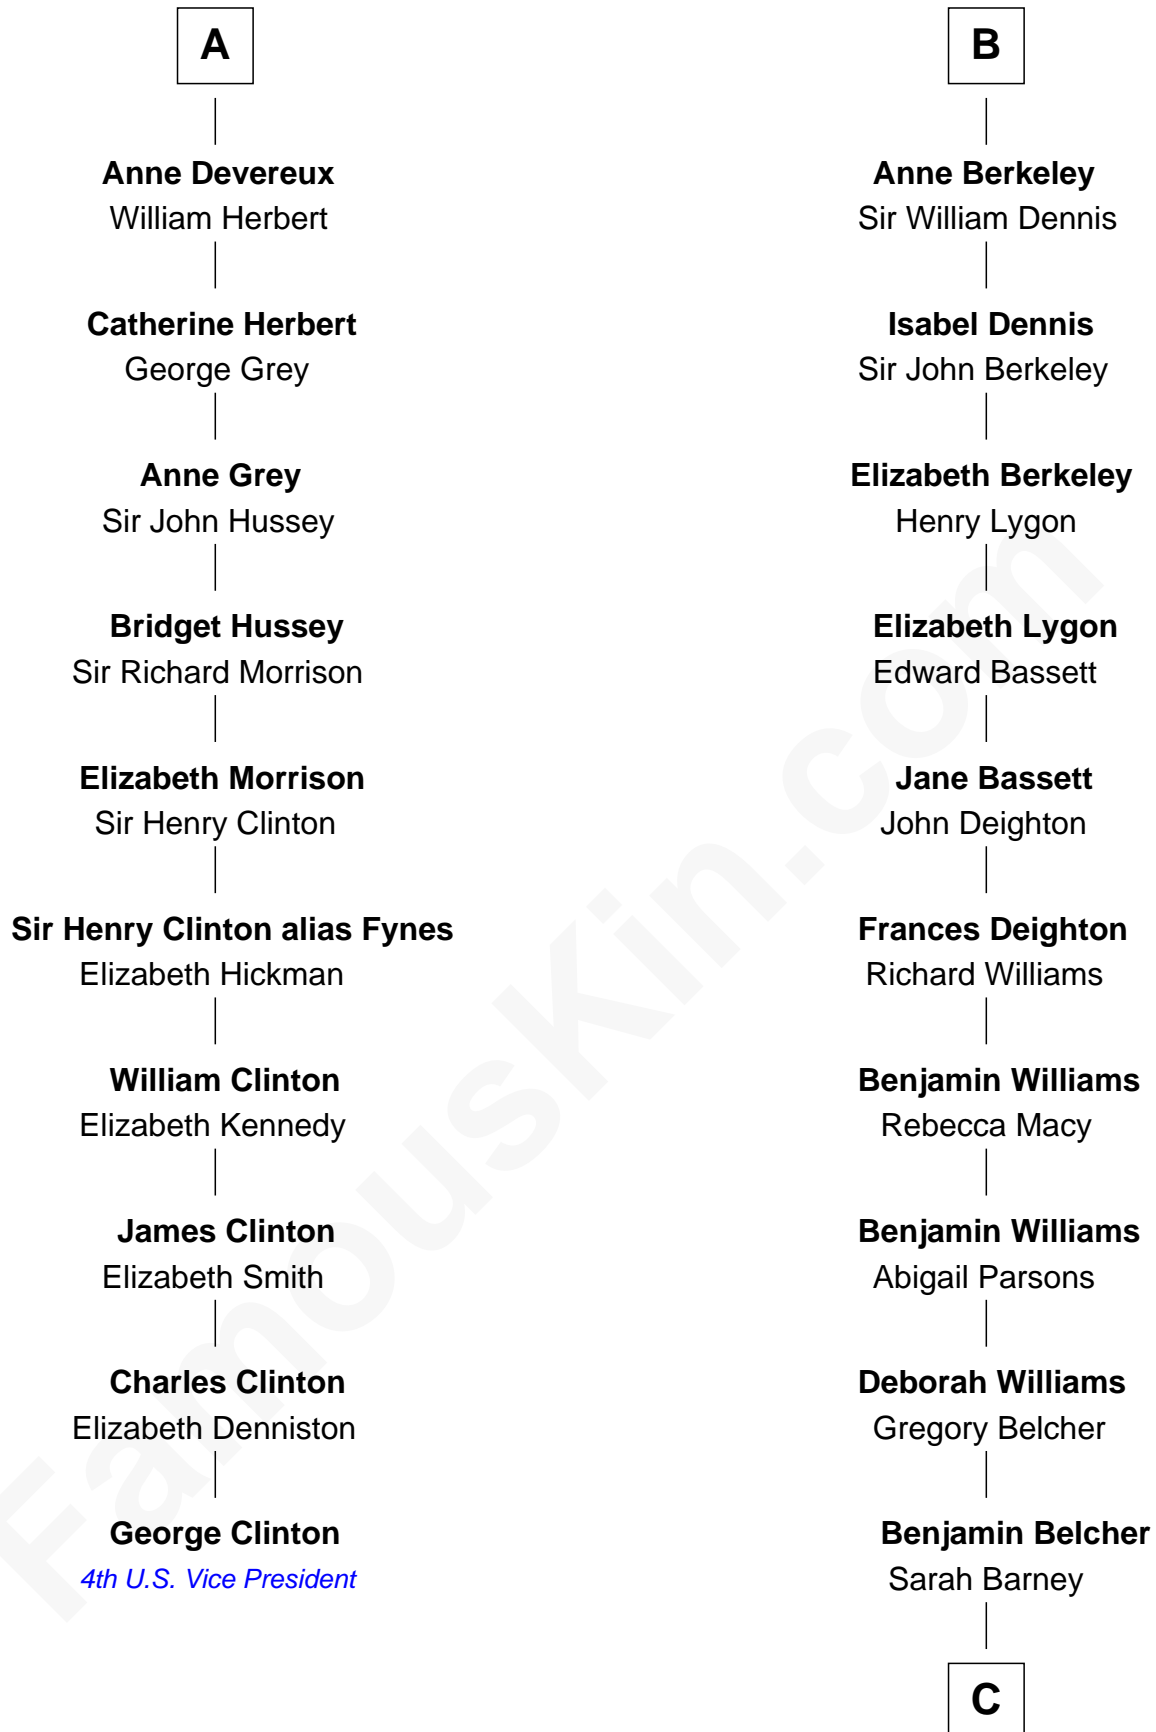

FamousKin.com Relationship Chart of

George Clinton

4th U.S. Vice President

16th cousin 4 times removed of

General Douglas MacArthur

U.S. Army - World War II

Sir Humphrey de Bohun

Eleanor de Braiose

Margery de Bohun
Sir Thebaud de Verdun

Sir Thebaud de Verdun
Maud Mortimer

Margery de Verdun
Sir John Crophull

Thomas Crophull
Sybil Delabere

Agnes Crophull
Sir Walter Devereux

Sir Walter Devereux
Elizabeth Bromwich

Sir Walter Devereux
Elizabeth Merbery

A

Humphrey de Bohun
Maud de Fiennes

Humphrey de Bohun
Elizabeth Plantagenet

Sir William de Bohun
Elizabeth de Badlesmere

Elizabeth de Bohun
Sir Richard Fitzalan

Elizabeth Fitzalan
Sir Thomas Mowbray

Isabel Mowbray
Sir James Berkeley

Maurice Berkeley
Isabel Mead

B

C

Benjamin Barney Belcher

Olive - - - - -

Aurelia Belcher

Arthur MacArthur