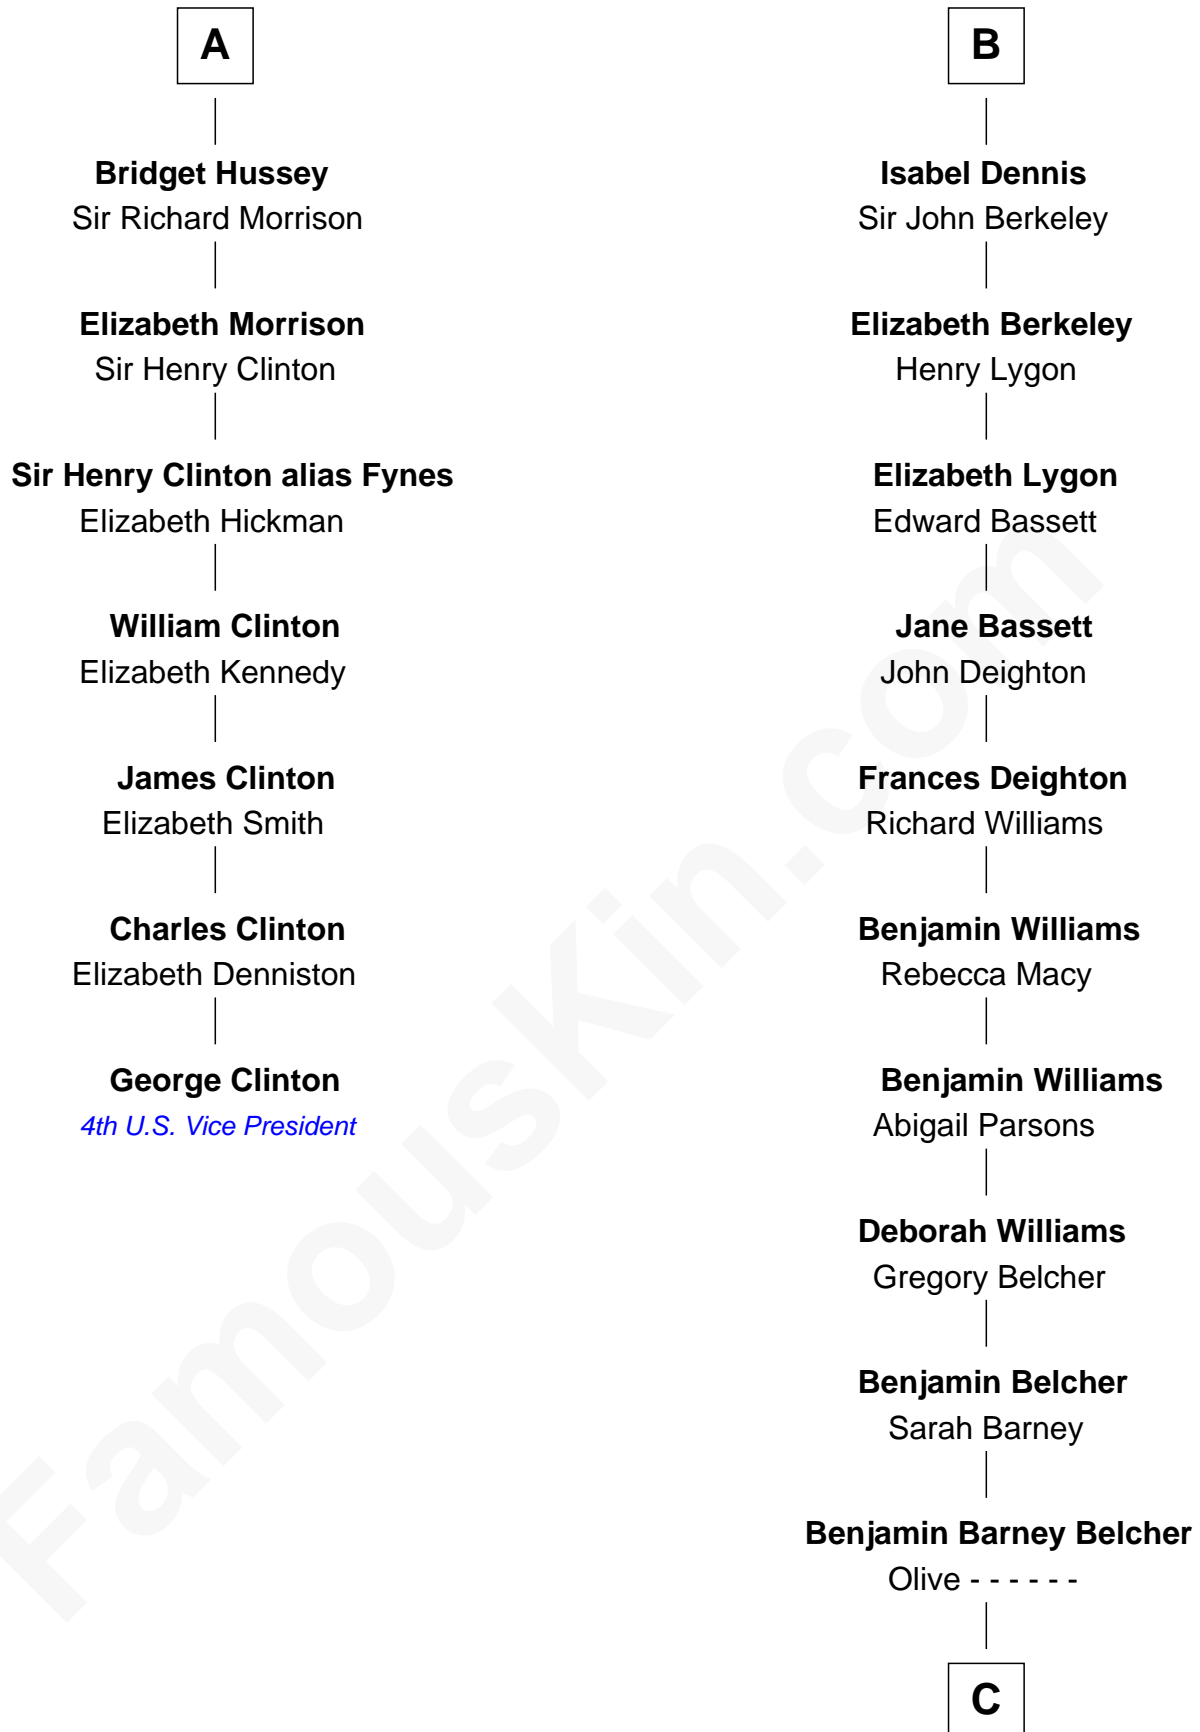

## Relationship Chart of

### George Clinton

4th U.S. Vice President

13th cousin 6 times removed of

### General Douglas MacArthur

U.S. Army - World War II

**C**

**Aurelia Belcher**  
Arthur MacArthur

**Gen. Arthur MacArthur**  
Mary Pinckney Hardy

**General Douglas MacArthur**  
*U.S. Army - World War II*