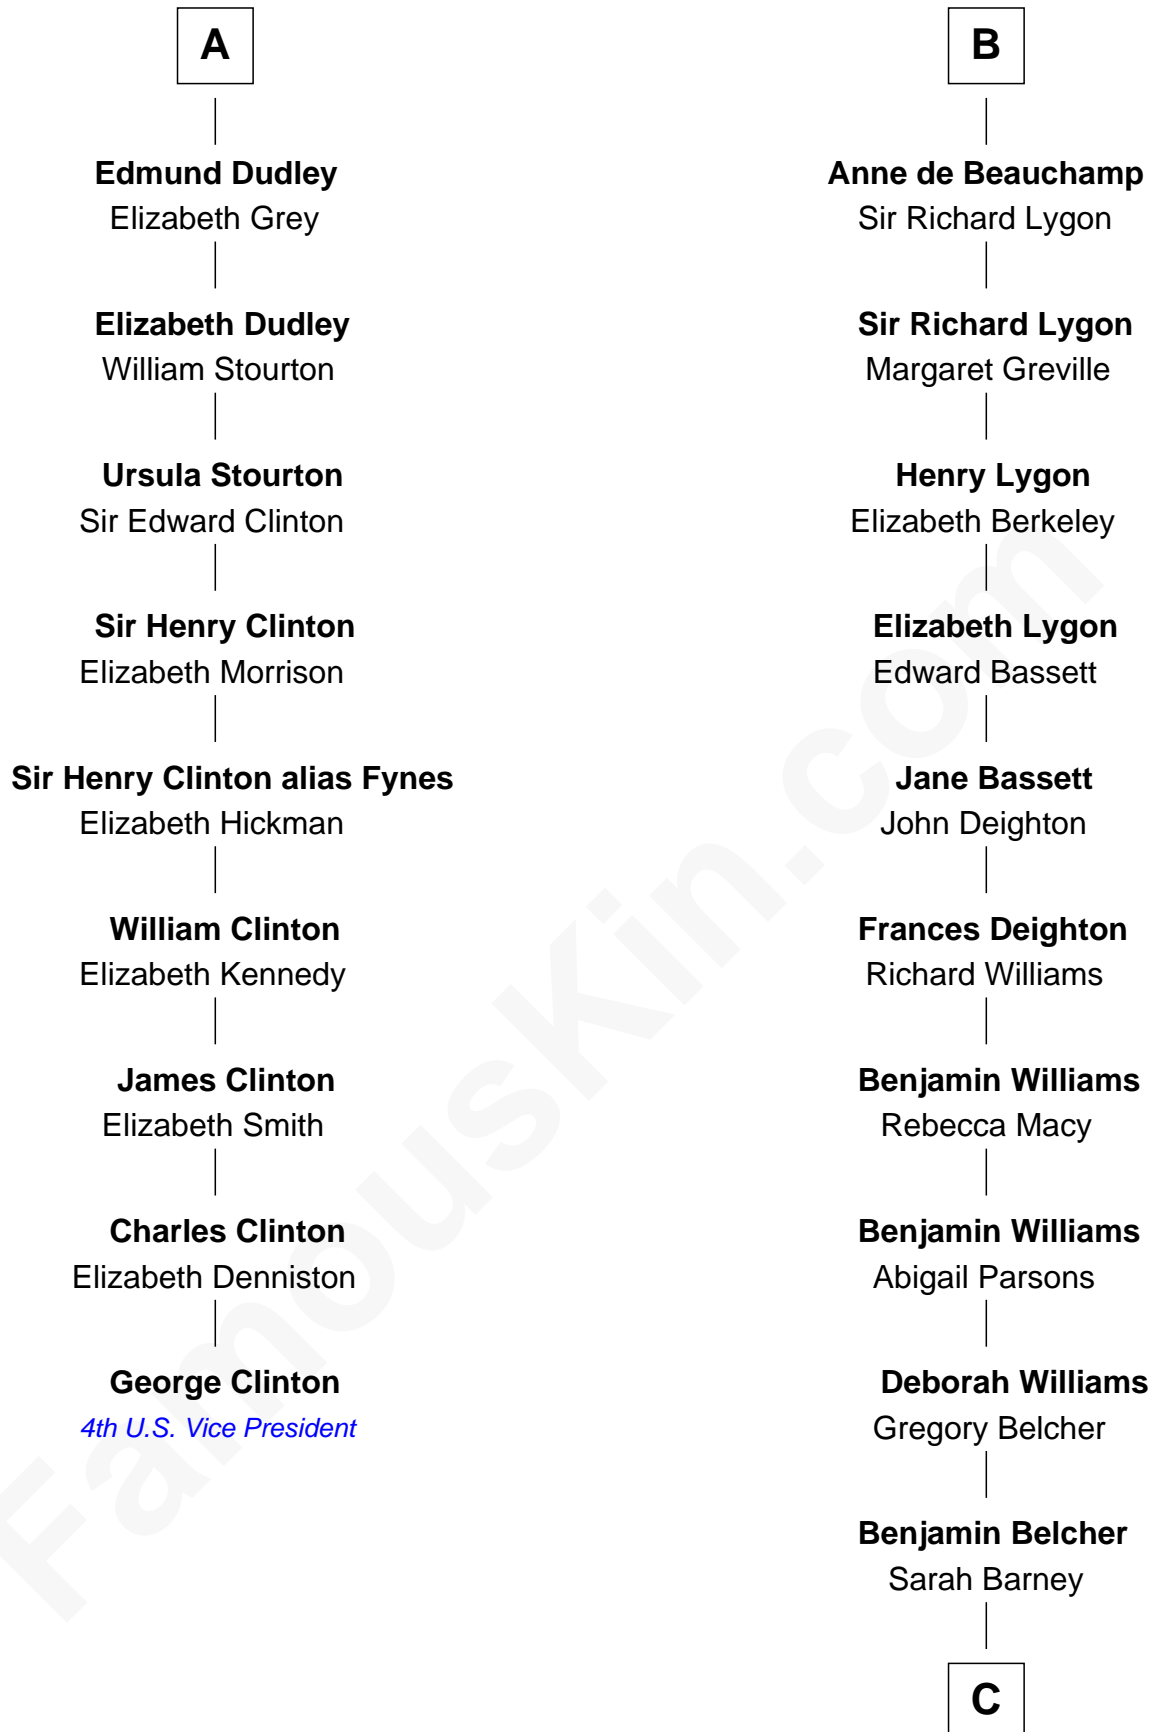

FamousKin.com

Relationship Chart of

George Clinton

4th U.S. Vice President

15th cousin 5 times removed of

General Douglas MacArthur

U.S. Army - World War II

Sir Hugh le Despencer

Isabella de Beauchamp

Sir Philip le Despencer

Margaret de Goushill

Sir Philip le Despencer

Joan de Cobham

Sir Philip le Despencer

Elizabeth - - - - -

Alice le Despenser

Hugh le Despencer

Eleanor de Clare

Sir Edward le Despencer

Anne de Ferrers

Edward Despencer

Elizabeth Burghersh

Margaret Despencer

Robert de Ferrers

Sir Edmund Ferrers

Ellen Roche

Margaret Ferrers

John de Beauchamp

Sir Richard de Beauchamp

Elizabeth Stafford

B

FamousKin.com