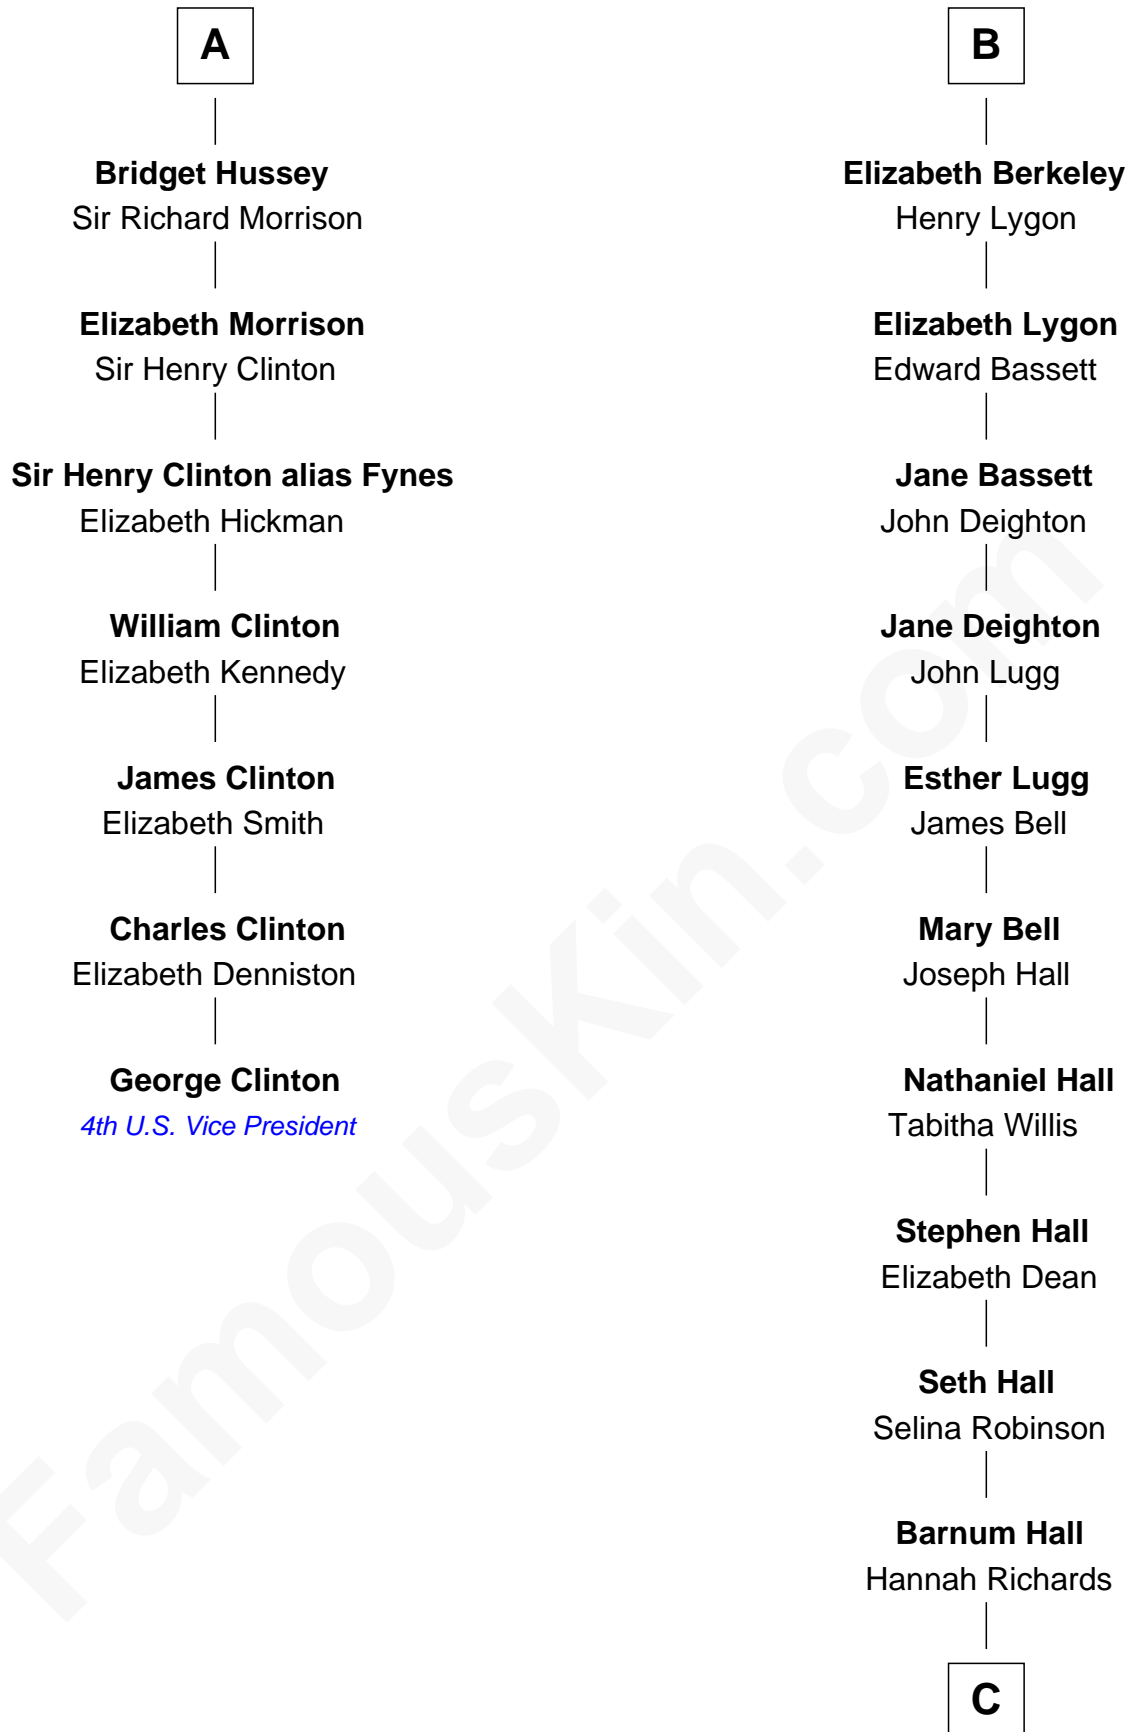

FamousKin.com Relationship Chart of

George Clinton

4th U.S. Vice President

13th cousin 8 times removed of

Geena Davis

Movie and TV Actress

Henry Plantagenet

Maud de Chaworth

Henry of Lancaster
Isabella de Beaumont

Blanche of Lancaster
John of Gaunt

Elizabeth of Lancaster
John de Holand

Constance de Holand
Sir John Grey

Sir Edmund Grey
Katherine Percy

George Grey
Catherine Herbert

Anne Grey
Sir John Hussey

A

Joan of Lancaster
John de Mowbray

John de Mowbray
Elizabeth de Segrave

Sir Thomas Mowbray
Elizabeth Fitzalan

Isabel Mowbray
Sir James Berkeley

Maurice Berkeley
Isabel Mead

Anne Berkeley
Sir William Dennis

Isabel Dennis
Sir John Berkeley

B

C

Lysander Richards Hall

Rachel Bassett

Elbert Lysander Hall

Lucy J. Price

Florence Martha Hall