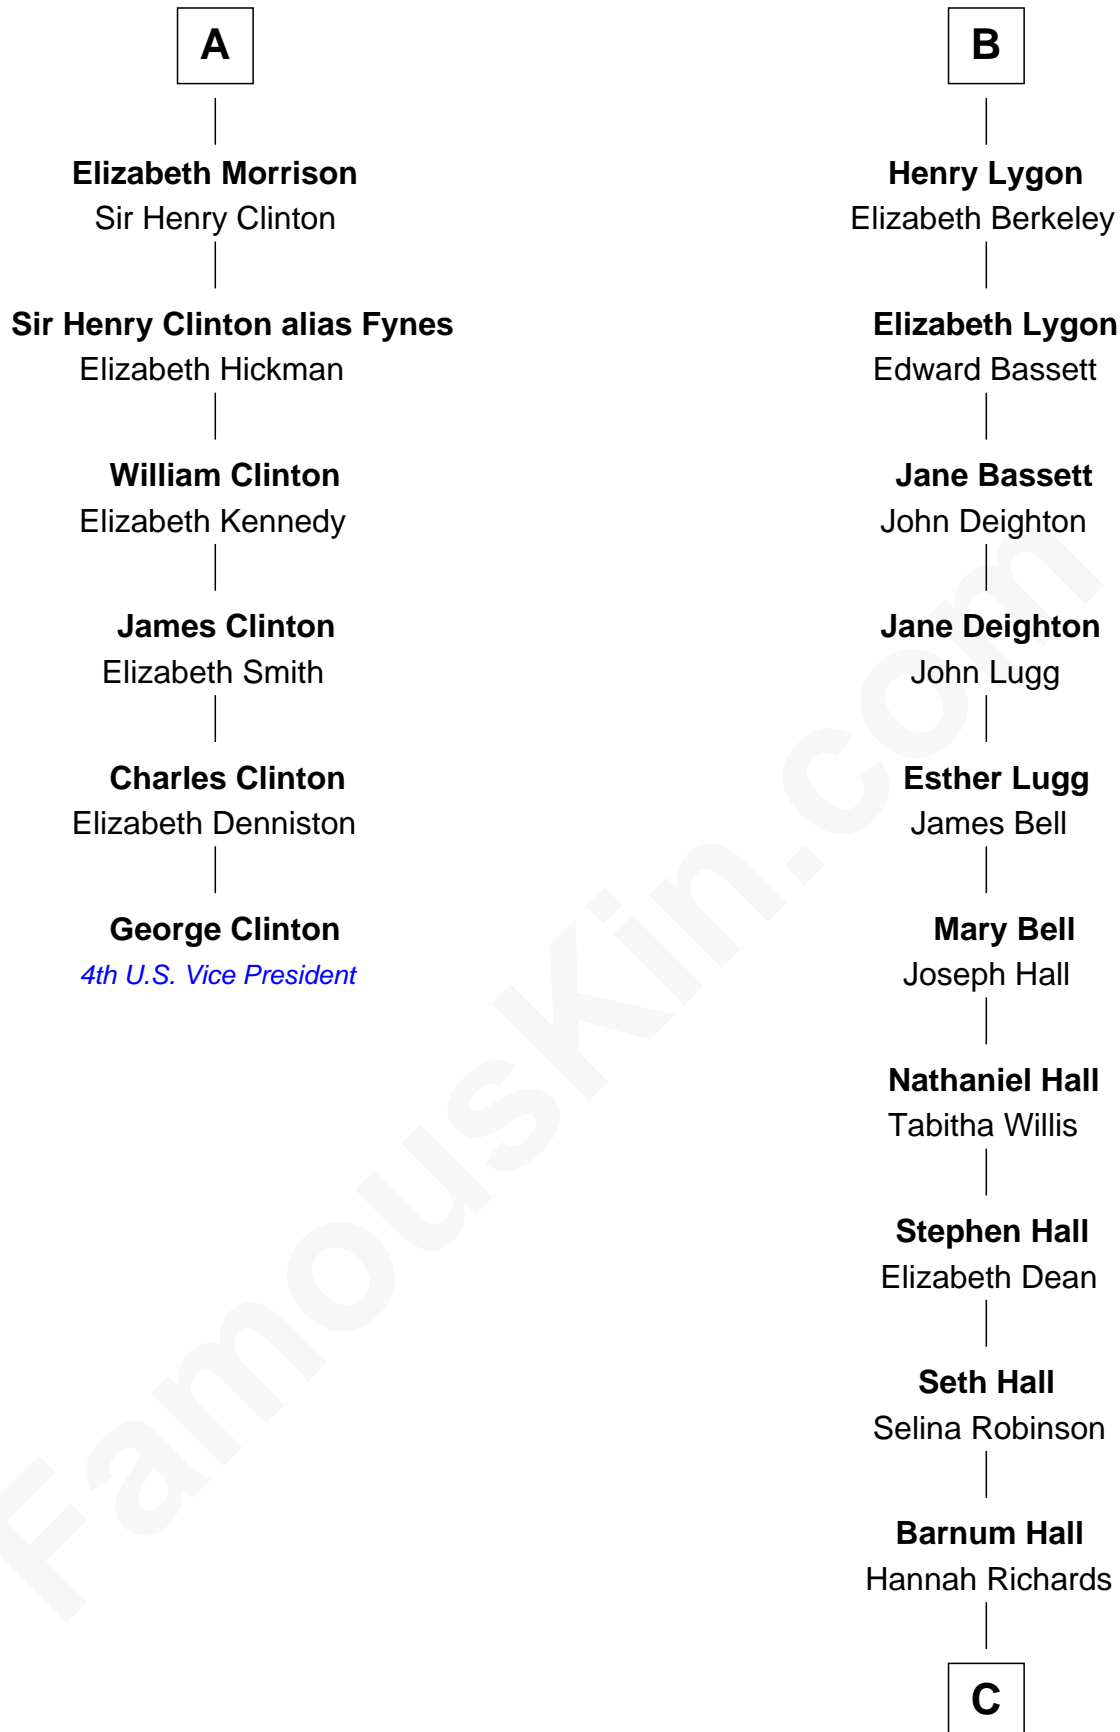

# FamousKin.com Relationship Chart of

**George Clinton**

*4th U.S. Vice President*

12th cousin 9 times removed of

**Geena Davis**

*Movie and TV Actress*

**C**

**Lysander Richards Hall**

Rachel Bassett

**Elbert Lysander Hall**

Lucy J. Price

**Florence Martha Hall**

Dr. William Henry Cook

**Lucille Martha Cook**

William Frank Davis

**Geena Davis**