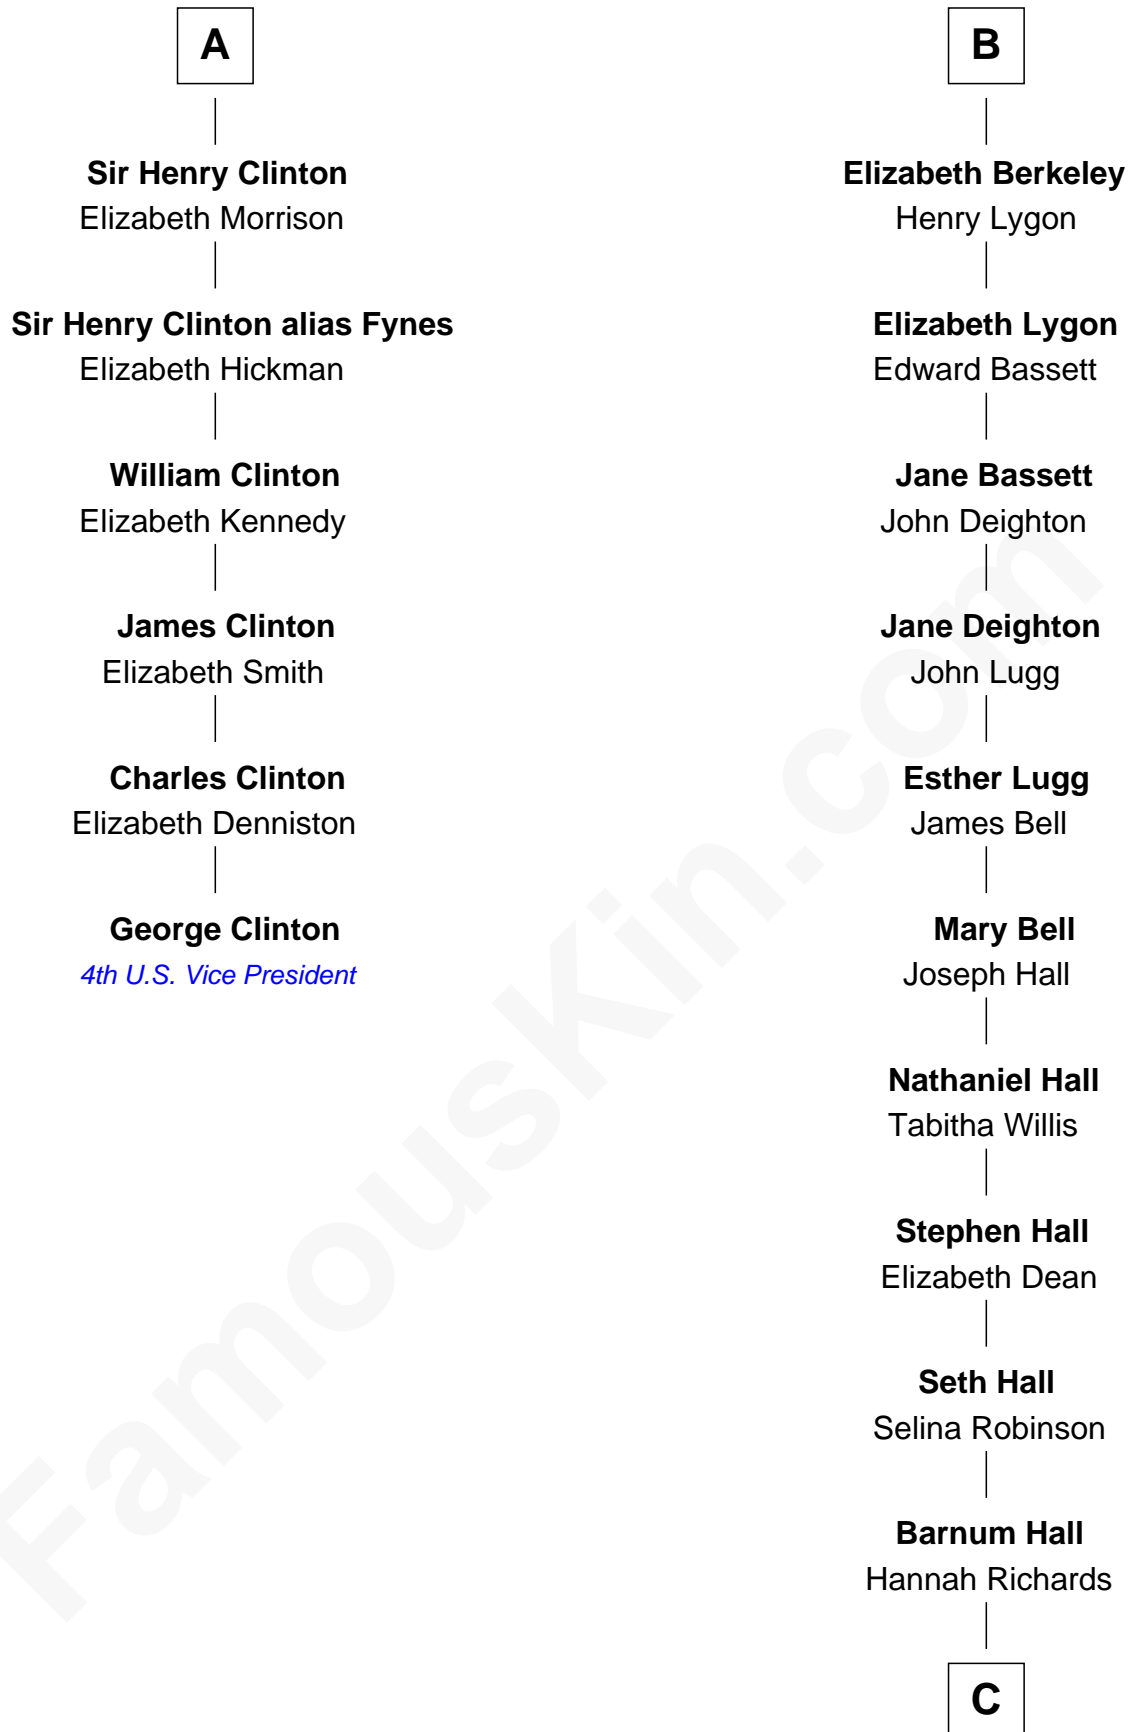

# FamousKin.com Relationship Chart of

**George Clinton**

*4th U.S. Vice President*

12th cousin 9 times removed of

**Geena Davis**

*Movie and TV Actress*

**Sir Maurice de Berkeley**

Eve la Zouche

Margaret - - - - -

**Thomas Berkeley**

Catherine Botetourte

**Maurice Berkeley**

Johanna Denham

**Maurice Berkeley**

Ellen Montfort

**Sir William Berkeley**

Anne Stafford

**Richard Berkeley**

Elizabeth Conningsby

**Sir John Berkeley**

Isabel Dennis

**B**

**C**

**Lysander Richards Hall**

Rachel Bassett

**Elbert Lysander Hall**

Lucy J. Price

**Florence Martha Hall**

Dr. William Henry Cook

**Lucille Martha Cook**

William Frank Davis

**Geena Davis**