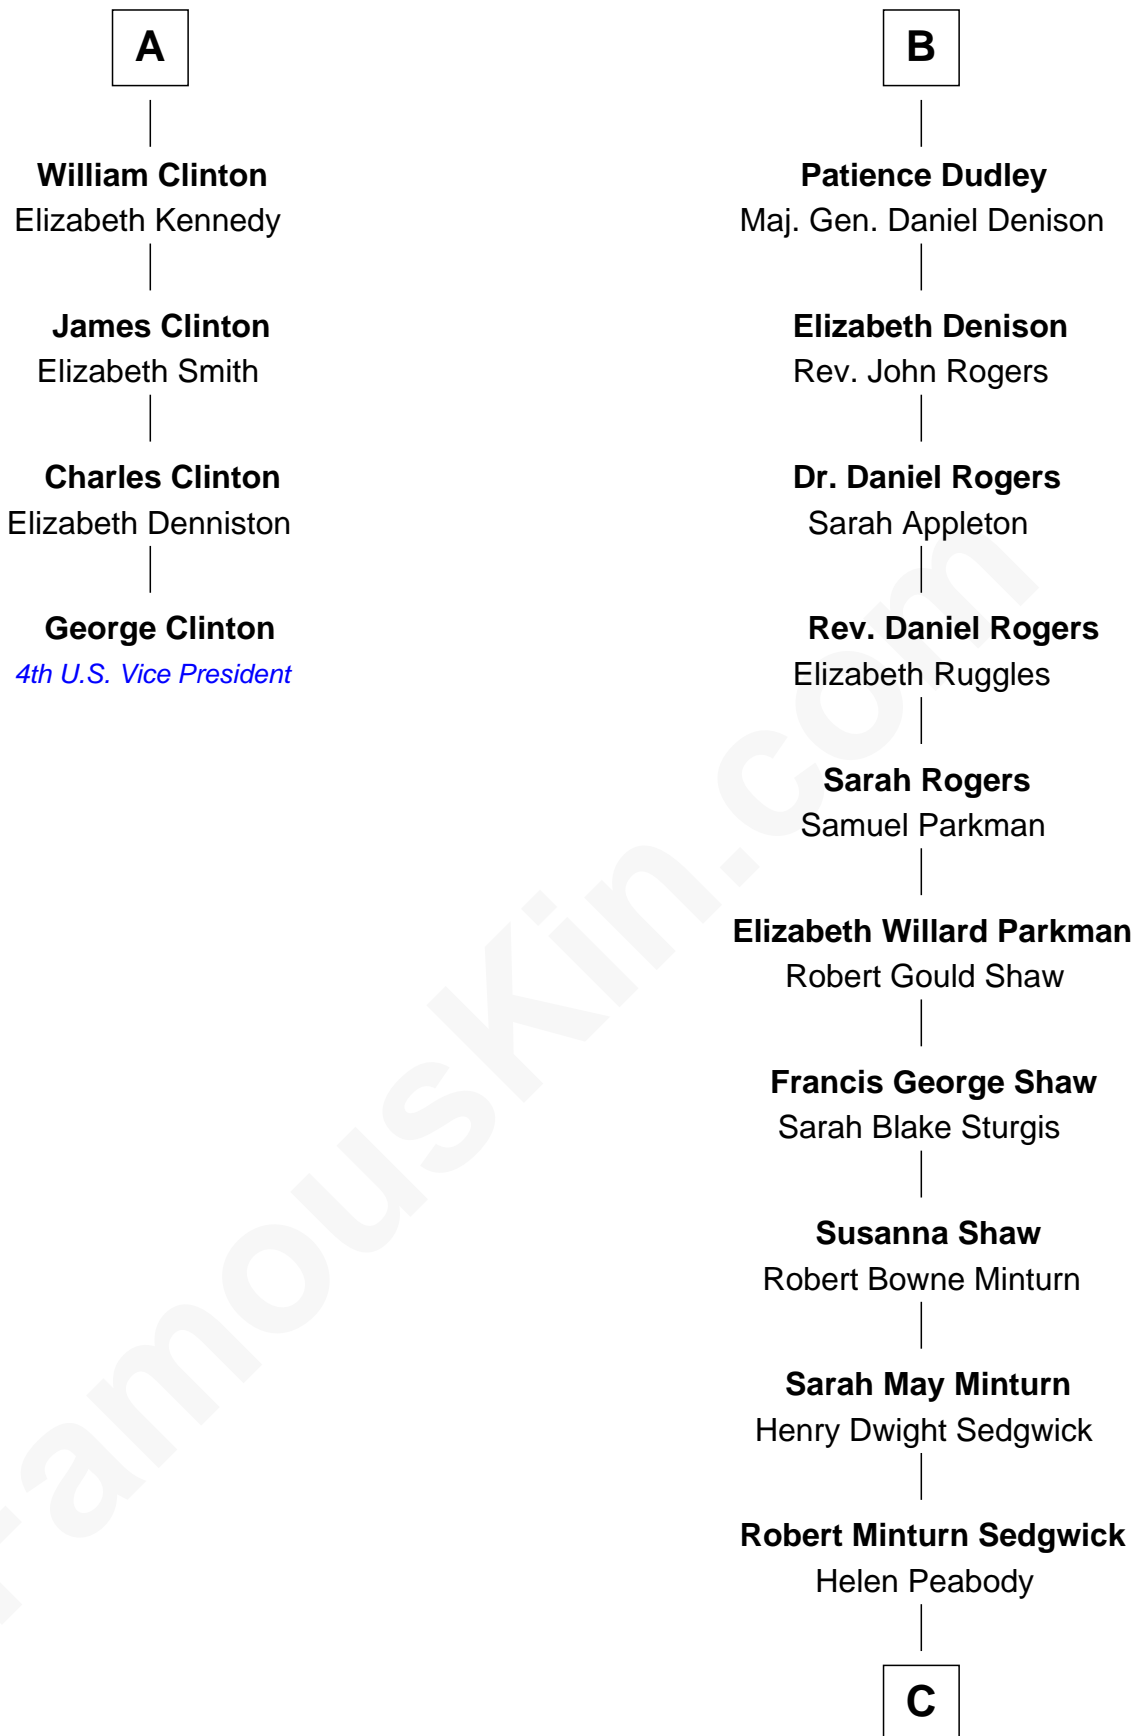

FamousKin.com Relationship Chart of

George Clinton

4th U.S. Vice President

10th cousin 8 times removed of

Kyra Sedgwick

TV and Movie Actress

Sir Ralph Neville

Joan Beaufort

Eleanor Neville

Sir Henry Percy

Katherine Percy

Sir Edmund Grey

George Grey

Catherine Herbert

Anne Grey

Sir John Hussey

Sir Thomas Strangeways

Joan Strangeways

Sir William Willoughby

Cecily Willoughby

Sir Edward Sutton

Sir John Sutton

Cecily Grey

Sir Henry Dudley

----- Ashton

Probable

Roger Dudley

Susanna Thorne

Gov. Thomas Dudley

Dorothy York

B

C