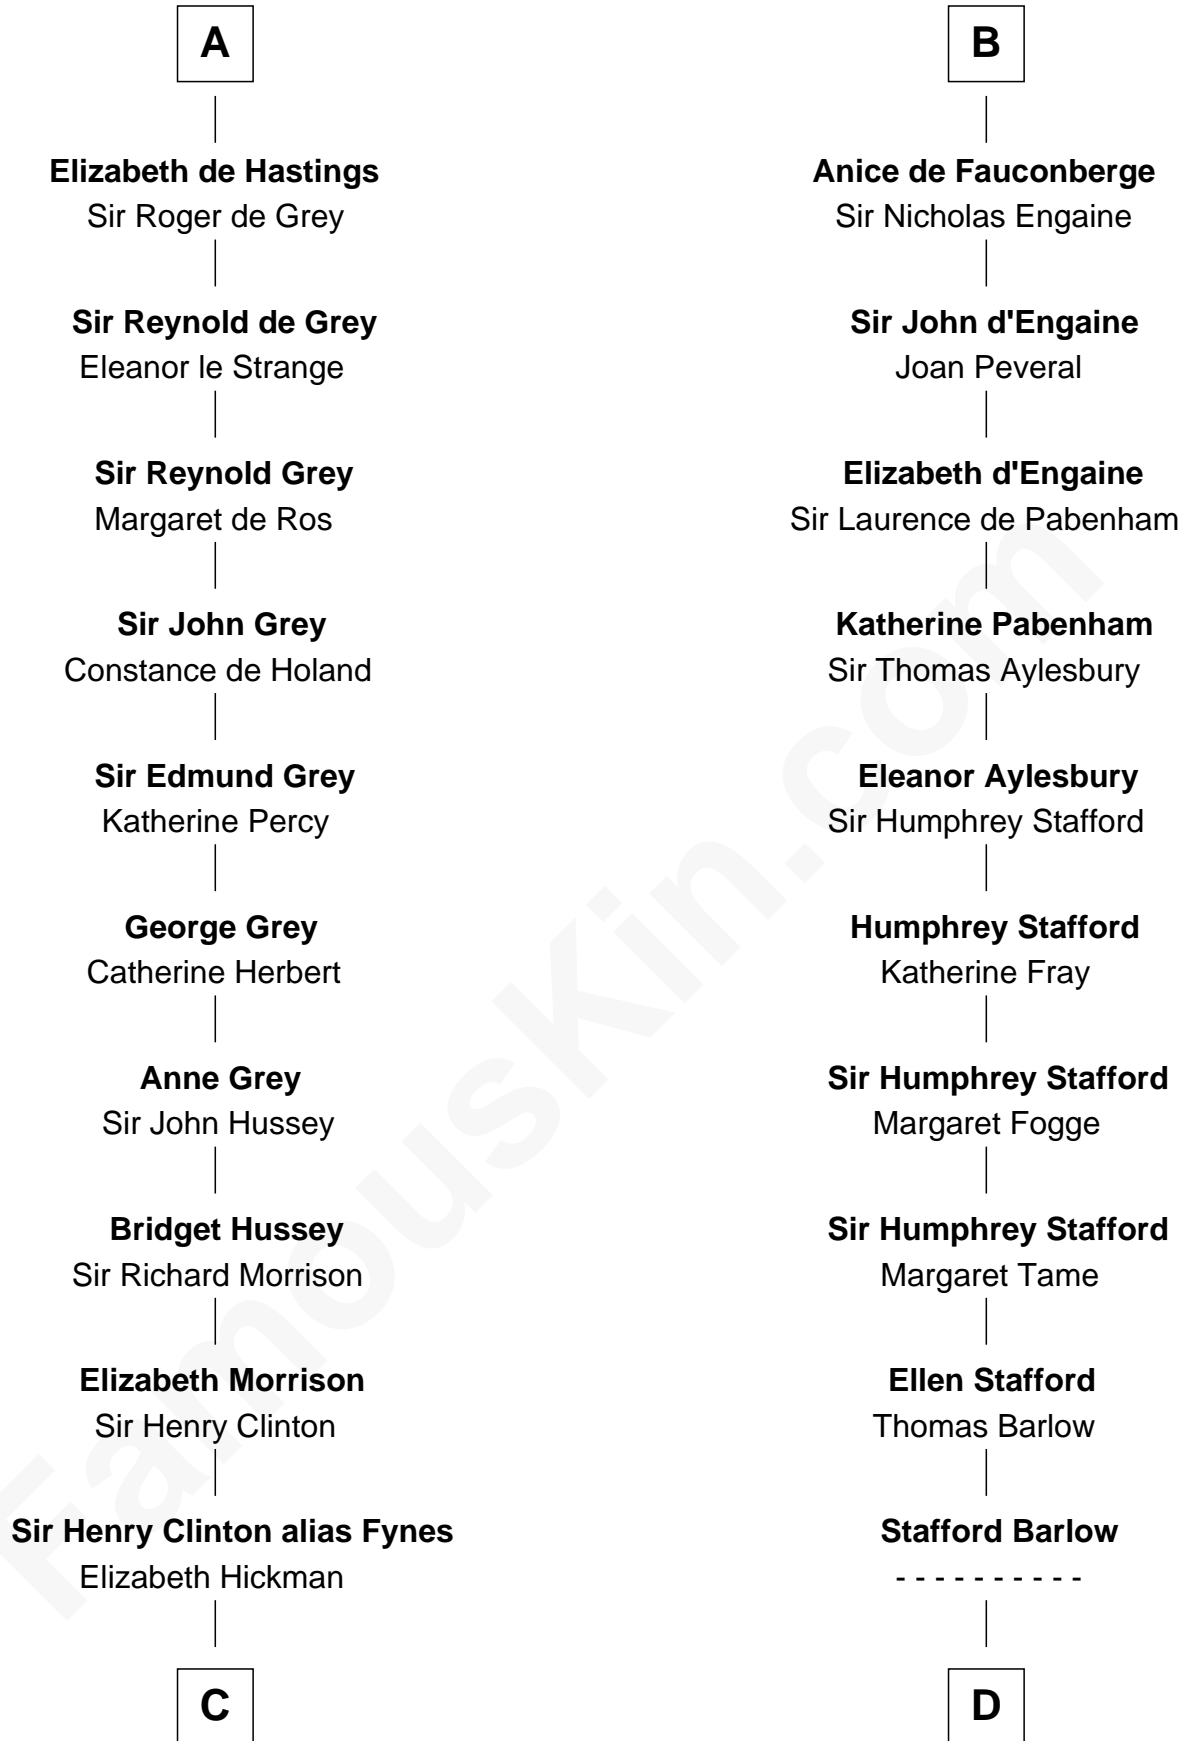

FamousKin.com Relationship Chart of

George Clinton

4th U.S. Vice President

20th cousin 1 time removed of

William Ellery

Signer of the Declaration of Independence

Herbert IV of Vermandois

Adèle of Valois

Gilbert FitzRoger

Hawise de Lancaster

Peter II de Brus

Agnes de Brus

Walter de Fauconberge

B

C

William Clinton
Elizabeth Kennedy

James Clinton
Elizabeth Smith

Charles Clinton
Elizabeth Denniston

George Clinton
4th U.S. Vice President

D

Audrey Barlow
William Almy

Christopher Almy
Elizabeth Cornell

Col. Job Almy
Ann Lawton

Elizabeth Almy
William Ellery