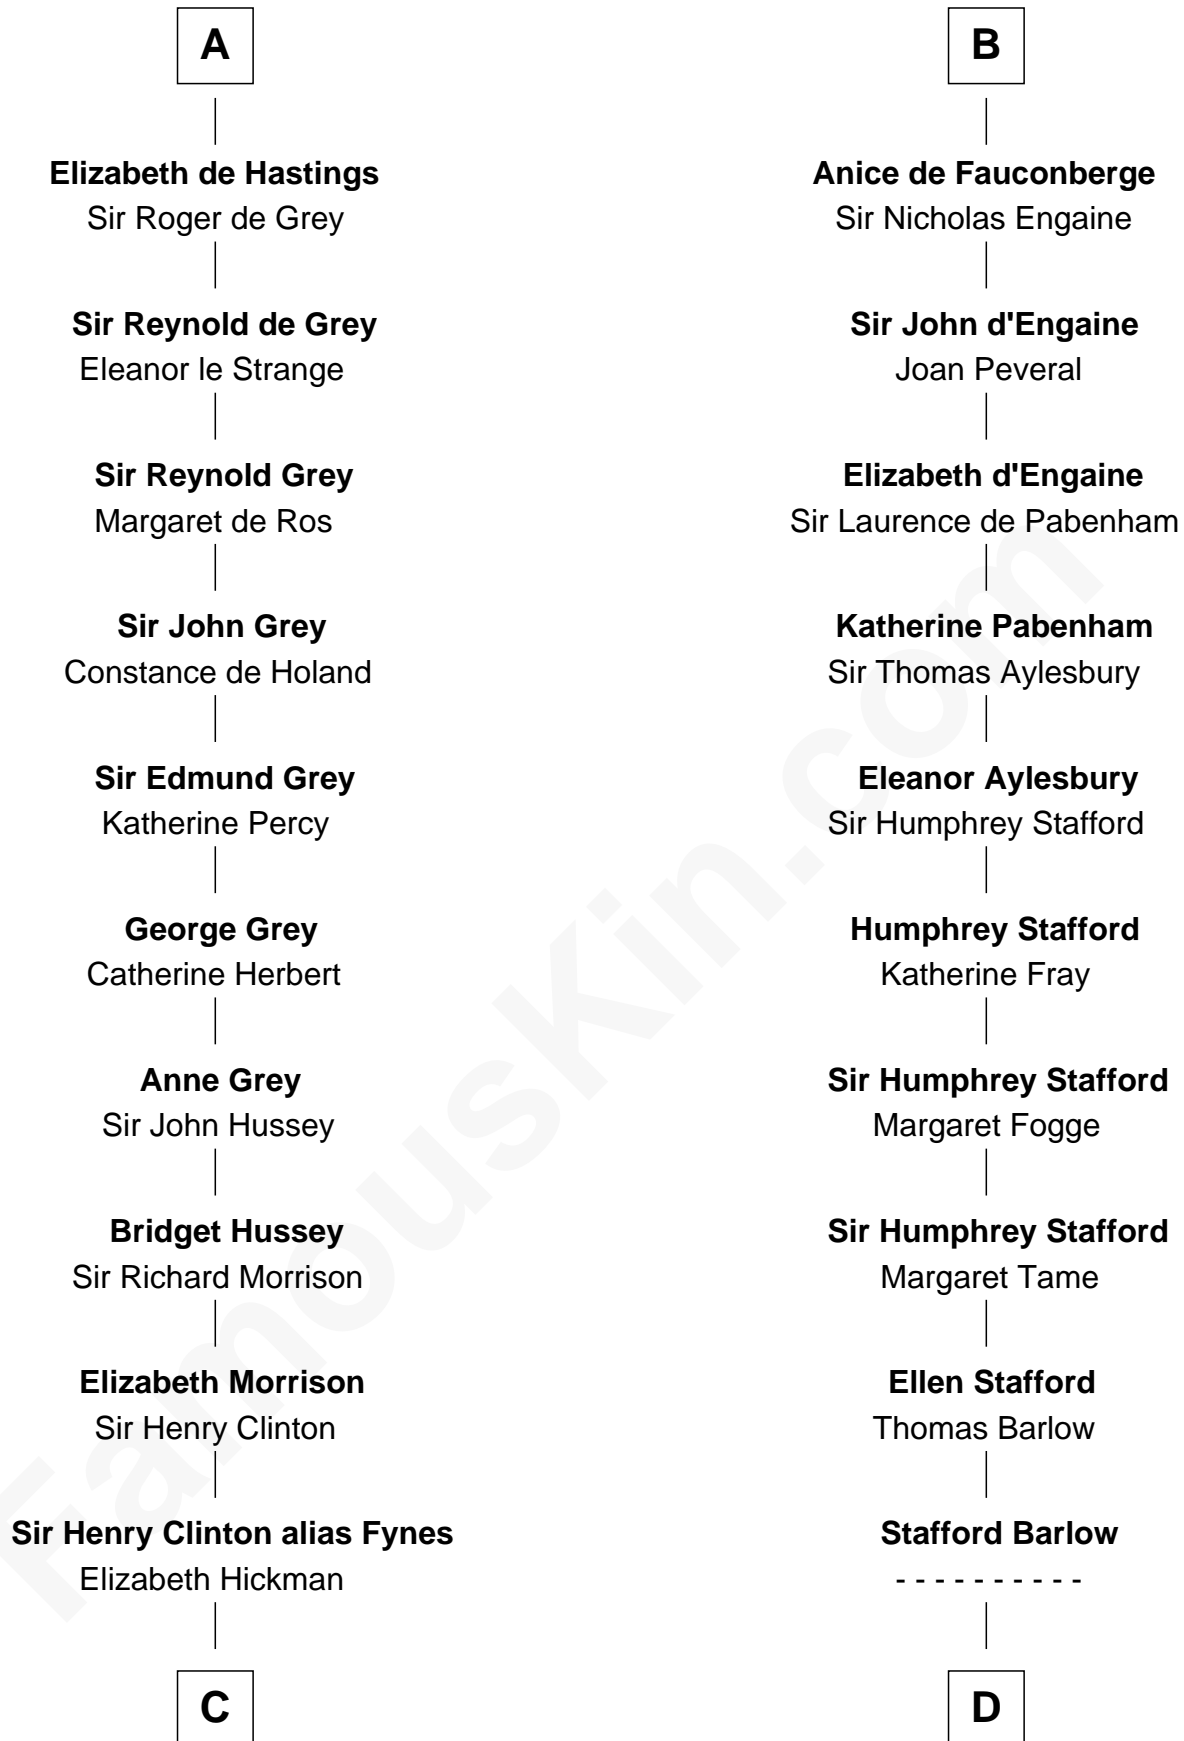

FamousKin.com Relationship Chart of

George Clinton

4th U.S. Vice President

20th cousin 1 time removed of

William Ellery

Signer of the Declaration of Independence

Henry I, King of France

Anne of Kiev

Gilbert FitzRoger

Hawise de Lancaster

Peter II de Brus

Agnes de Brus

Walter de Fauconberge

B

C

William Clinton
Elizabeth Kennedy

James Clinton
Elizabeth Smith

Charles Clinton
Elizabeth Denniston

George Clinton
4th U.S. Vice President

D

Audrey Barlow
William Almy

Christopher Almy
Elizabeth Cornell

Col. Job Almy
Ann Lawton

Elizabeth Almy
William Ellery