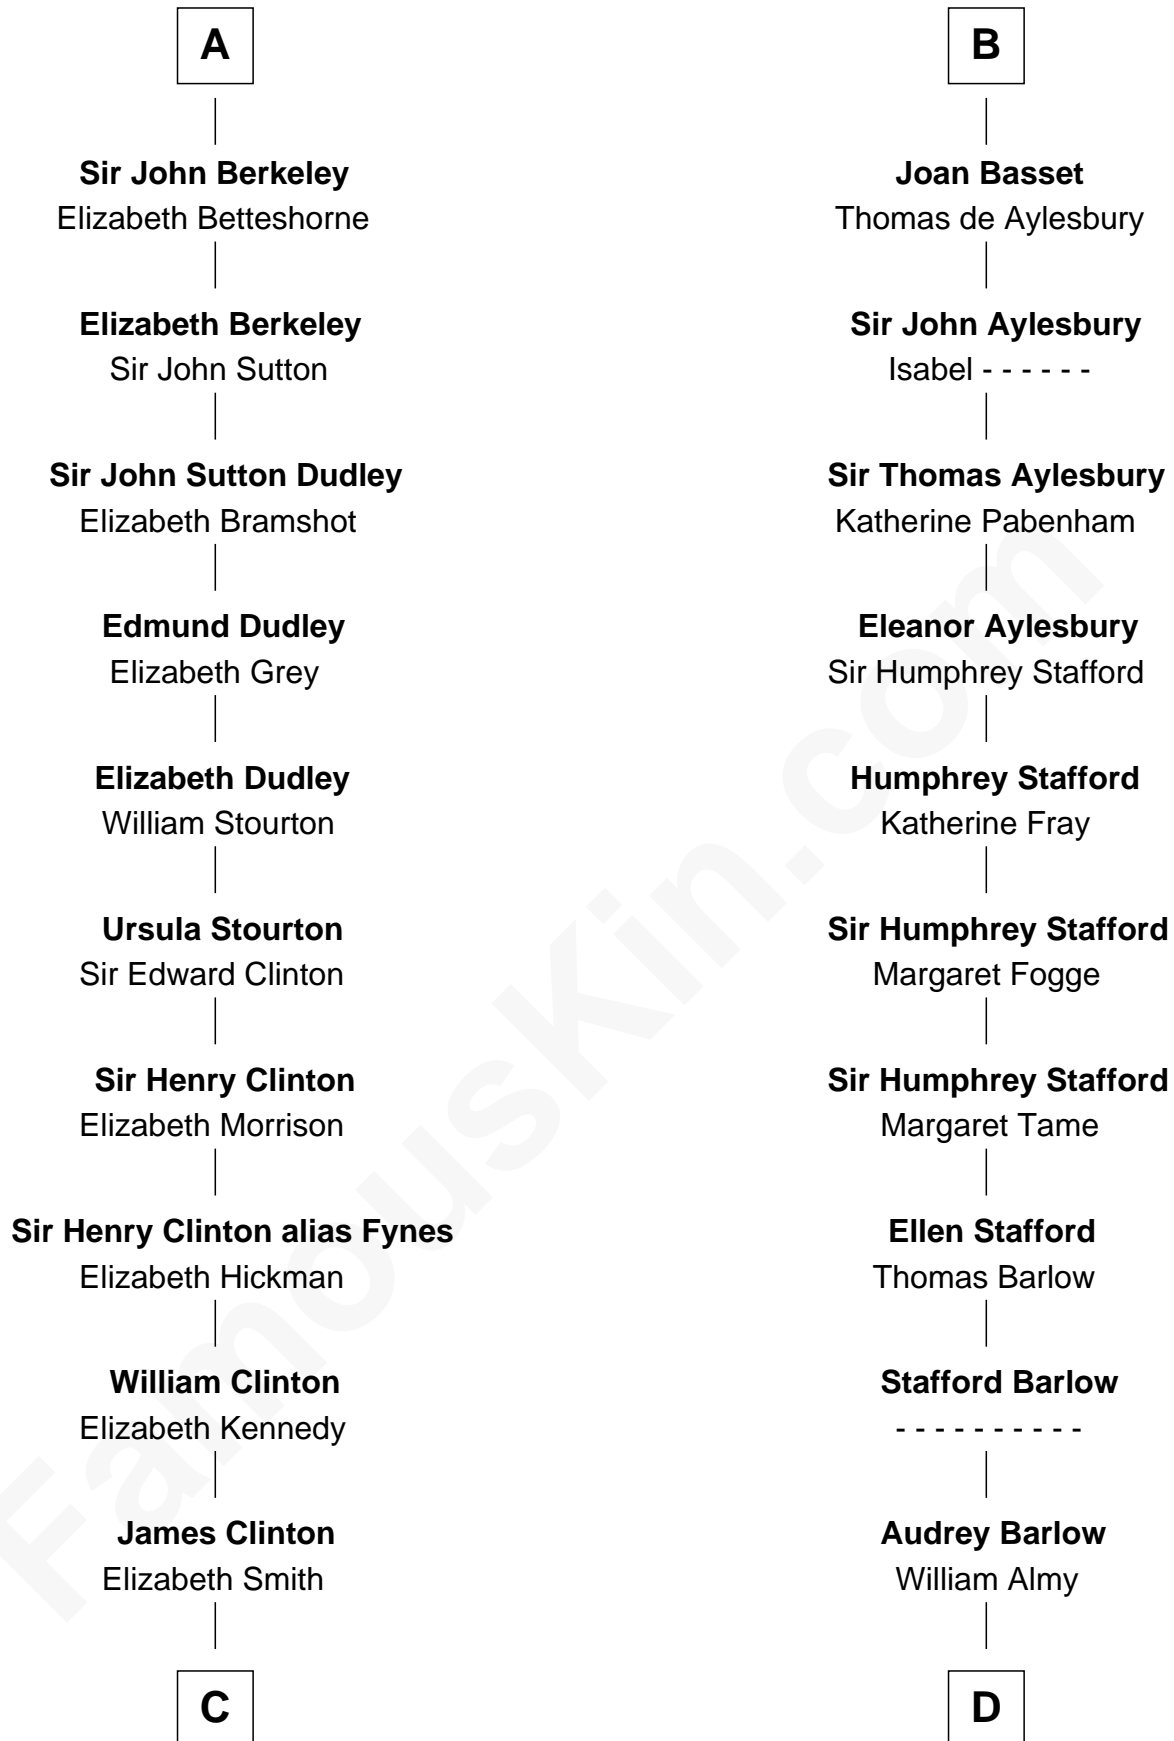

FamousKin.com Relationship Chart of

George Clinton

4th U.S. Vice President

18th cousin 2 times removed of

William Ellery

Signer of the Declaration of Independence

Saher I de Quincy

Maud de St. Liz

C

Charles Clinton
Elizabeth Denniston

George Clinton
4th U.S. Vice President

D

Christopher Almy
Elizabeth Cornell

Col. Job Almy
Ann Lawton

Elizabeth Almy
William Ellery

William Ellery
Signer of Declaration of Independence

FamousKin.com