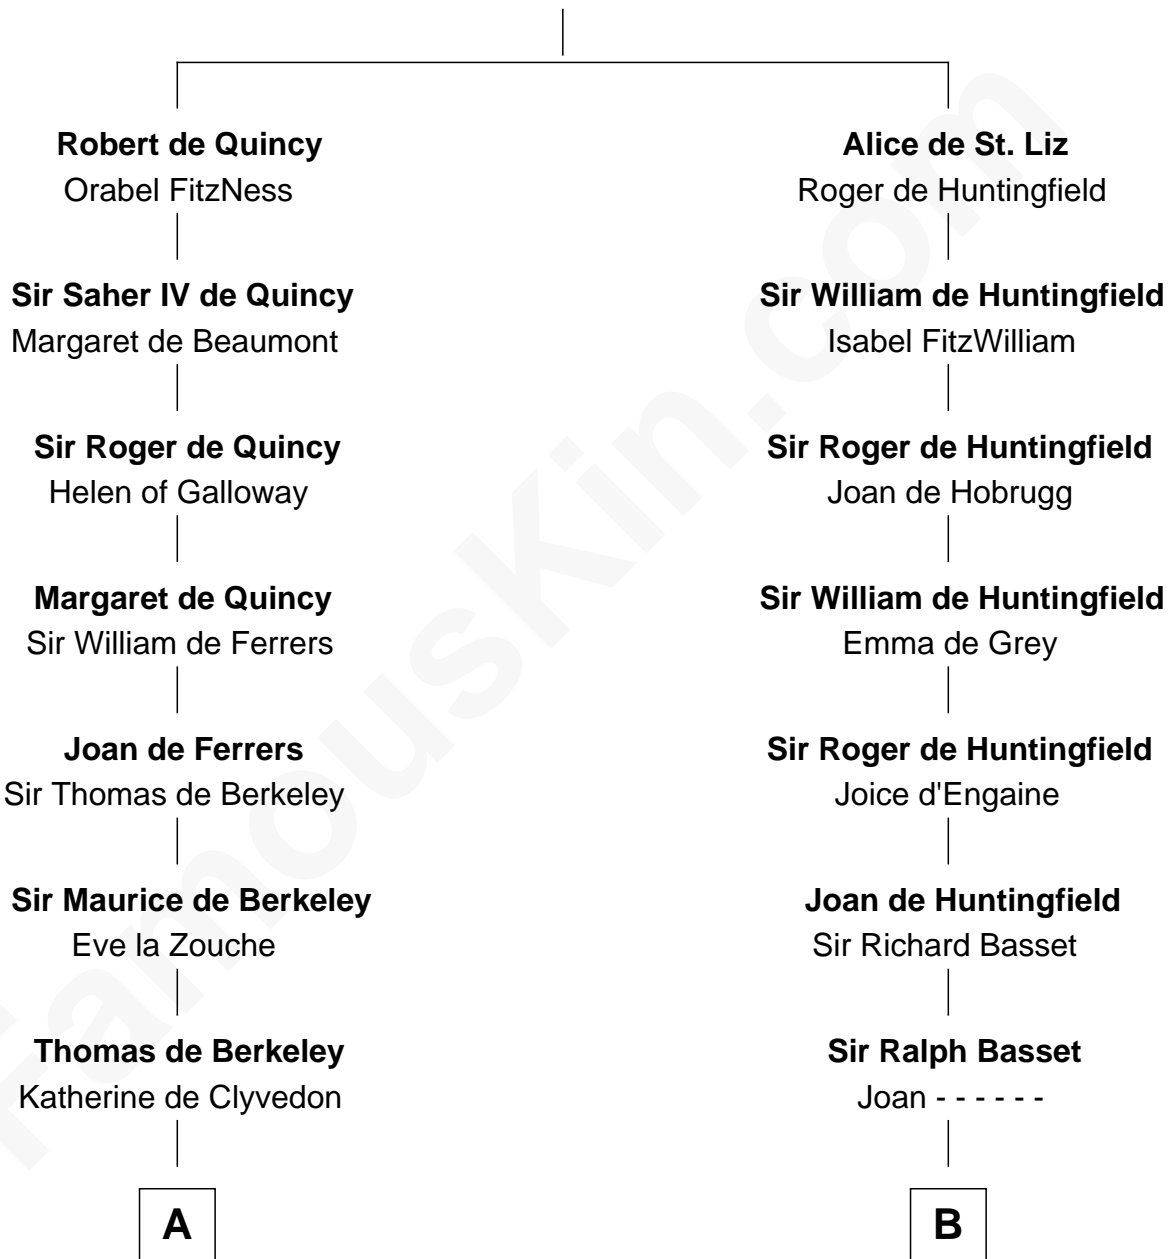

FamousKin.com Relationship Chart of

George Clinton

4th U.S. Vice President

18th cousin 2 times removed of

William Ellery

Signer of the Declaration of Independence

Saher I de Quincy

Maud de St. Liz

C

Charles Clinton
Elizabeth Denniston

George Clinton
4th U.S. Vice President

D

Christopher Almy
Elizabeth Cornell

Col. Job Almy
Ann Lawton

Elizabeth Almy
William Ellery

William Ellery
Signer of Declaration of Independence