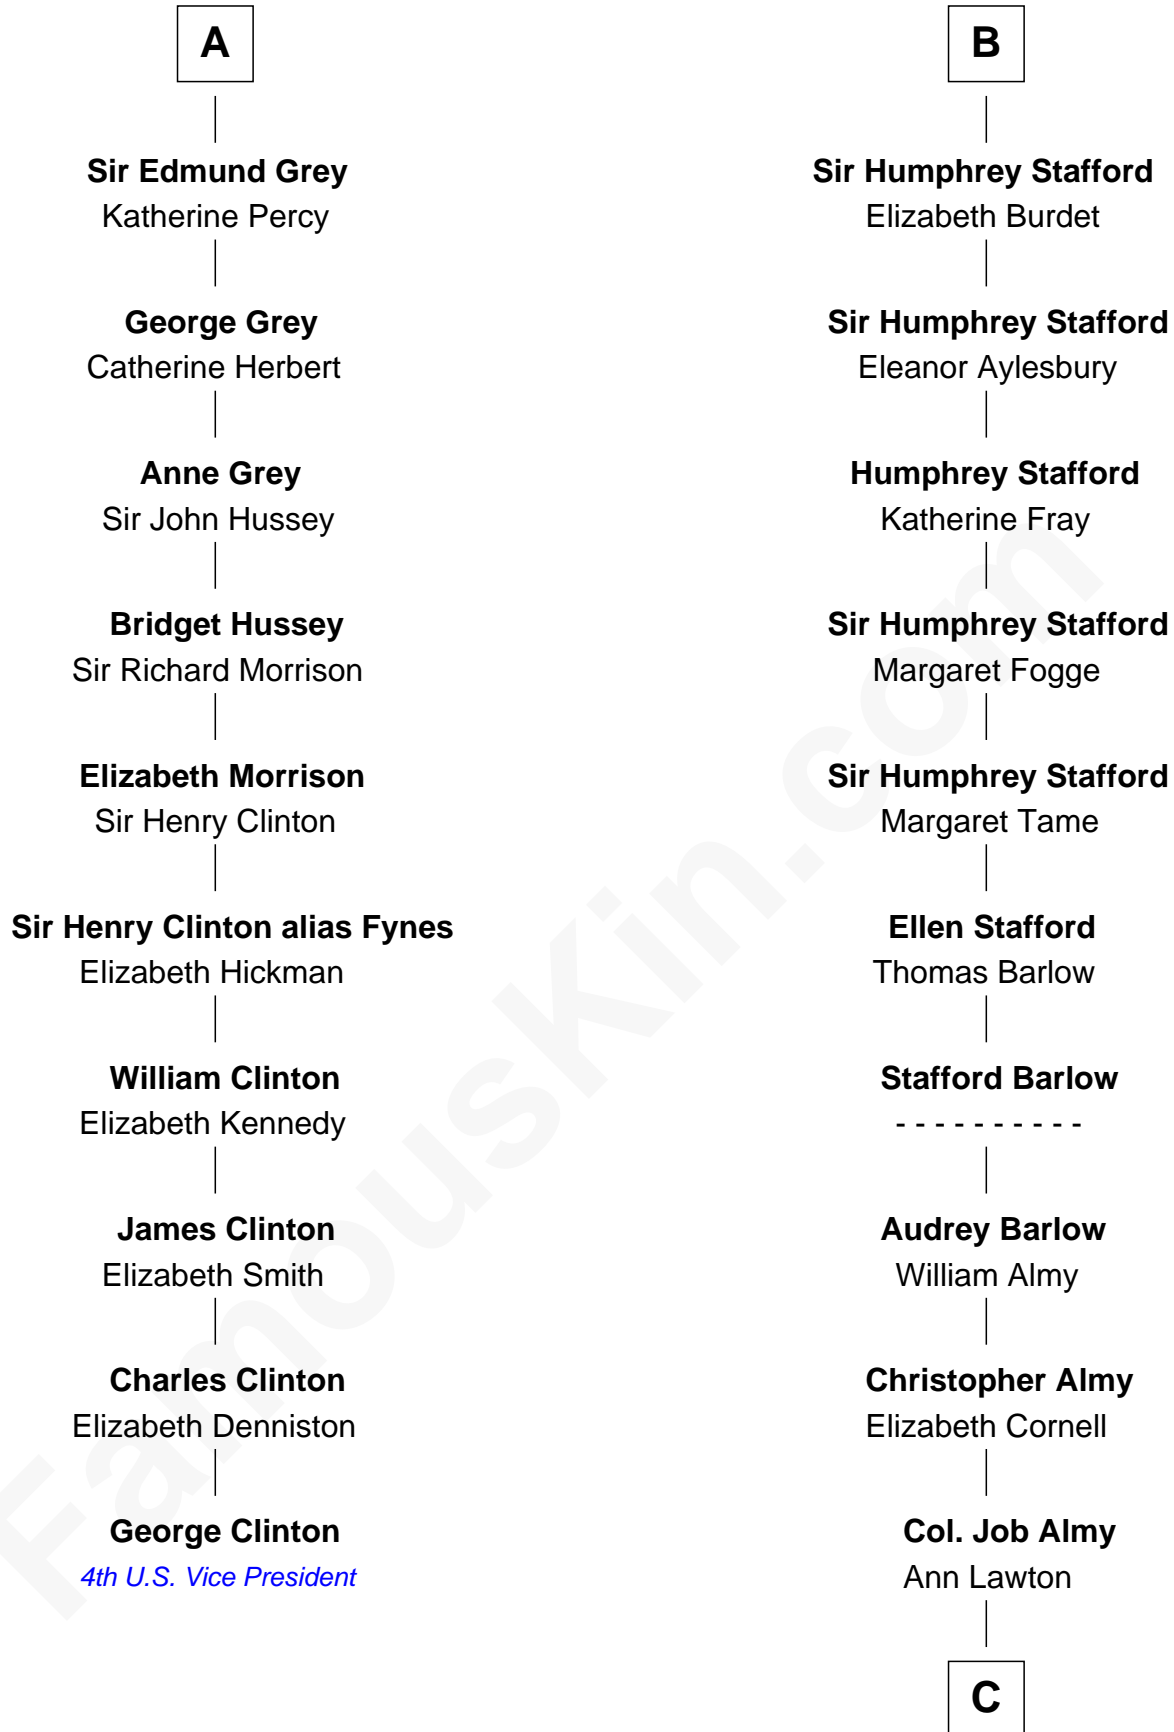

FamousKin.com Relationship Chart of

George Clinton

4th U.S. Vice President

16th cousin 2 times removed of

William Ellery

Signer of the Declaration of Independence

Sir William Longespee

Ela of Salisbury

Stephen Longespee
Emmeline de Ridelisford

Ela Longespee
Sir Roger la Zouche

Sir Alan la Zouche
Eleanor de Segrave

Maude la Zouche
Sir Robert de Holland

Thomas Holand
Joan Plantagenet

John de Holand
Elizabeth of Lancaster

Constance de Holand
Sir John Grey

A

Ida Longespee
Sir William de Beauchamp

Beatrice de Beauchamp
Thomas FitzOtto

Maud FitzThomas
John de Botetourte

Ada de Botetourte
Sir John de St. Philibert

Maud de St. Philibert
Sir Warin Trussell

Maud Trussell
Sir John de Hastang

Maud de Hastang
Ralph Stafford

B

C

Elizabeth Almy

William Ellery

William Ellery

Signer of Declaration of Independence