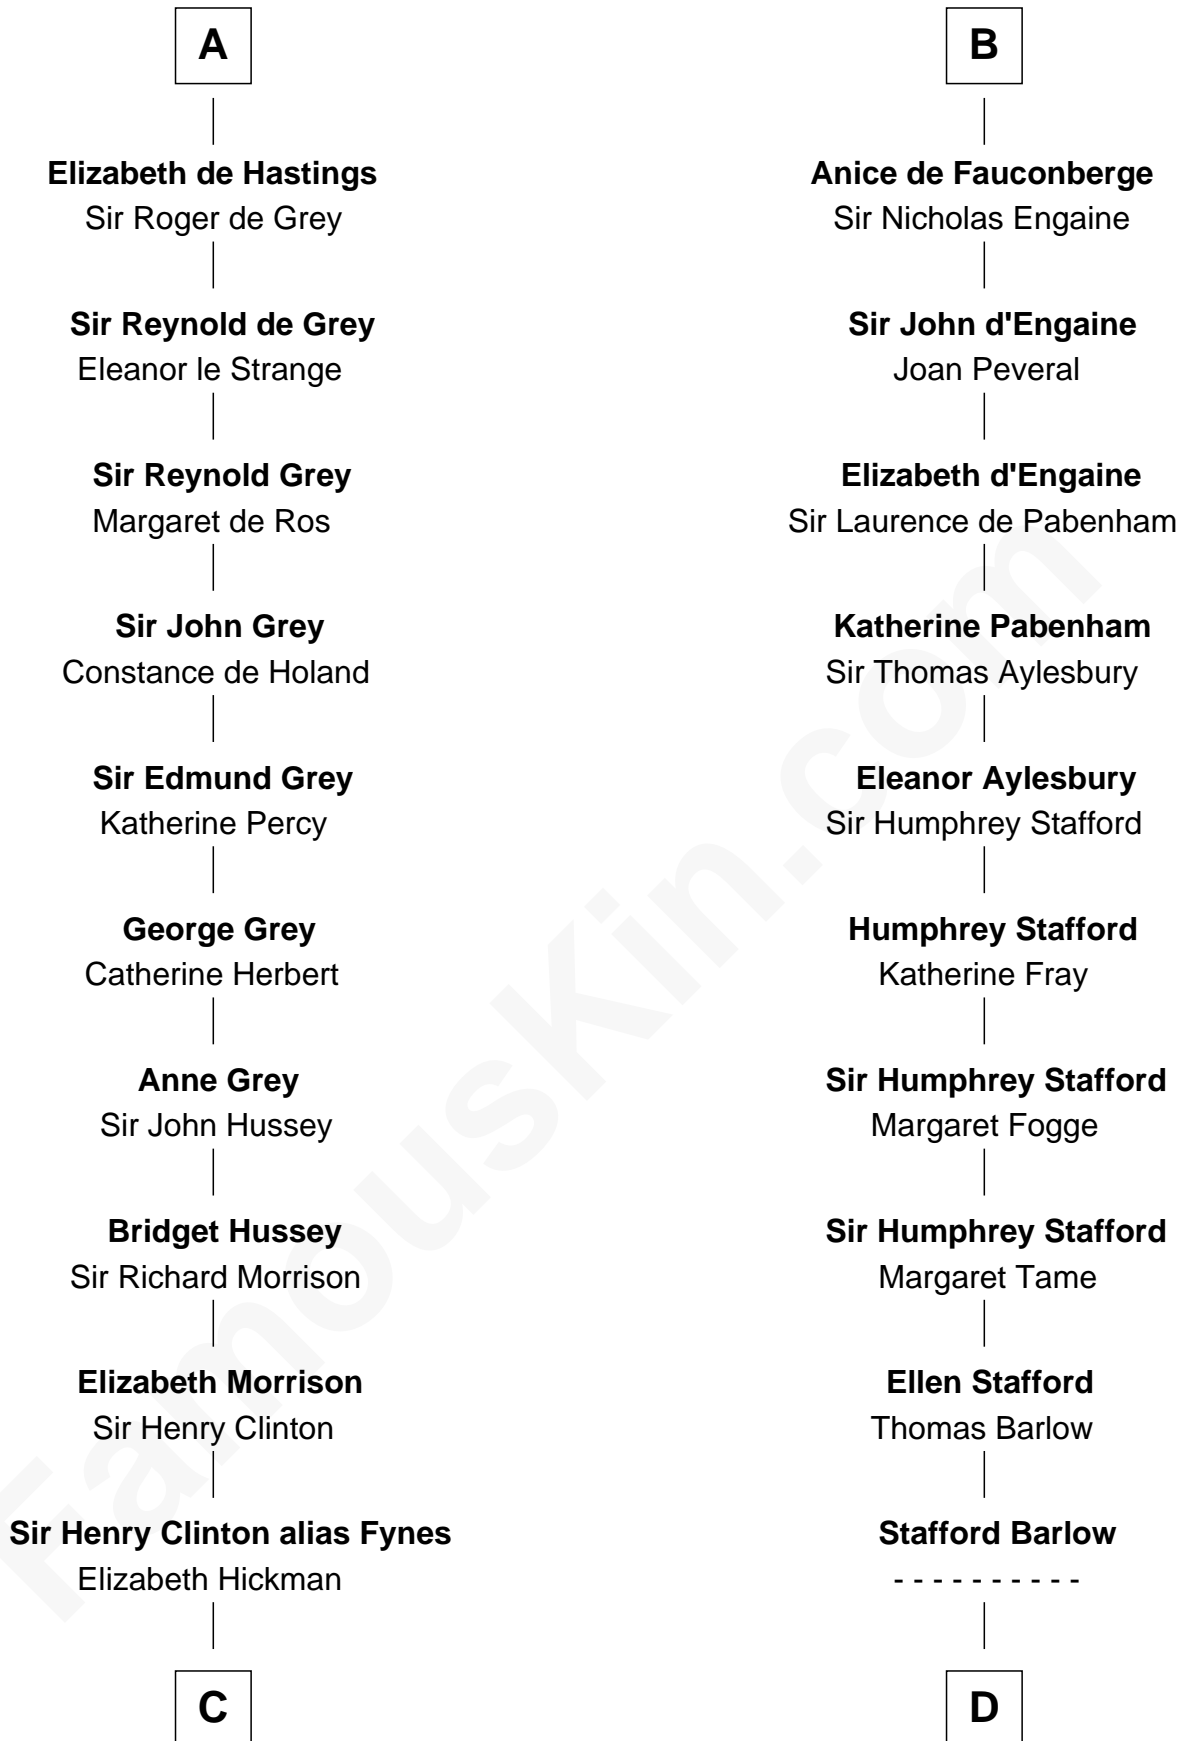

# FamousKin.com Relationship Chart of

**George Clinton**

*4th U.S. Vice President*

20th cousin 1 time removed of

**William Ellery**

*Signer of the Declaration of Independence*

**Gherbod the Fleming**

**C**

**William Clinton**  
Elizabeth Kennedy

**James Clinton**  
Elizabeth Smith

**Charles Clinton**  
Elizabeth Denniston

**George Clinton**  
*4th U.S. Vice President*

**D**

**Audrey Barlow**  
William Almy

**Christopher Almy**  
Elizabeth Cornell

**Col. Job Almy**  
Ann Lawton

**Elizabeth Almy**  
William Ellery

**William Ellery**  
*Signer of Declaration of Independence*

FamousKin.com