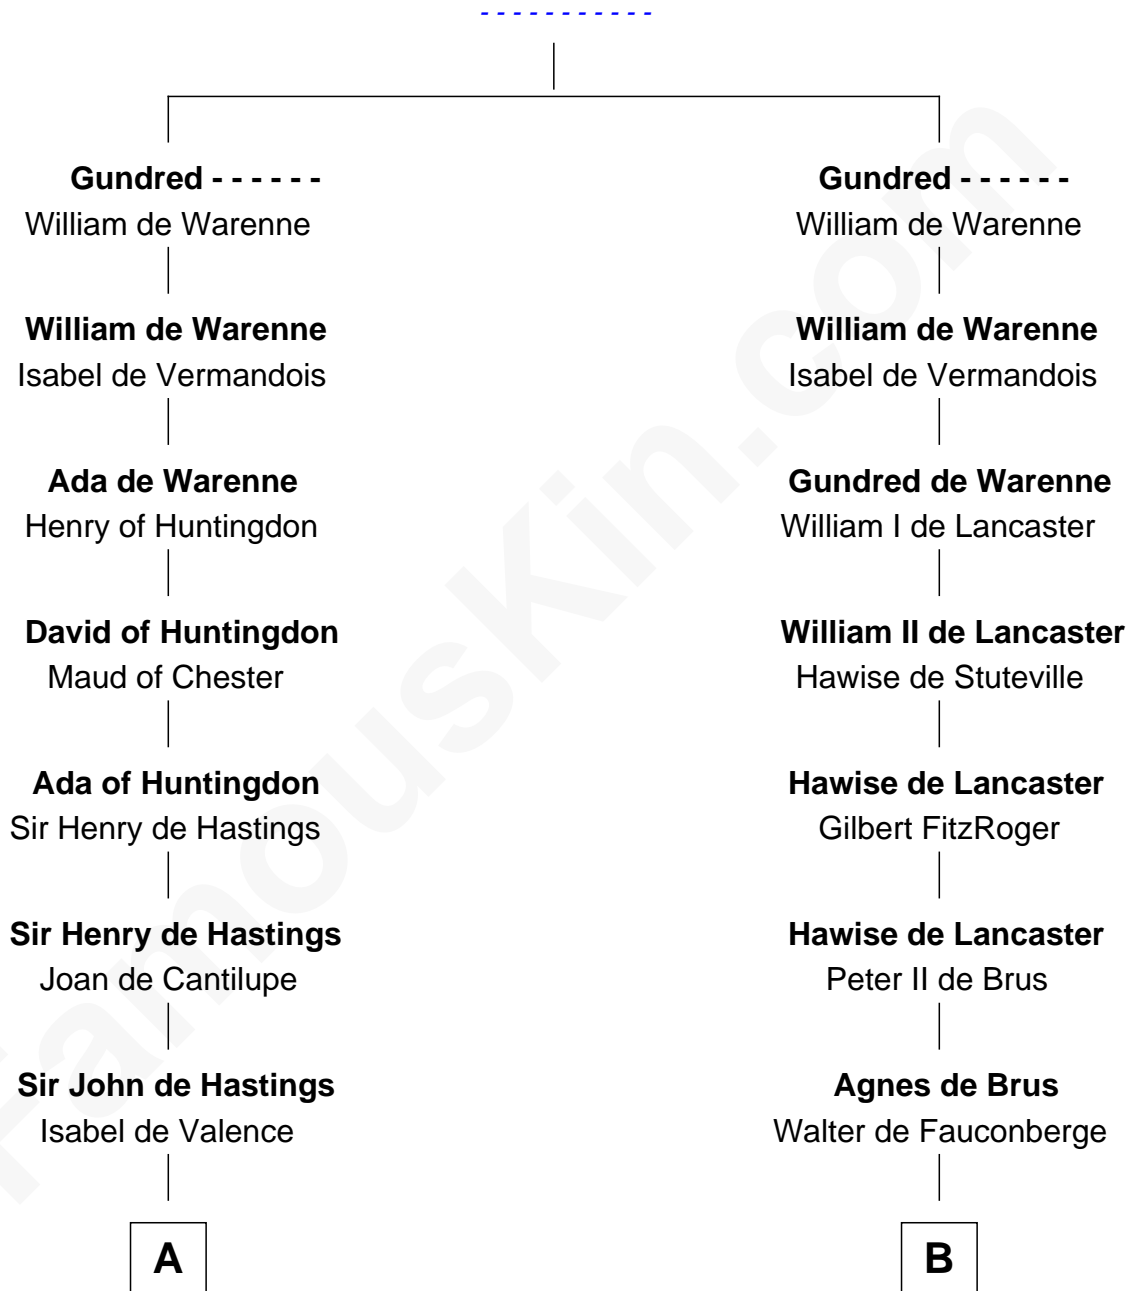

# FamousKin.com Relationship Chart of

**George Clinton**

*4th U.S. Vice President*

20th cousin 1 time removed of

**William Ellery**

*Signer of the Declaration of Independence*

**Gherbod the Fleming**

**C**

**William Clinton**  
Elizabeth Kennedy

**James Clinton**  
Elizabeth Smith

**Charles Clinton**  
Elizabeth Denniston

**George Clinton**  
*4th U.S. Vice President*

**D**

**Audrey Barlow**  
William Almy

**Christopher Almy**  
Elizabeth Cornell