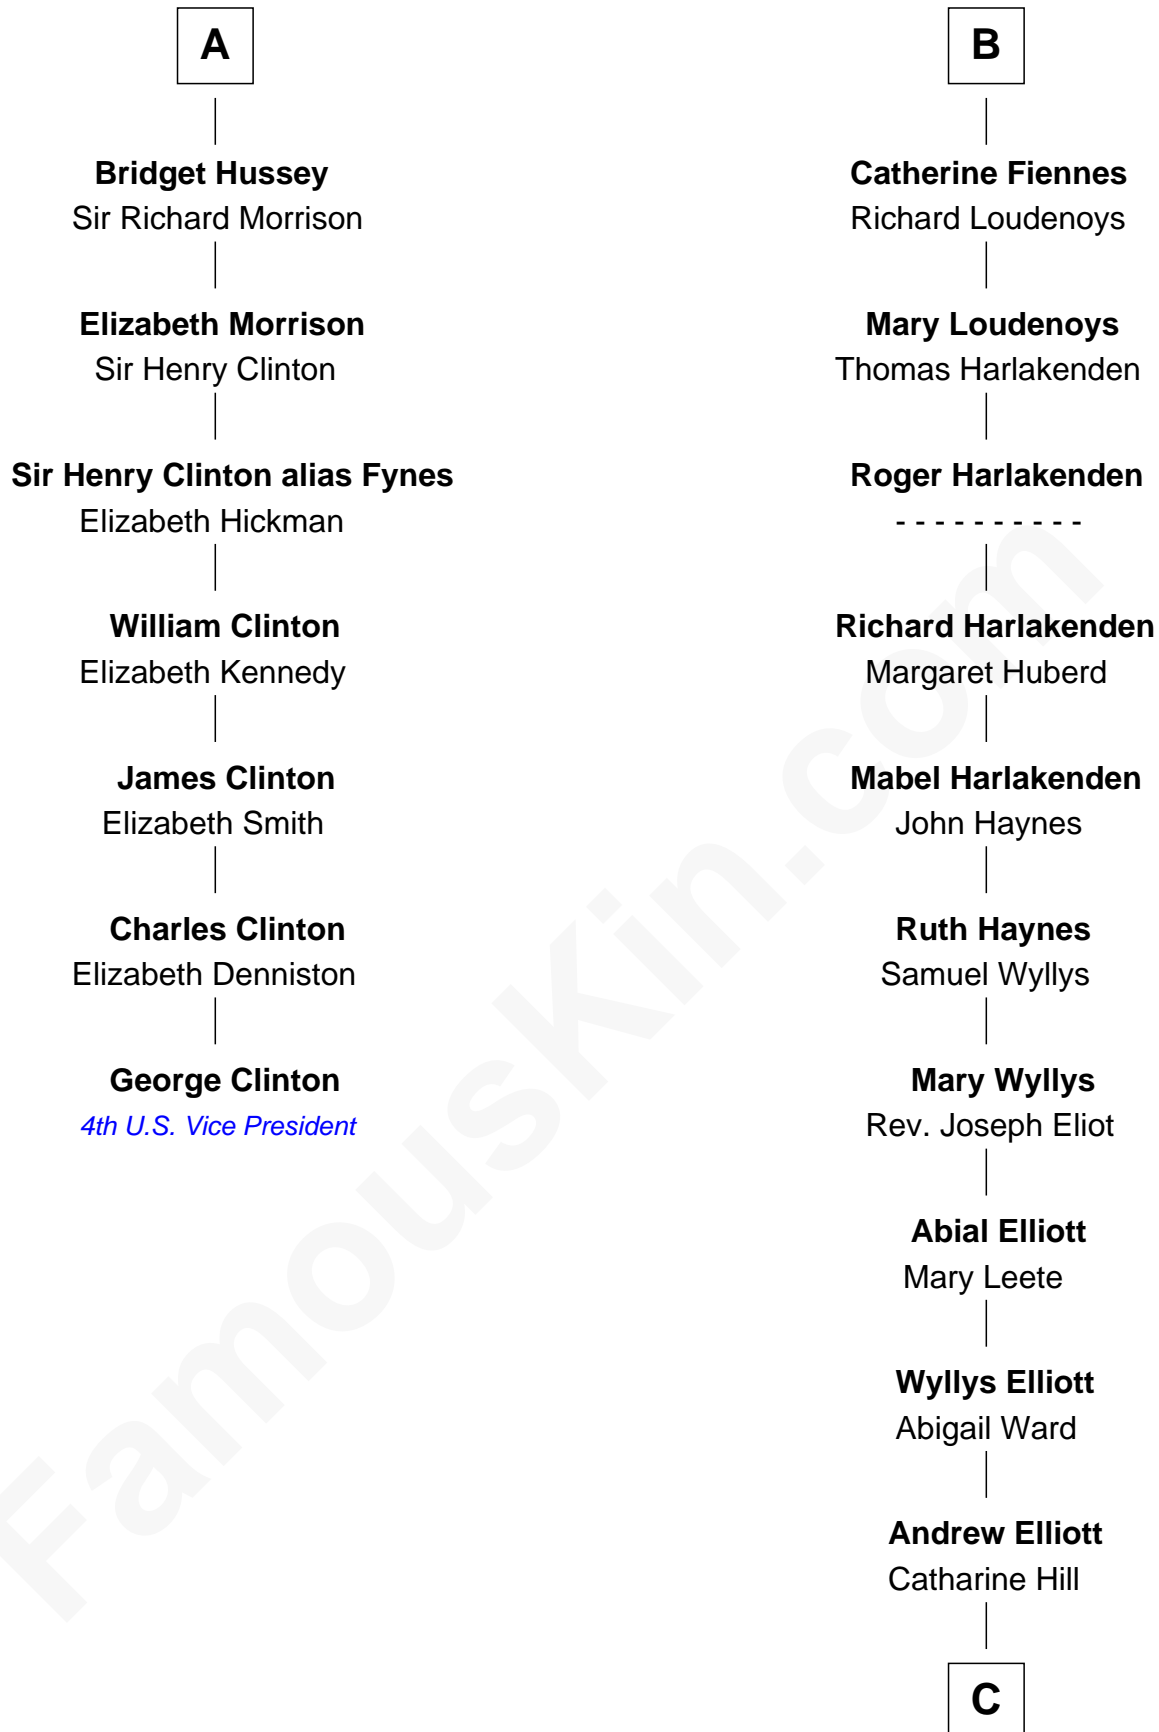

# FamousKin.com Relationship Chart of

**George Clinton**

*4th U.S. Vice President*

13th cousin 8 times removed of

**Ali Wentworth**

*TV Actress and Comedienne*

**Henry Plantagenet**

Maud de Chaworth

**Henry of Lancaster**  
Isabella de Beaumont

**Blanche of Lancaster**  
John of Gaunt

**Elizabeth of Lancaster**  
John de Holand

**Constance de Holand**  
Sir John Grey

**Sir Edmund Grey**  
Katherine Percy

**George Grey**  
Catherine Herbert

**Anne Grey**  
Sir John Hussey

**A**

**Eleanor Plantagenet**  
Richard Fitzalan

**Joan Fitzalan**  
Humphrey de Bohun

**Eleanor de Bohun**  
Sir Thomas Plantagenet

**Anne Plantagenet**  
Sir William Bouchier

**Sir John Bouchier**  
Margaret Berners

**Sir Humphrey Bouchier**  
Elizabeth Tilney

**Anne Bouchier**  
Thomas Fiennes

**B**

C

**Charles Wyllys Elliott**

Mary Green White

**Howard Elliott**