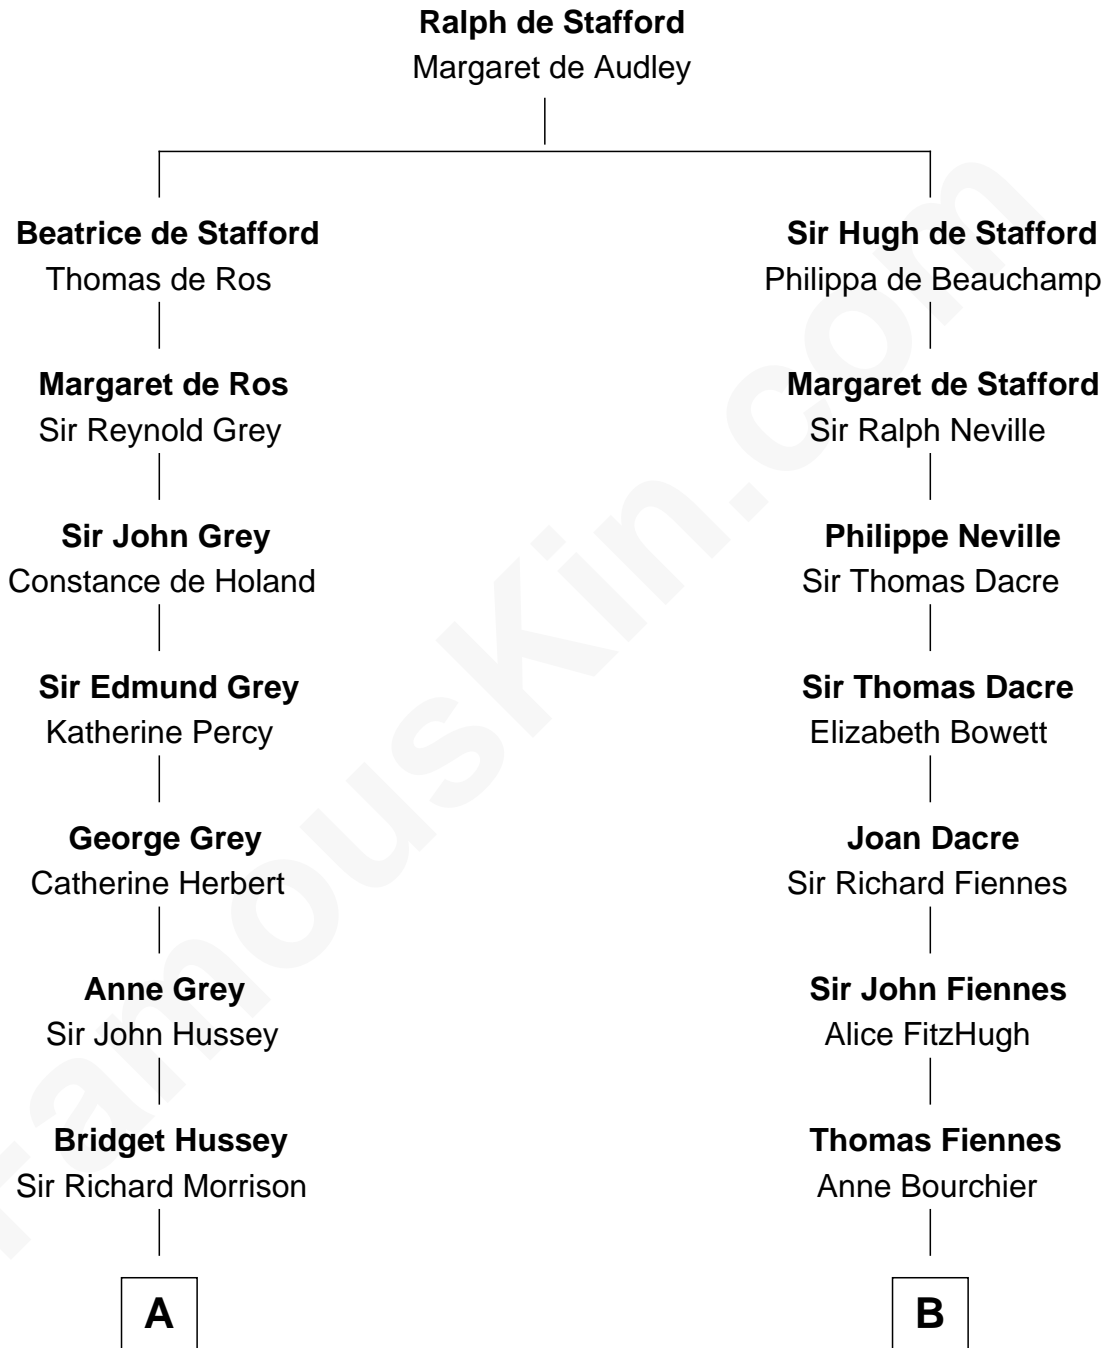

FamousKin.com Relationship Chart of

George Clinton

4th U.S. Vice President

12th cousin 9 times removed of

Ali Wentworth

TV Actress and Comedienne

C

Charles Wyllys Elliott

Mary Green White

Howard Elliott

Janet January

Janet January Elliott

Richard Bryant Hobart

Mable Bryant Hobart

Eric Bartlett Wentworth

Ali Wentworth