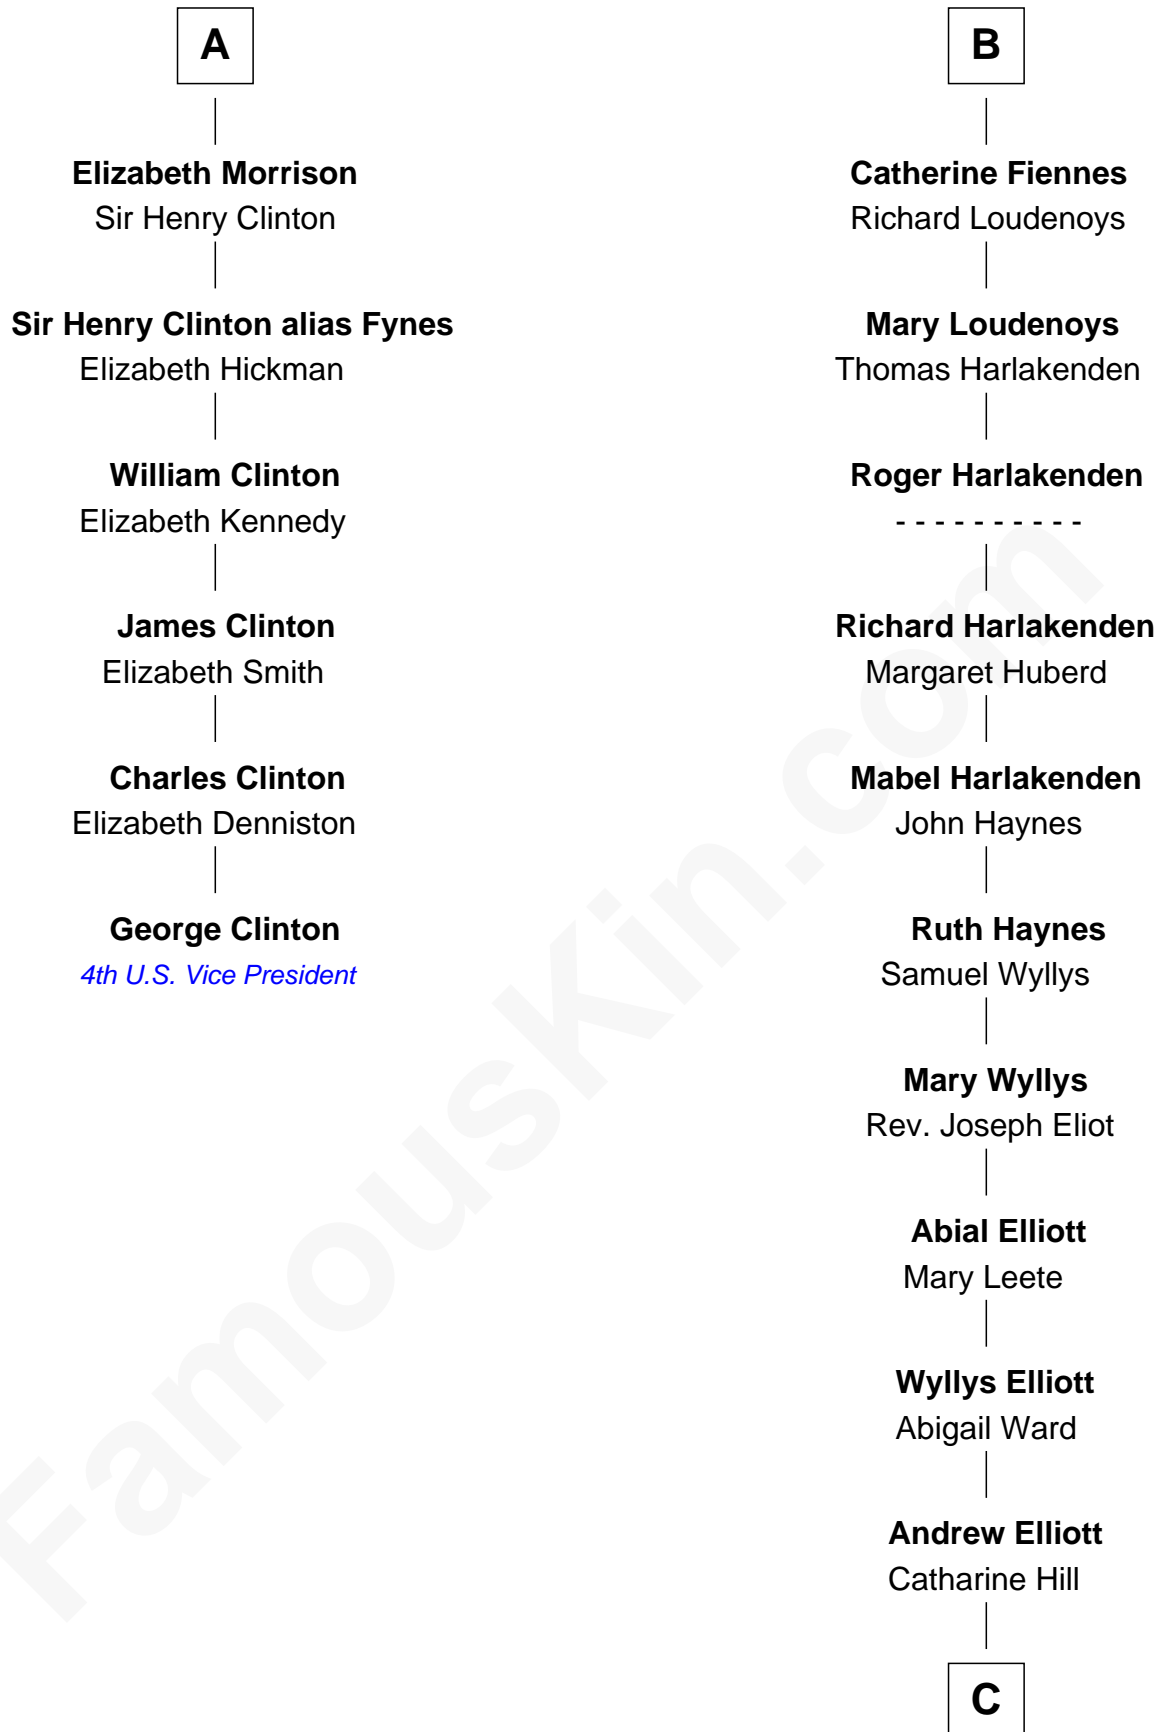

FamousKin.com Relationship Chart of

George Clinton

4th U.S. Vice President

12th cousin 9 times removed of

Ali Wentworth

TV Actress and Comedienne

C

Charles Wyllys Elliott

Mary Green White

Howard Elliott

Janet January

Janet January Elliott

Richard Bryant Hobart

Mable Bryant Hobart

Eric Bartlett Wentworth

Ali Wentworth