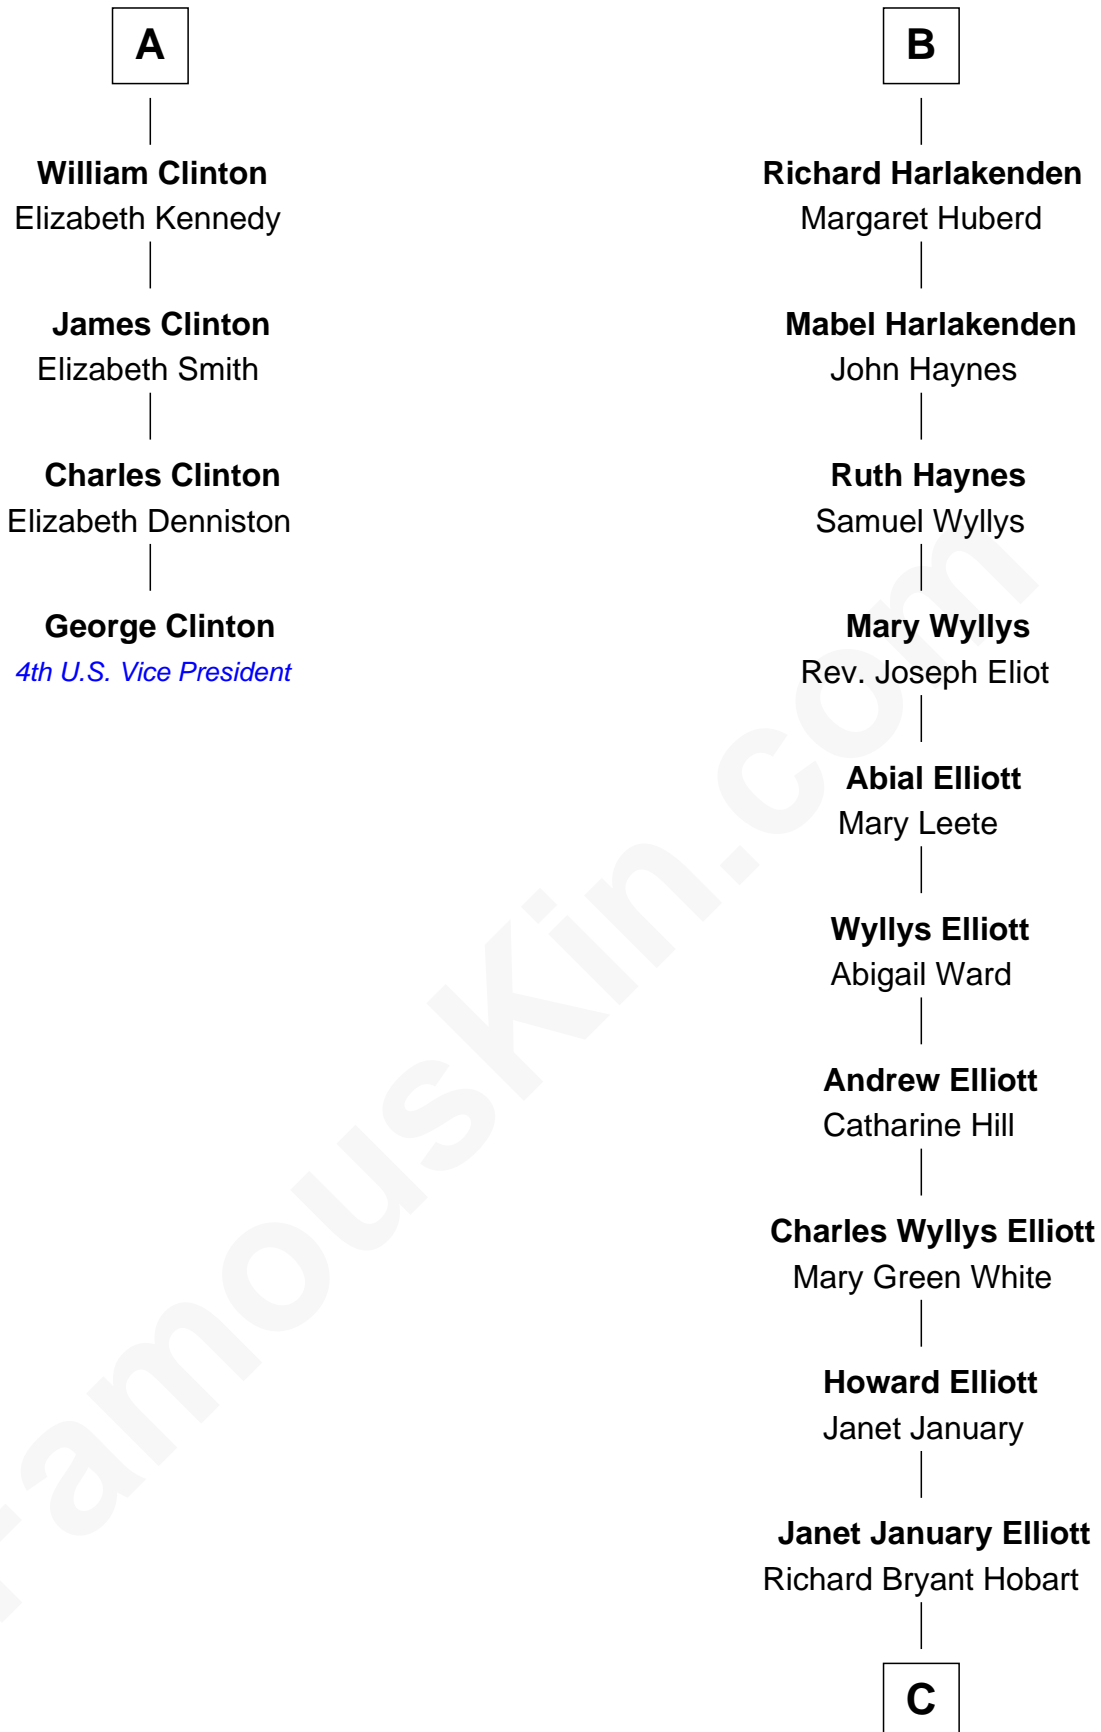

# FamousKin.com Relationship Chart of

**George Clinton**

*4th U.S. Vice President*

10th cousin 8 times removed of

**Ali Wentworth**

*TV Actress and Comedienne*

**Sir Ralph Neville**

Joan Beaufort

C

**Mable Bryant Hobart**  
Eric Bartlett Wentworth

**Ali Wentworth**  
*TV Actress and Comedienne*

FamousKin.com