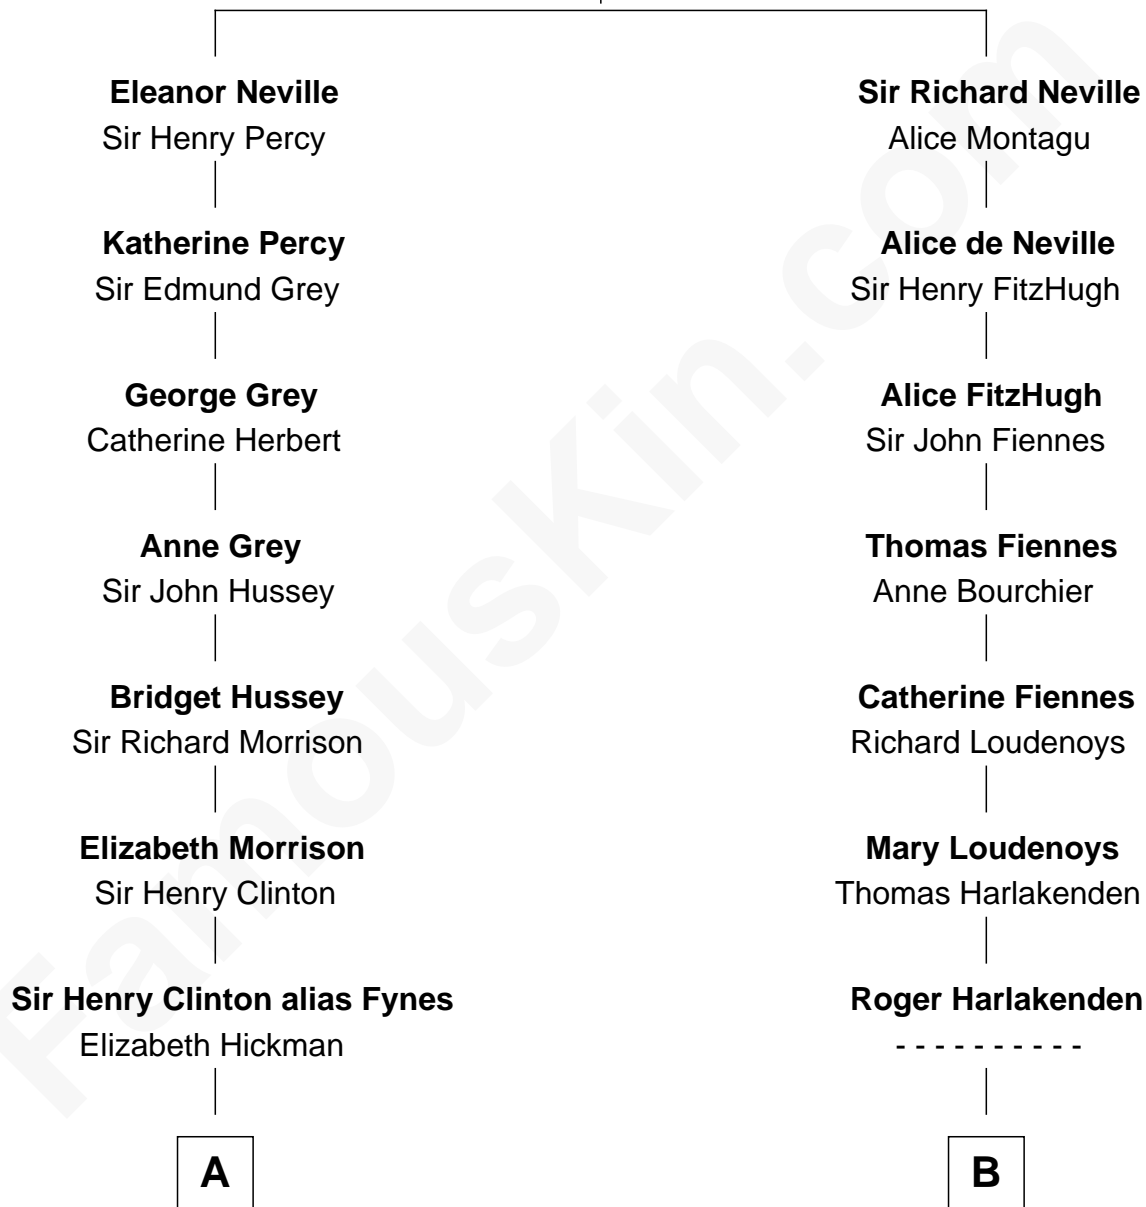

# FamousKin.com Relationship Chart of

**George Clinton**

*4th U.S. Vice President*

10th cousin 8 times removed of

**Ali Wentworth**

*TV Actress and Comedienne*

**Sir Ralph Neville**

Joan Beaufort

C

**Mable Bryant Hobart**  
Eric Bartlett Wentworth

**Ali Wentworth**  
*TV Actress and Comedienne*

FamousKin.com