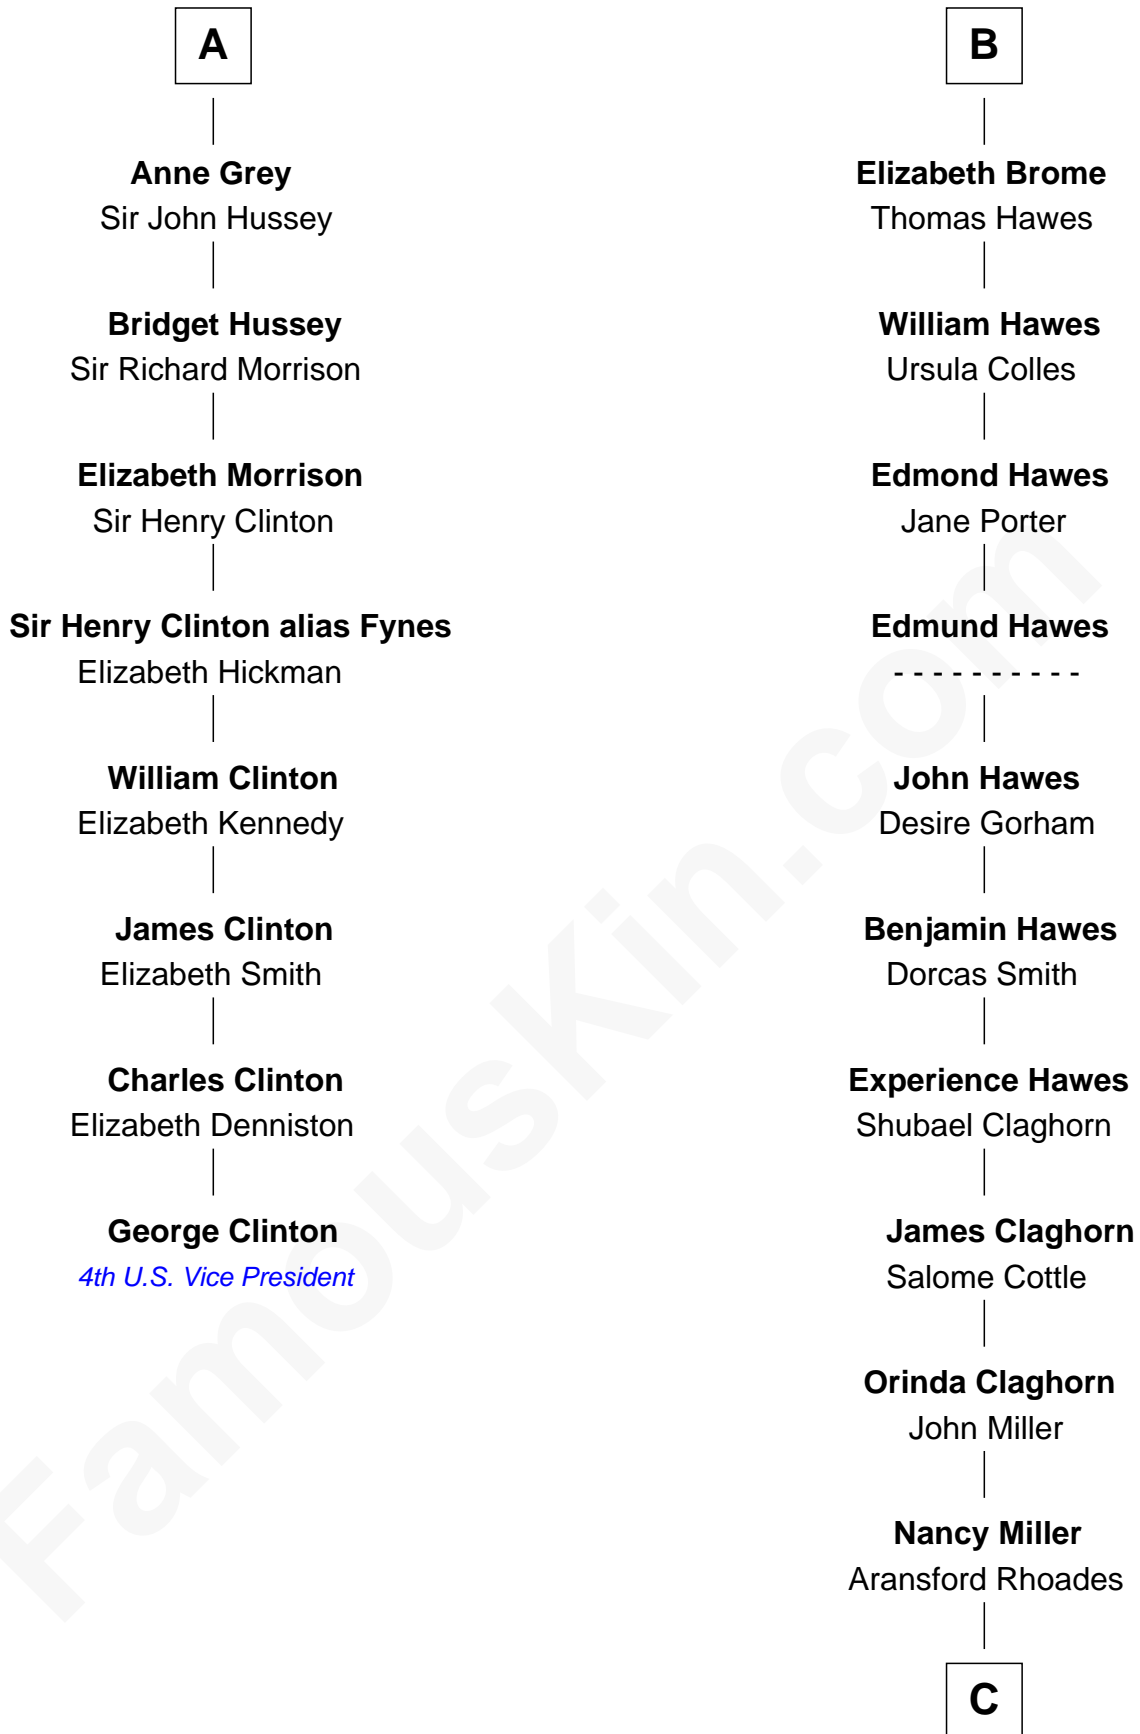

FamousKin.com Relationship Chart of

George Clinton

4th U.S. Vice President

14th cousin 7 times removed of

Penn Jillette

Magician

Sir Robert de Ros

Isabel de Aubeney

C

Ellen L. Rhoades
Marshall I. Jenkins

Cora Ellen Jenkins

Elizabeth Jenkins
Robert Henry Parks

Valda Ruth Parks
Samuel Herbert Jillette

Penn Jillette
Magician