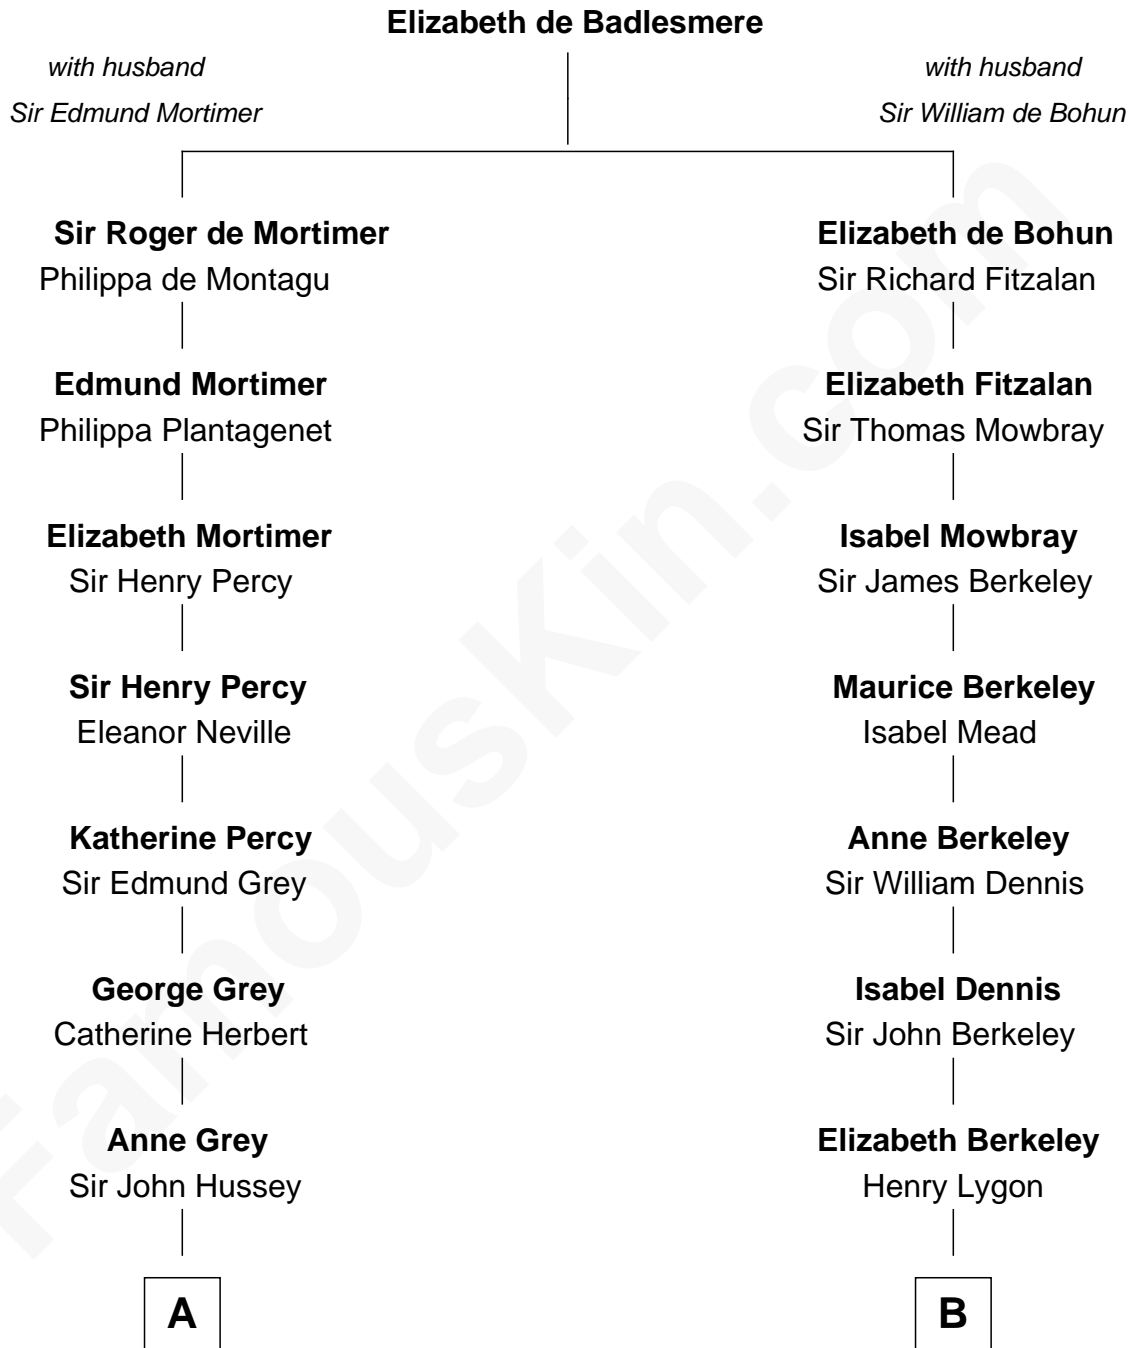

FamousKin.com Relationship Chart of

George Clinton

4th U.S. Vice President

13th cousin 8 times removed of

Michael Lookinland

TV Actor

C

Rufus Lemuel Cole

Matilda M. Hall

Nellie M. Cole

John Andrew Lookinland

Orrin Paul Lookinland

Madeline Tait

Paul Russell Lookinland

Karen Ruth McKinney

Michael Lookinland