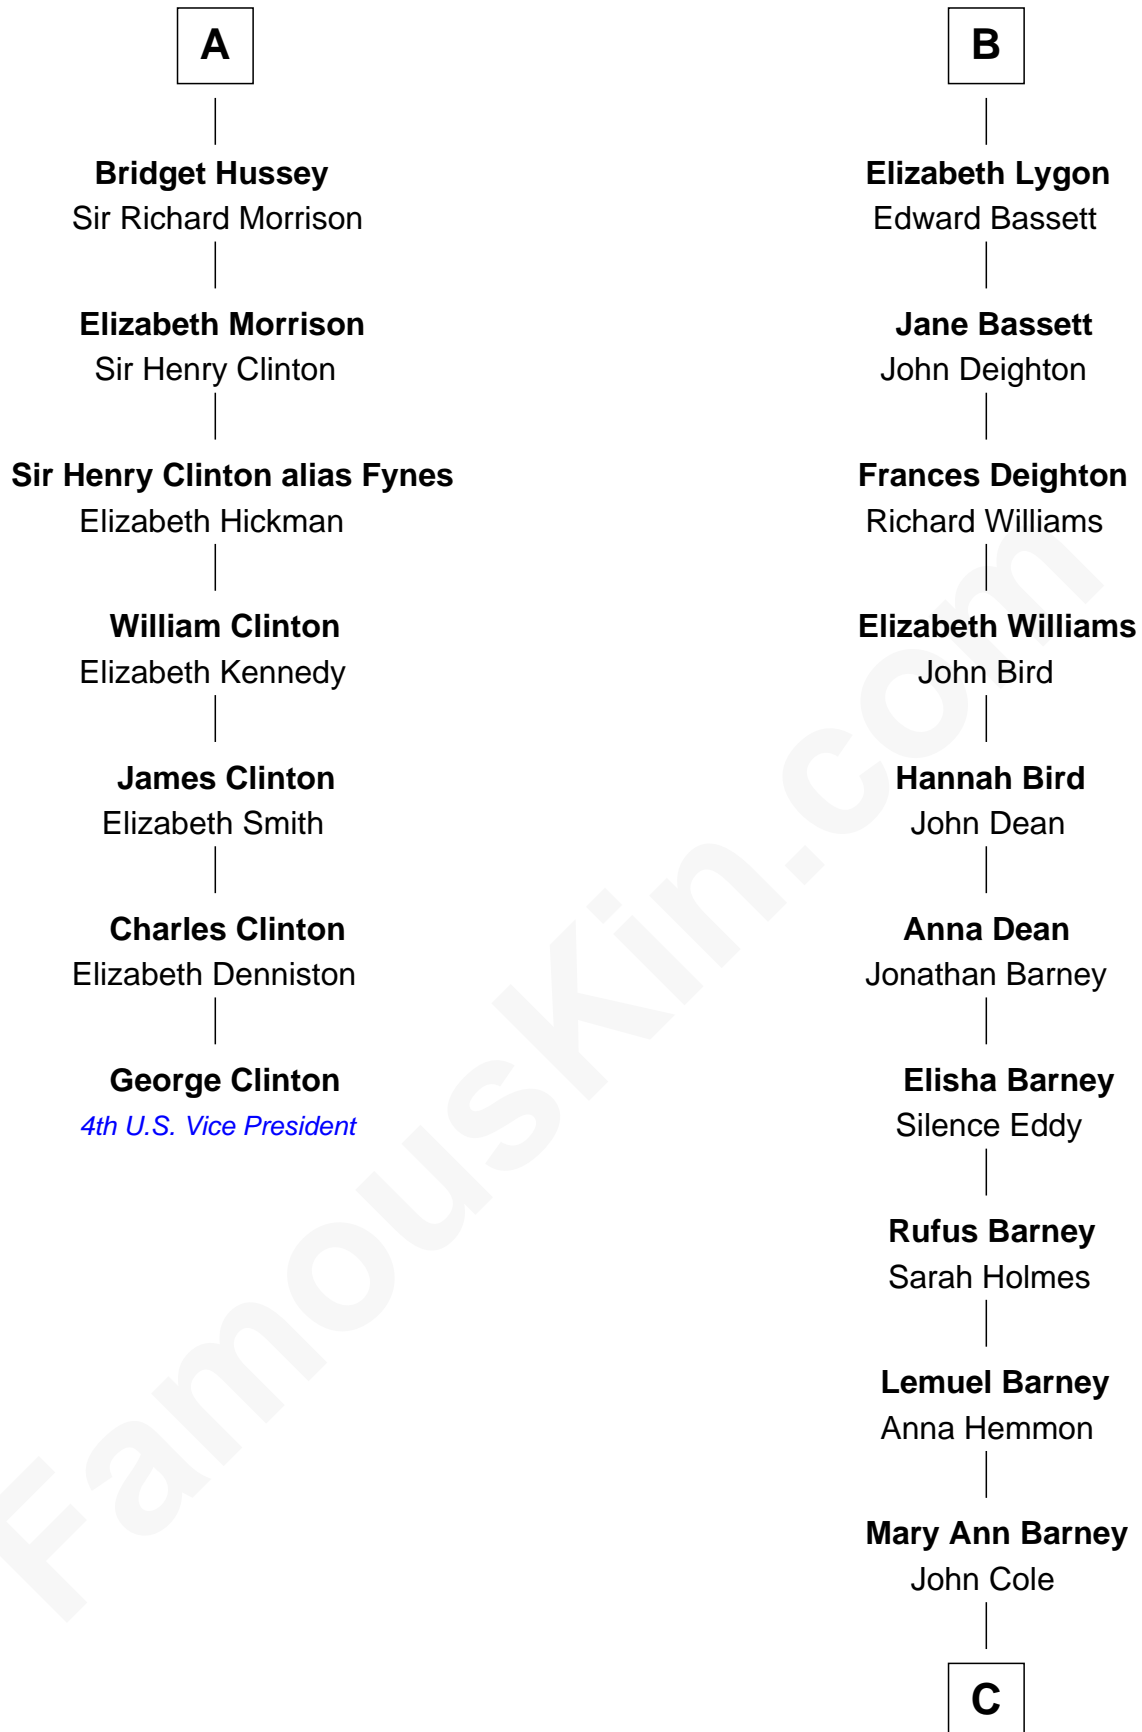

FamousKin.com Relationship Chart of

George Clinton

4th U.S. Vice President

13th cousin 8 times removed of

Michael Lookinland

TV Actor

C

Rufus Lemuel Cole

Matilda M. Hall

Nellie M. Cole

John Andrew Lookinland

Orrin Paul Lookinland

Madeline Tait

Paul Russell Lookinland

Karen Ruth McKinney

Michael Lookinland