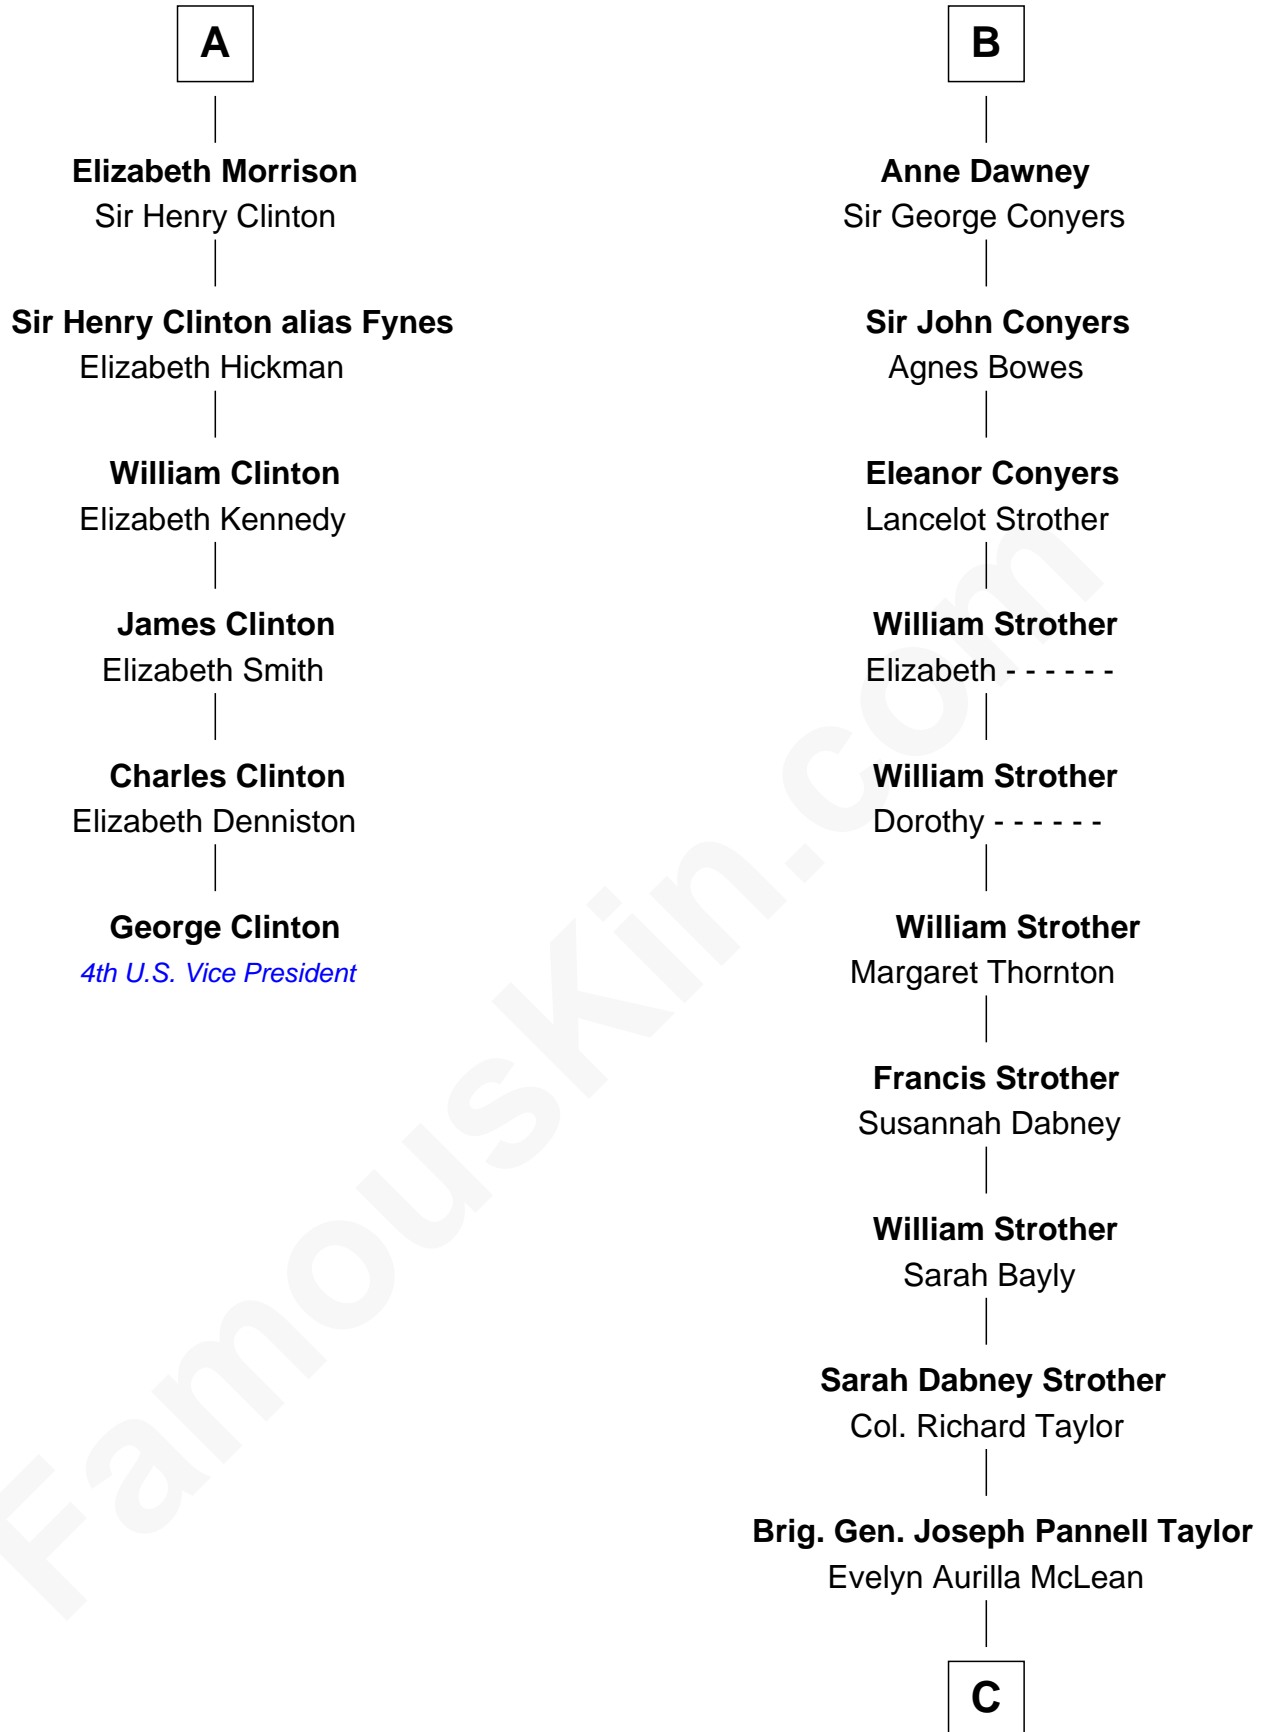

FamousKin.com Relationship Chart of

George Clinton

4th U.S. Vice President

12th cousin 9 times removed of

Parker Stevenson

TV and Movie Actor

Ralph de Stafford

*with wife
Margaret de Audley*

Eleanor Aylesbury

George Grey

Catherine Herbert

Humphrey Stafford

Katherine Fray

Anne Grey

Sir John Hussey

Anne Stafford

Sir Richard Neville

Bridget Hussey

Sir Richard Morrison

Dorothy Neville

Sir John Dawney

A

B

C

Col. Joseph Hancock Taylor

Mary Montgomery Meigs

Evelyn Taylor

Eli Kirk Price

Philip Price

Sarah Meade Harrison

Sarah Meade Price

Richard Stevenson Parker