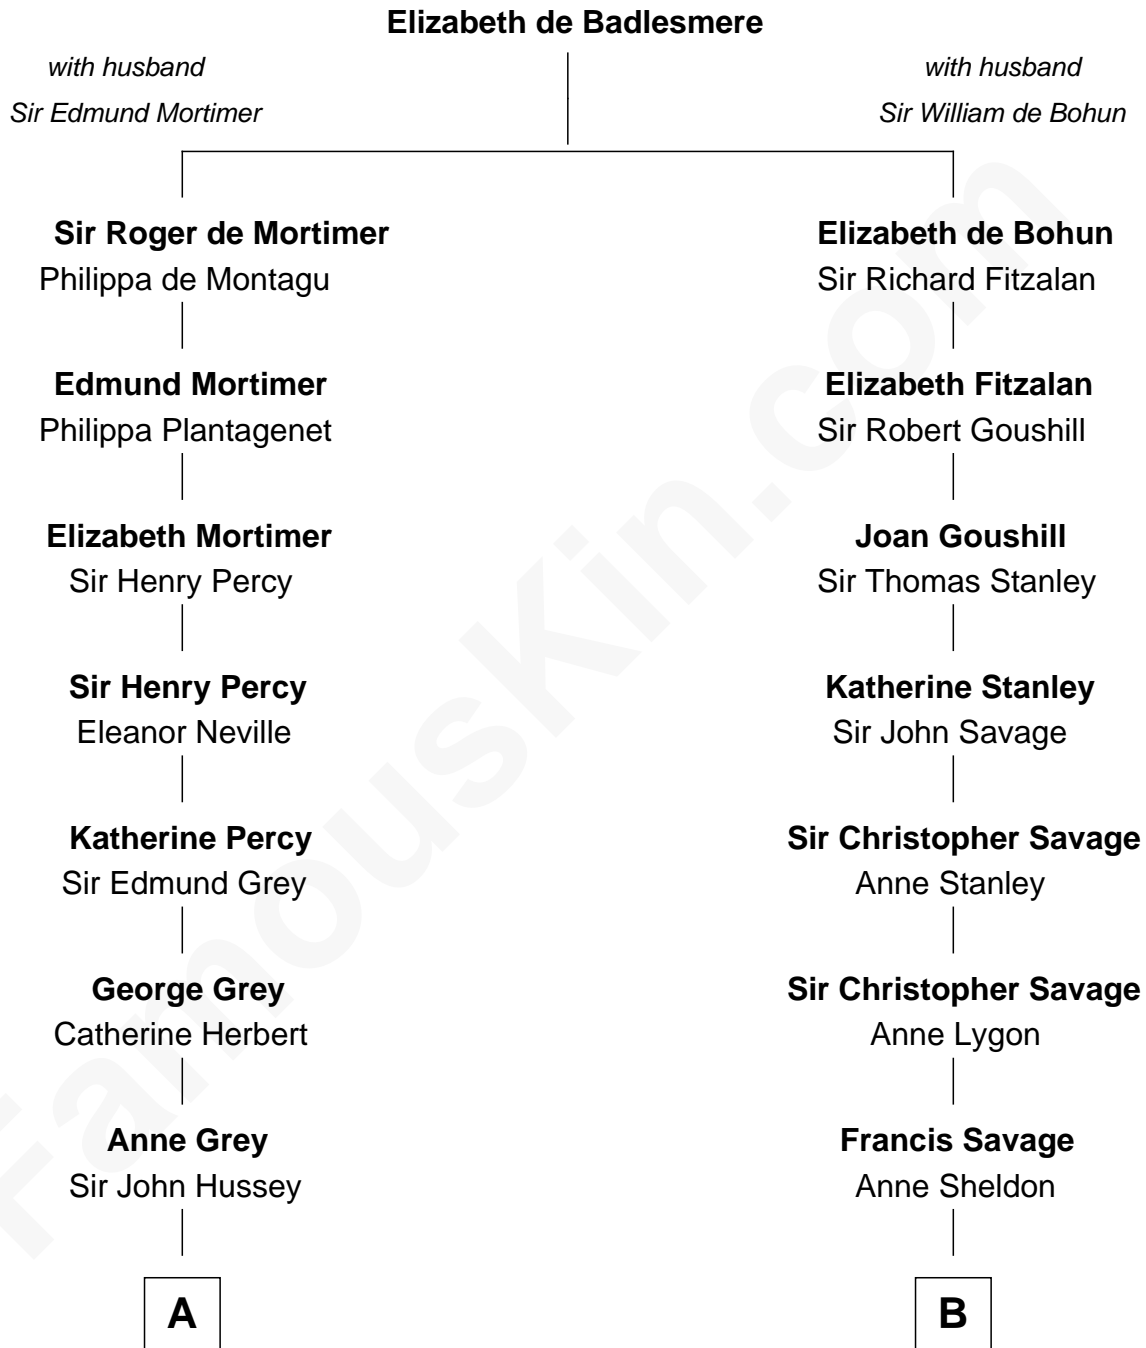

FamousKin.com Relationship Chart of

George Clinton

4th U.S. Vice President

13th cousin 7 times removed of

Parker Stevenson

TV and Movie Actor

C

Evelyn Taylor

Eli Kirk Price

Philip Price

Sarah Meade Harrison

Sarah Meade Price

Richard Stevenson Parker

Parker Stevenson

TV and Movie Actor

FamousKin.com