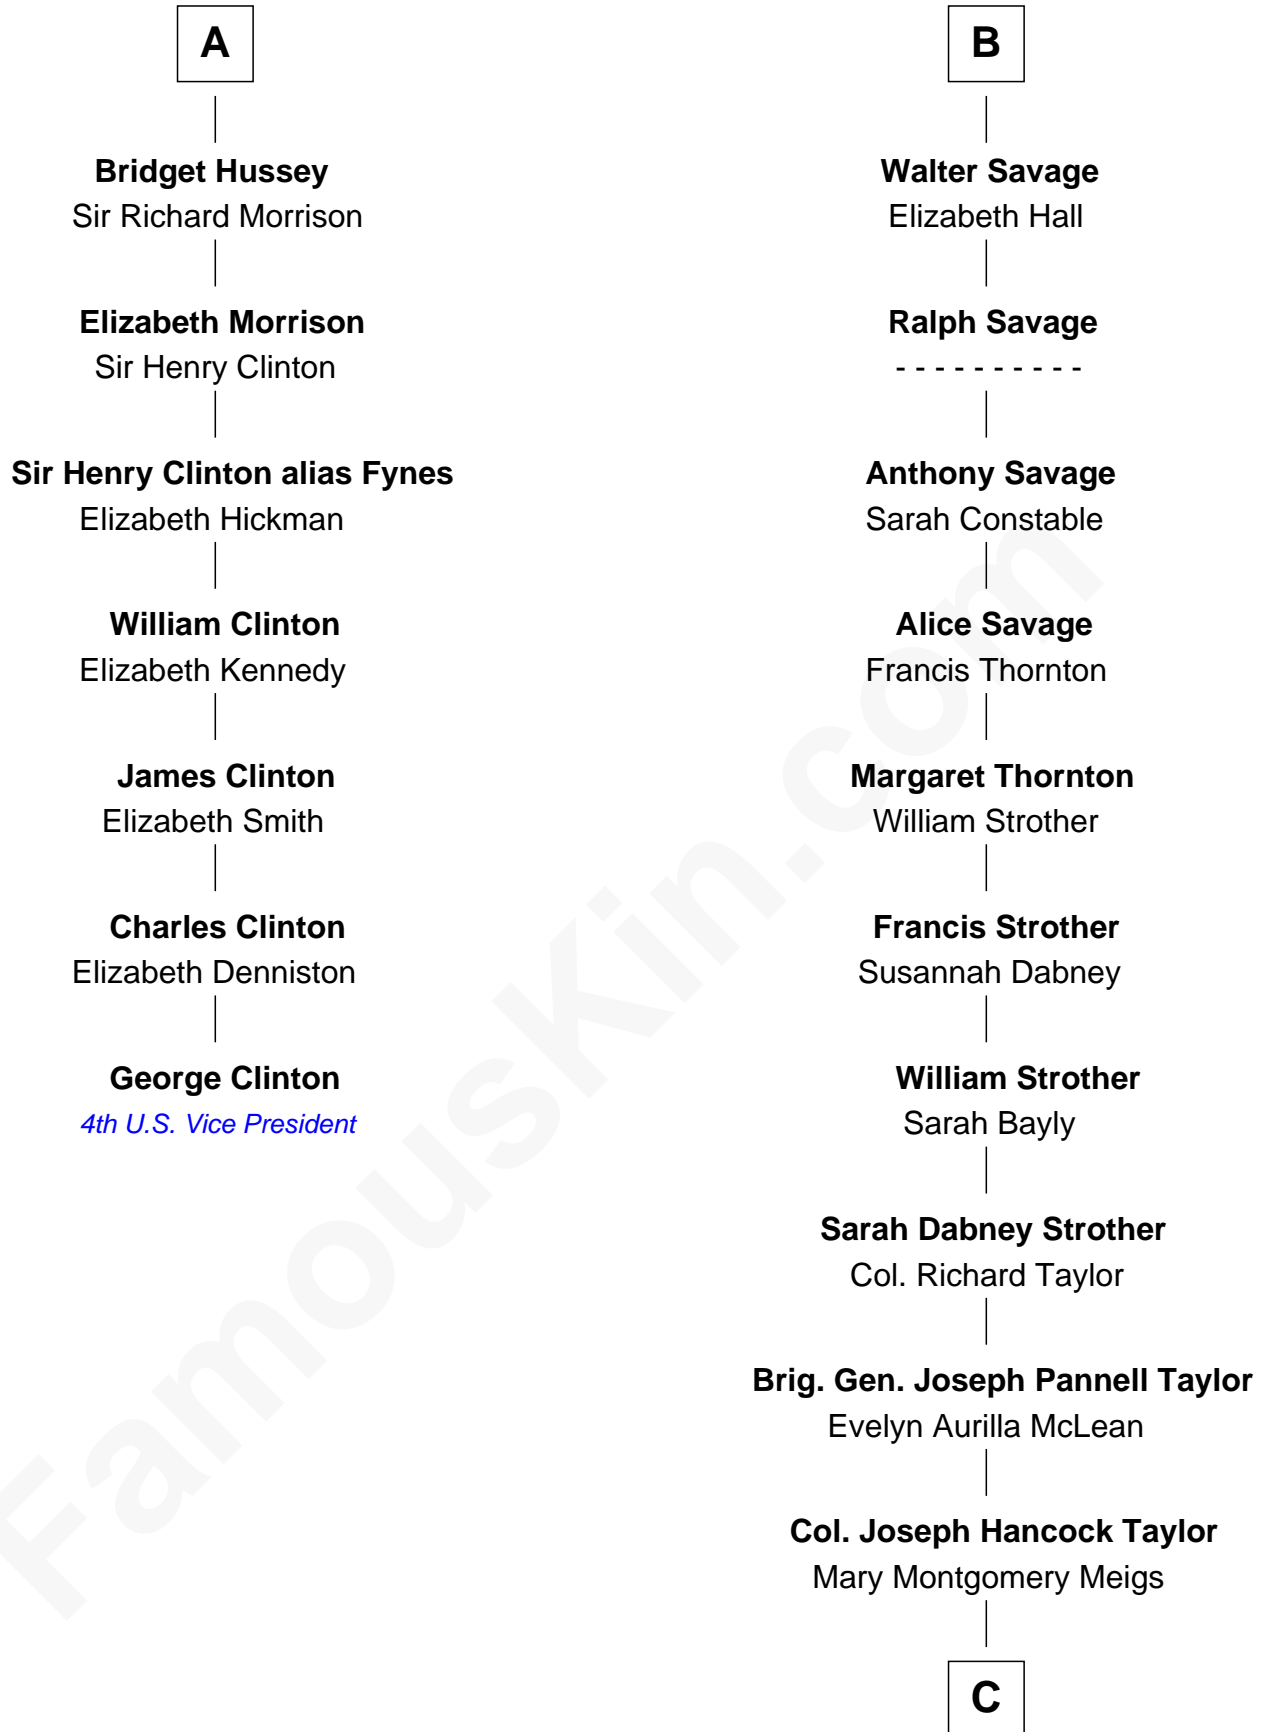

FamousKin.com Relationship Chart of

George Clinton

4th U.S. Vice President

13th cousin 7 times removed of

Parker Stevenson

TV and Movie Actor

C

Evelyn Taylor

Eli Kirk Price

Philip Price

Sarah Meade Harrison

Sarah Meade Price

Richard Stevenson Parker

Parker Stevenson

TV and Movie Actor

FamousKin.com