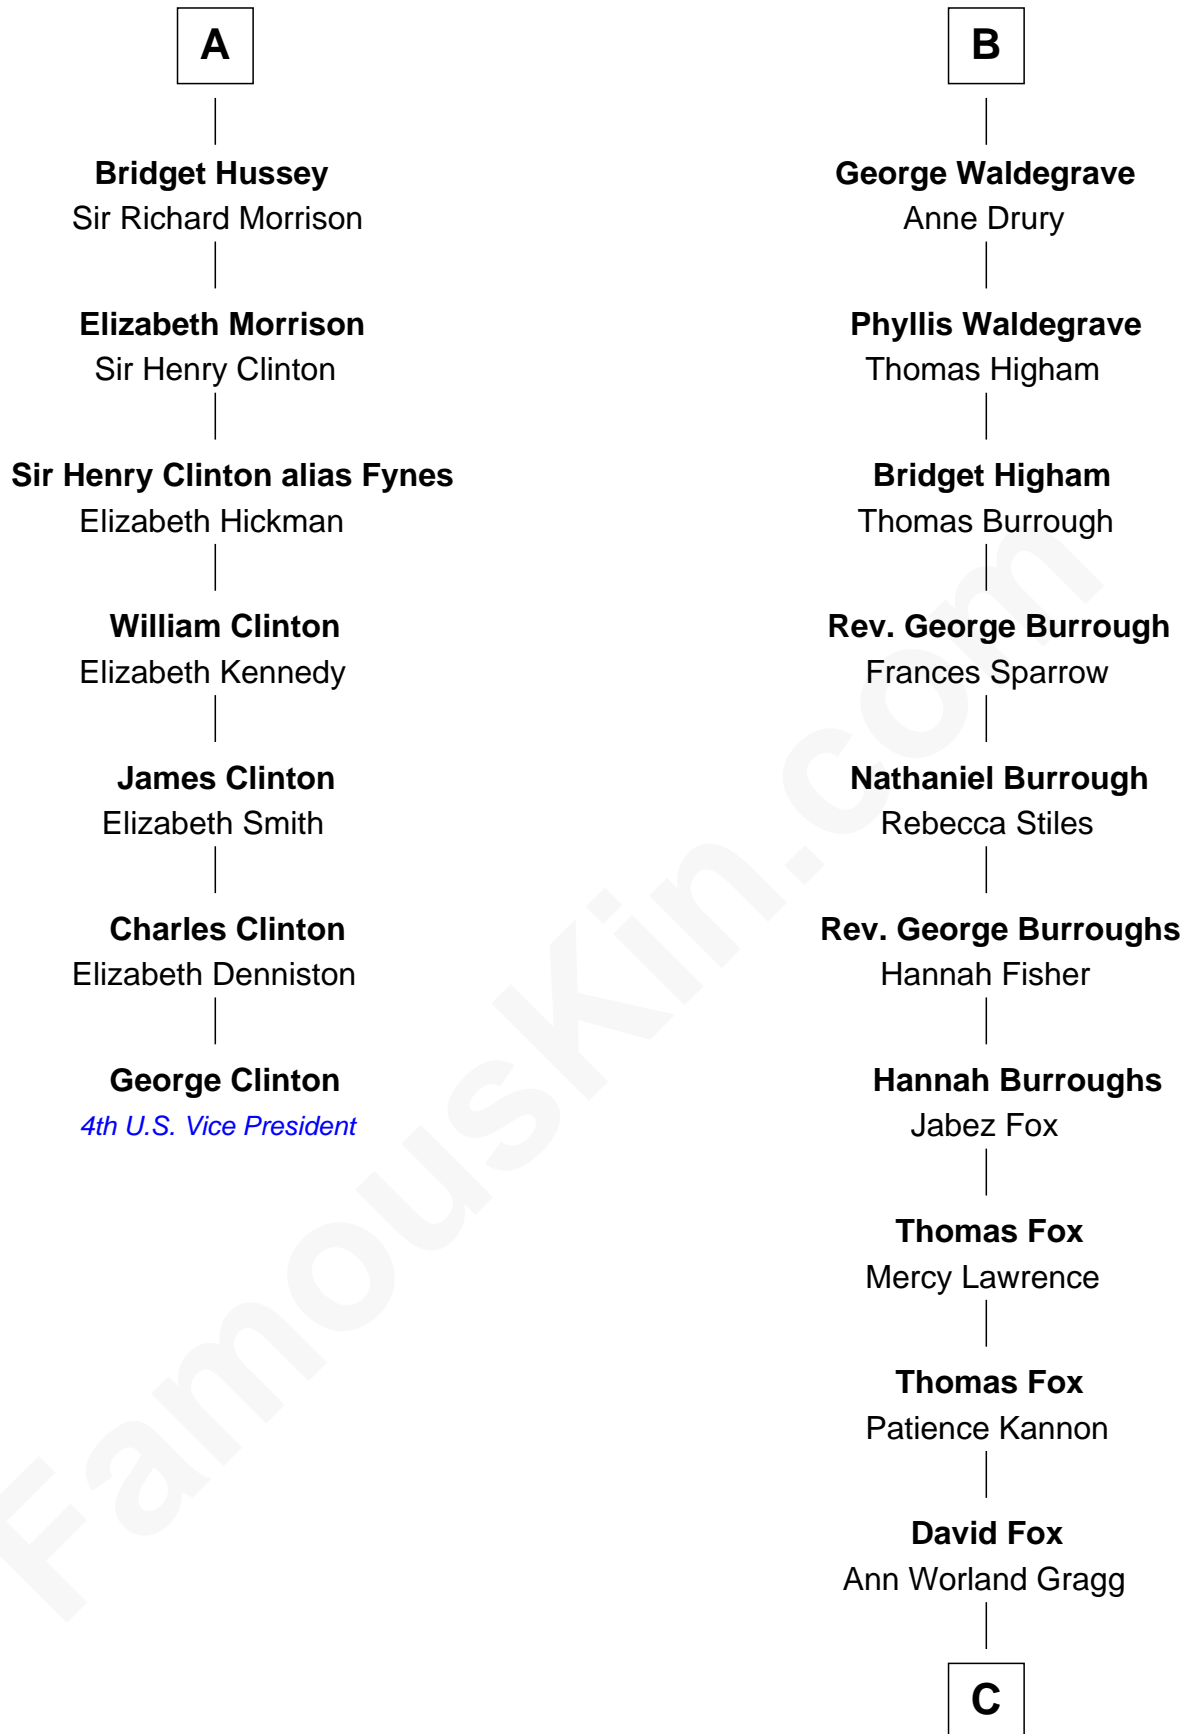

FamousKin.com Relationship Chart of

George Clinton

4th U.S. Vice President

13th cousin 8 times removed of

Bob Moore

Co-Founder, Bob's Red Mill

William de Ros
Maude de Vaux

Sir William de Ros
Margery de Badlesmere

Thomas de Ros
Beatrice de Stafford

Margaret de Ros
Sir Reynold Grey

Sir John Grey
Constance de Holand

Sir Edmund Grey
Katherine Percy

George Grey
Catherine Herbert

Anne Grey
Sir John Hussey

A

Agnes de Ros
Pain de Tibetot

Sir John de Tibetot
Margaret de Badlesmere

Sir Robert de Tibetot
Margaret Deincourt

Elizabeth de Tibetot
Sir Philip le Despencer

Margery Despencer
Sir Roger Wentworth

Henry Wentworth
Elizabeth Howard

Margery Wentworth
Sir William Waldegrave

B

C

Morris Fox

Sarah A. Smith

Violette Fox

Daniel Francis Learnard

Clinton Morris Learnard

Gertrude Maud Yost