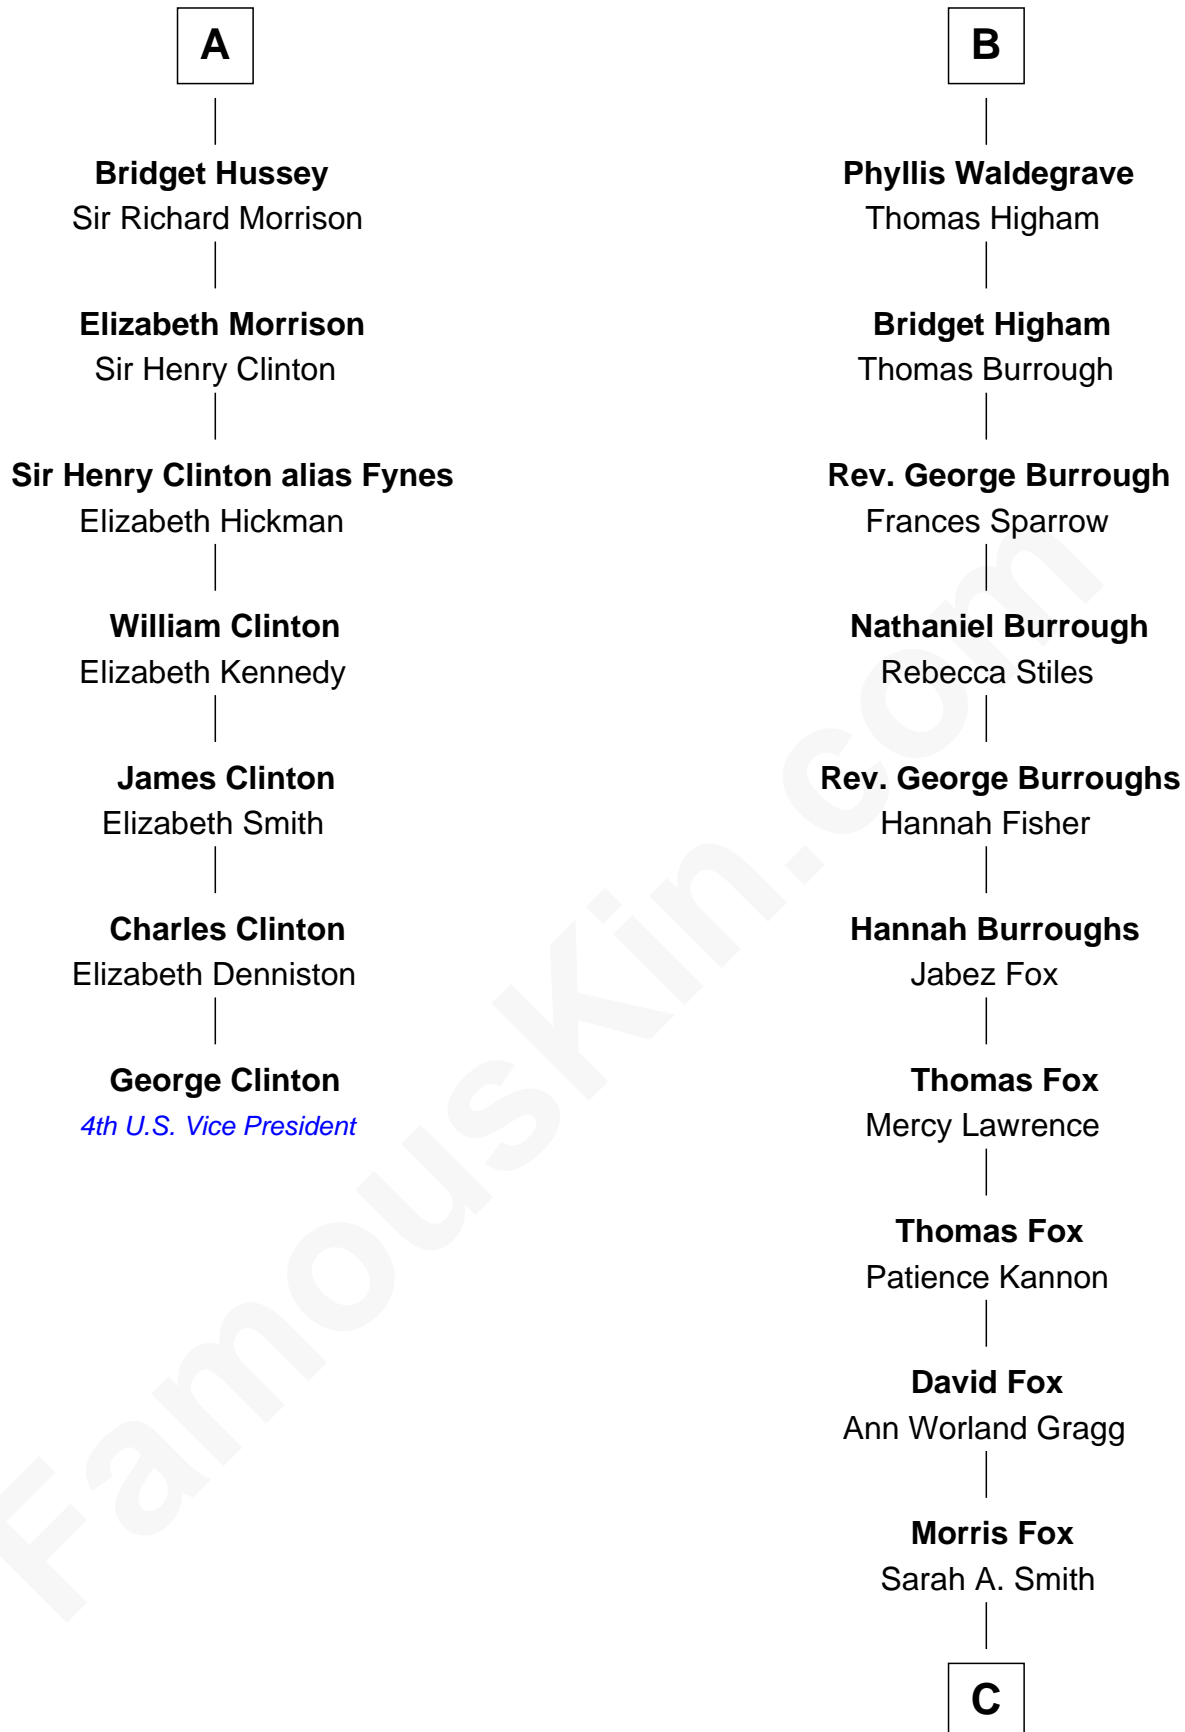

FamousKin.com Relationship Chart of

George Clinton

4th U.S. Vice President

13th cousin 7 times removed of

Bob Moore

Co-Founder, Bob's Red Mill

Bartholomew de Badlesmere

Margaret de Clare

Sir John de Tibetot

Sir Robert de Tibetot

Margaret Deincourt

Elizabeth de Tibetot

Sir Philip le Despencer

Margery Despencer

Sir Roger Wentworth

Henry Wentworth

Elizabeth Howard

Margery Wentworth

Sir William Waldegrave

George Waldegrave

Anne Drury

B

C

—
Violette Fox

Daniel Francis Learnard

—
Clinton Morris Learnard

Gertrude Maud Yost

—
Doris Dell Learnard

Kenneth Earl Moore

—
Bob Moore

Co-Founder, Bob's Red Mill