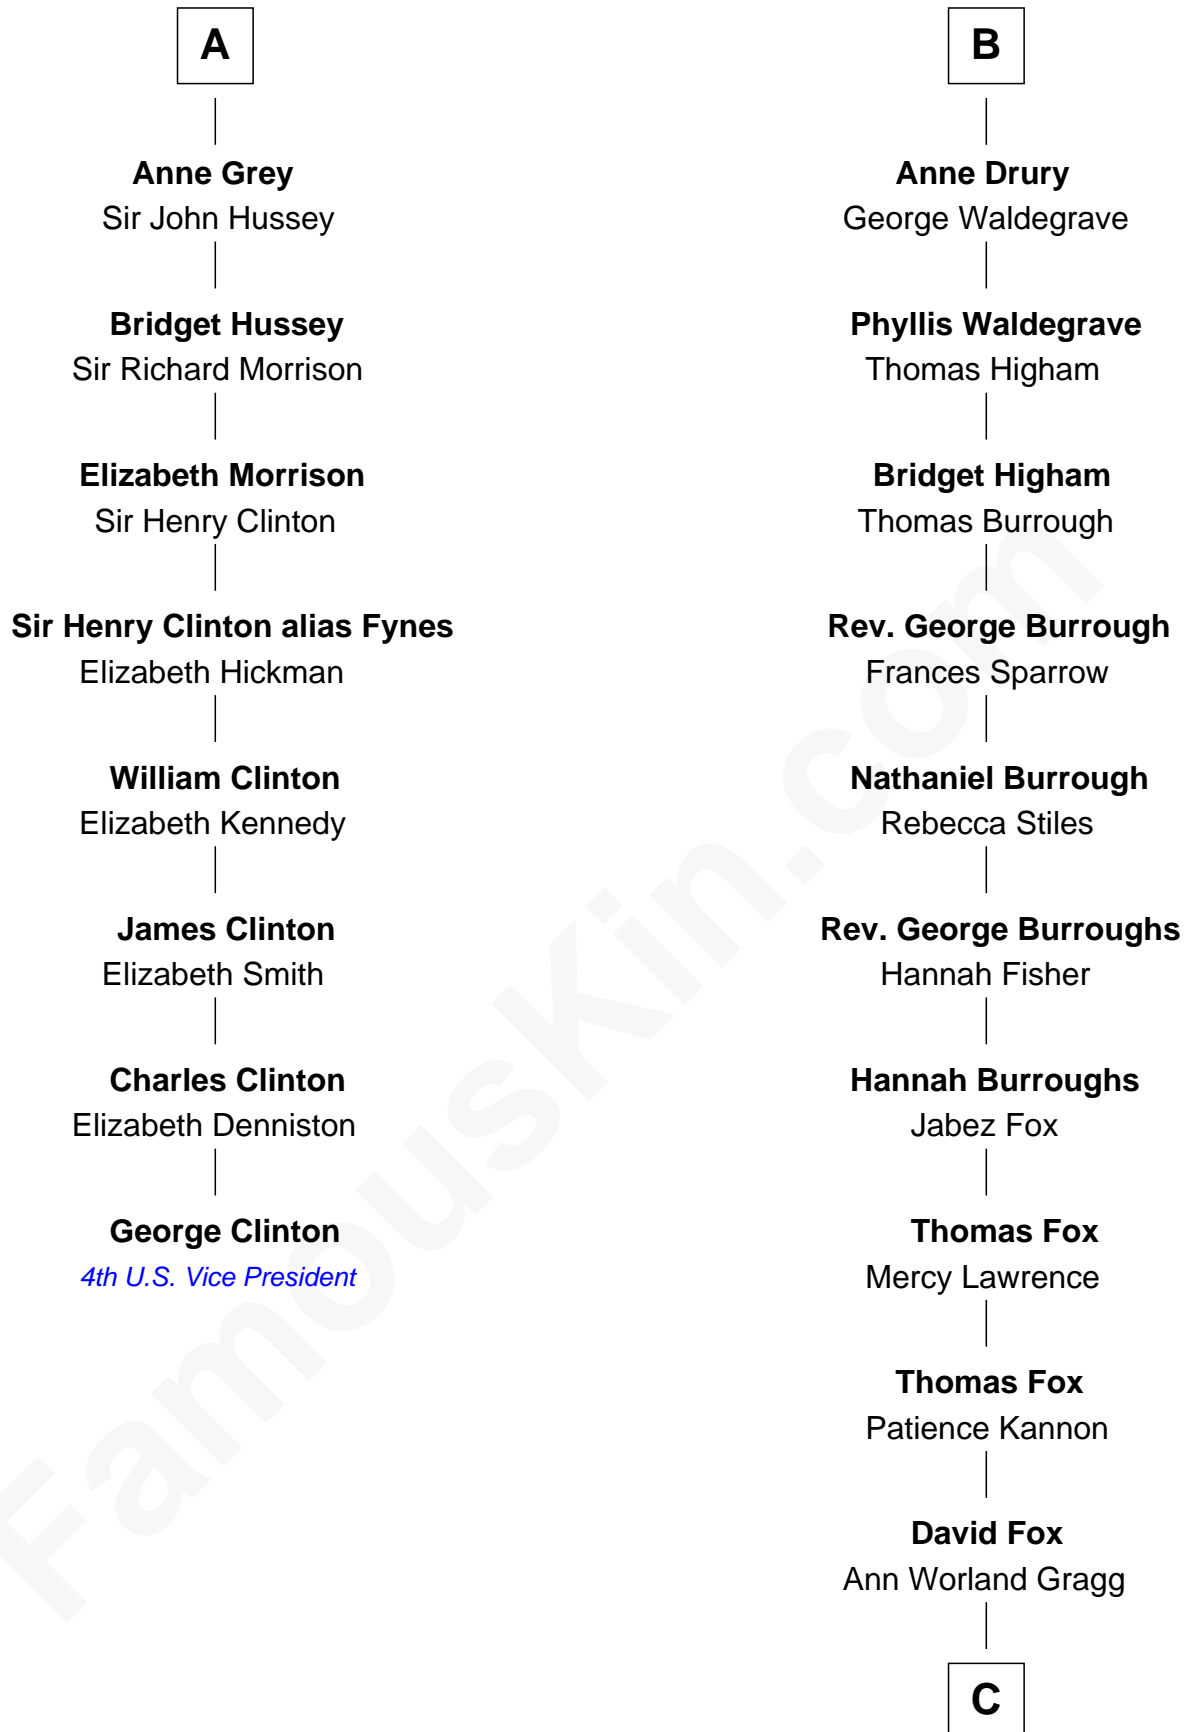

FamousKin.com Relationship Chart of

George Clinton

4th U.S. Vice President

14th cousin 7 times removed of

Bob Moore

Co-Founder, Bob's Red Mill

Sir Gilbert de Clare

Joan of Acre

C

Morris Fox

Sarah A. Smith

Violette Fox

Daniel Francis Learnard

Clinton Morris Learnard

Gertrude Maud Yost

Doris Dell Learnard

Kenneth Earl Moore

Bob Moore

Co-Founder, Bob's Red Mill