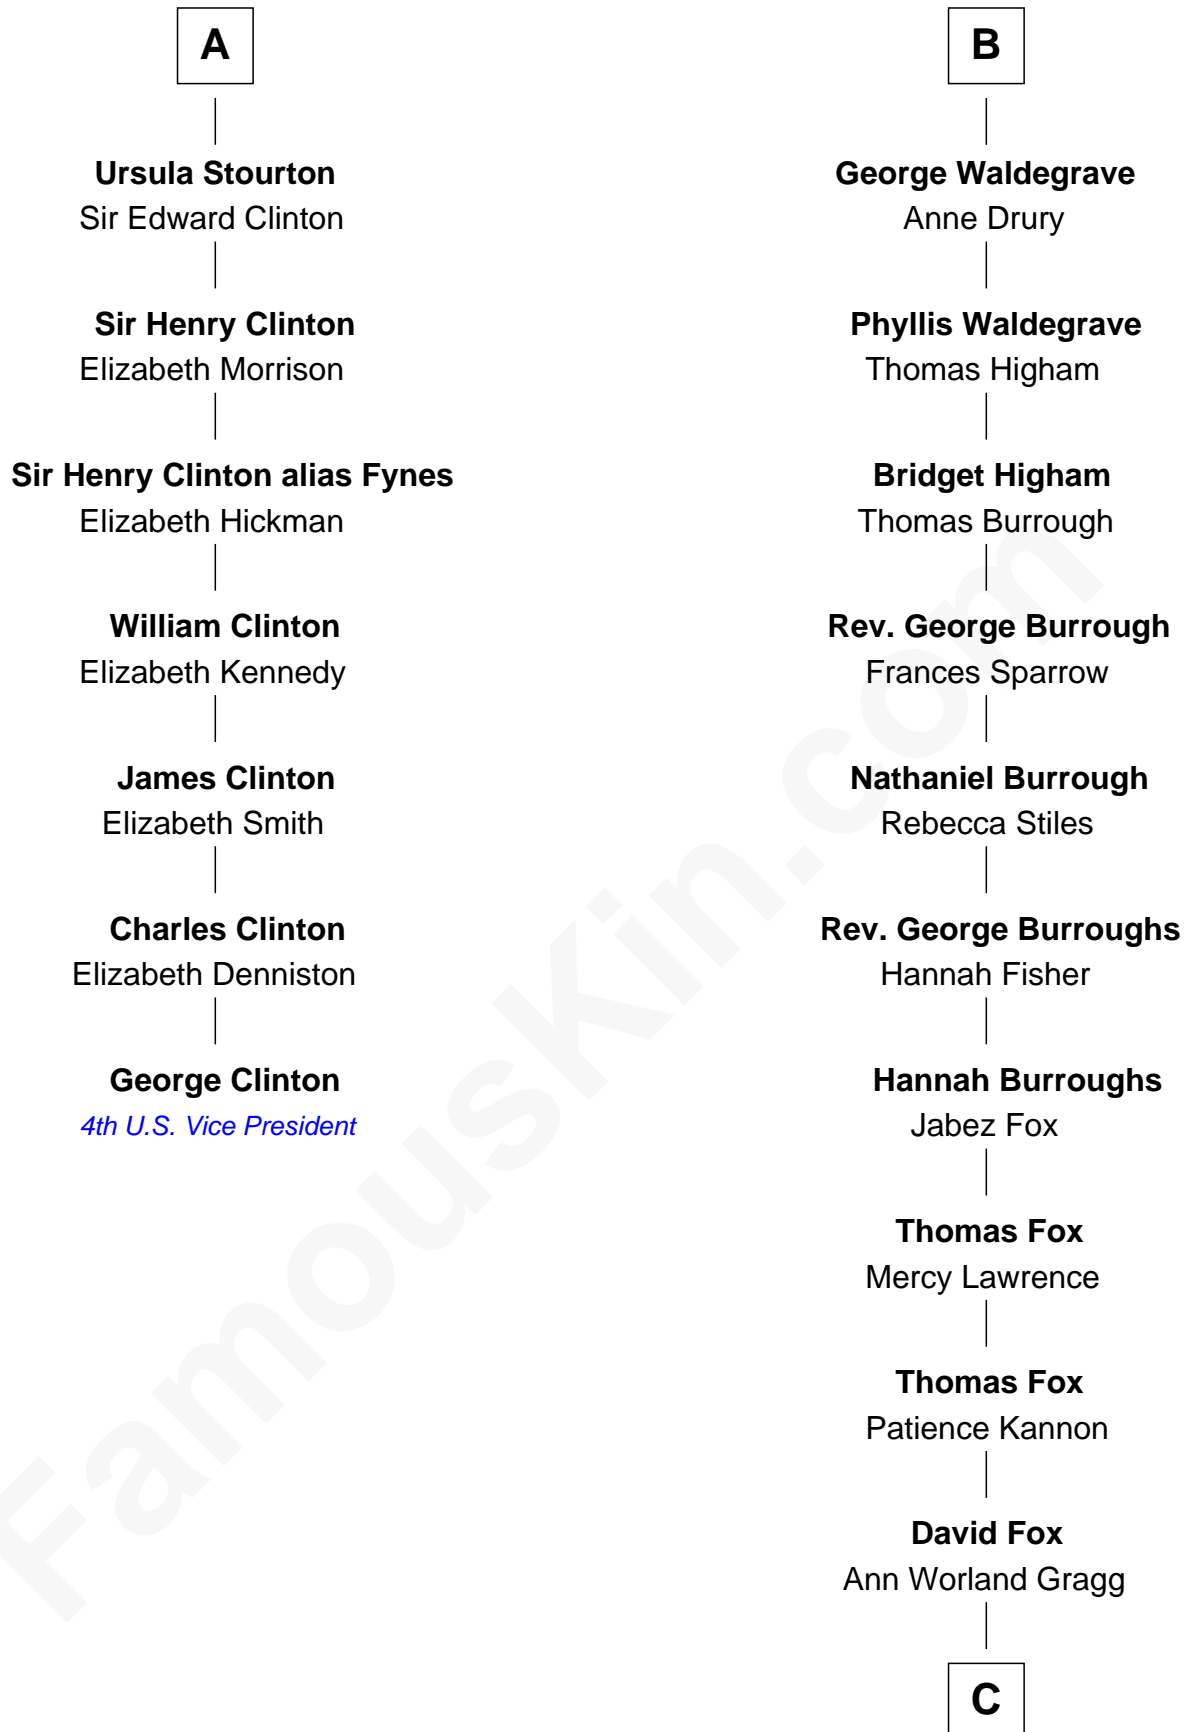

FamousKin.com Relationship Chart of

George Clinton

4th U.S. Vice President

13th cousin 8 times removed of

Bob Moore

Co-Founder, Bob's Red Mill

Eudo la Zouche
Milicent de Cantilupe

Eve la Zouche
Sir Maurice de Berkeley

Thomas de Berkeley
Katherine de Clyvedon

Sir John Berkeley
Elizabeth Betteshorne

Elizabeth Berkeley
Sir John Sutton

Sir John Sutton Dudley
Elizabeth Bramshot

Edmund Dudley
Elizabeth Grey

Elizabeth Dudley
William Stourton

A

Sir William la Zouche
Maud Lovel

Milicent la Zouche
Sir William Deincourt

Margaret Deincourt
Sir Robert de Tibetot

Elizabeth de Tibetot
Sir Philip le Despencer

Margery Despencer
Sir Roger Wentworth

Henry Wentworth
Elizabeth Howard

Margery Wentworth
Sir William Waldegrave

B

C

Morris Fox

Sarah A. Smith

Violette Fox

Daniel Francis Learnard

Clinton Morris Learnard