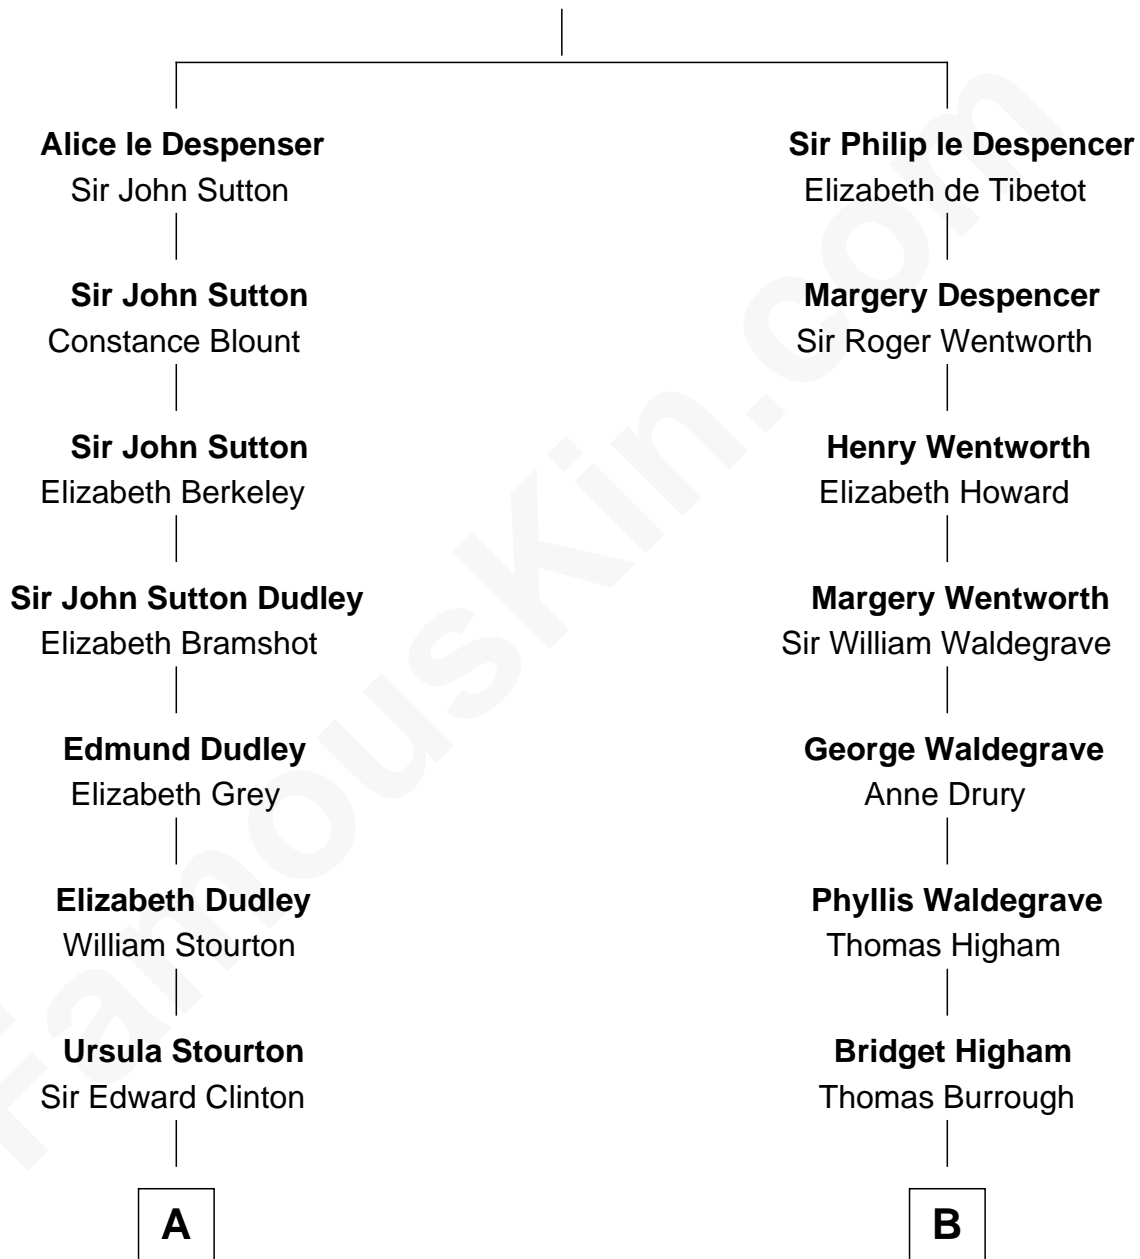

# FamousKin.com Relationship Chart of

**George Clinton**

*4th U.S. Vice President*

12th cousin 6 times removed of

**Bob Moore**

*Co-Founder, Bob's Red Mill*

**Sir Philip le Despencer**

Elizabeth - - - - -

C

Doris Dell Learnard  
Kenneth Earl Moore

**Bob Moore**

*Co-Founder, Bob's Red Mill*

FamousKin.com