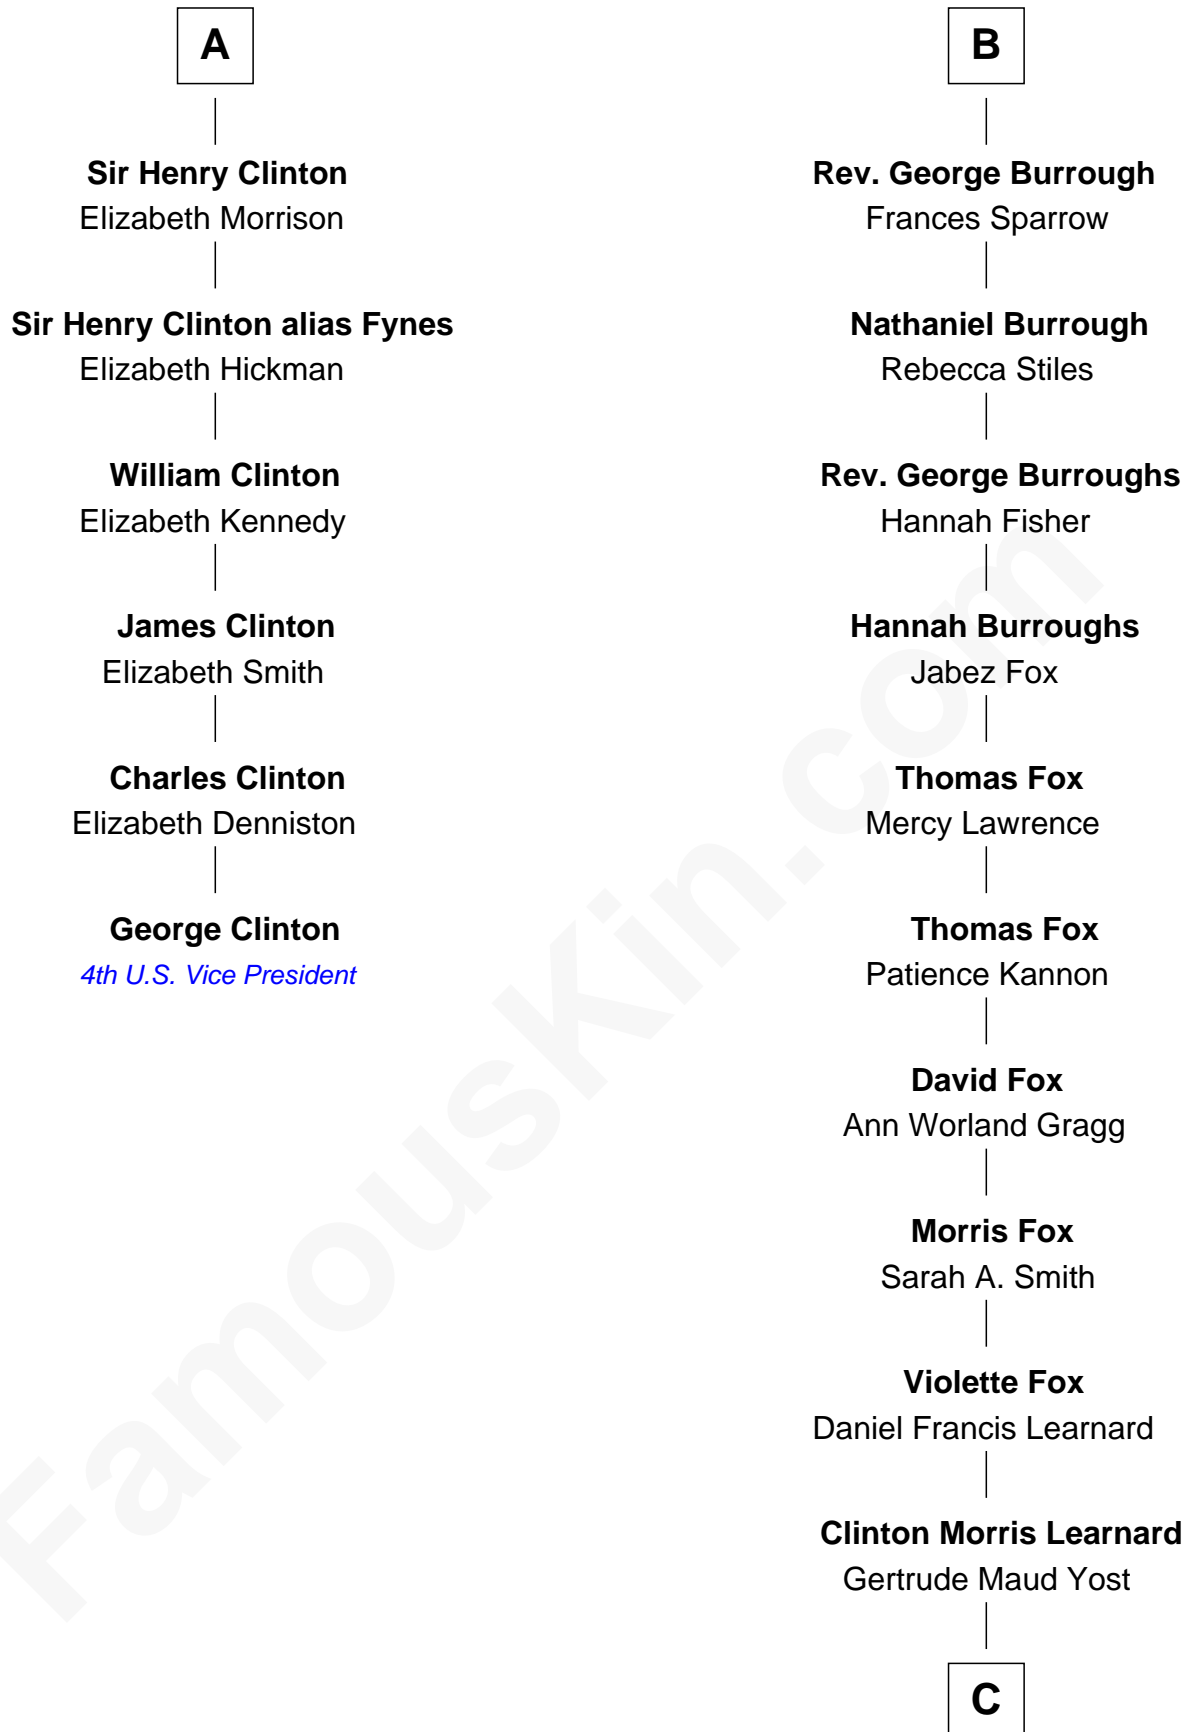

# FamousKin.com Relationship Chart of

**George Clinton**

*4th U.S. Vice President*

12th cousin 6 times removed of

**Bob Moore**

*Co-Founder, Bob's Red Mill*

**Sir Philip le Despencer**

Elizabeth - - - - -

C

Doris Dell Learnard  
Kenneth Earl Moore

**Bob Moore**

*Co-Founder, Bob's Red Mill*

FamousKin.com