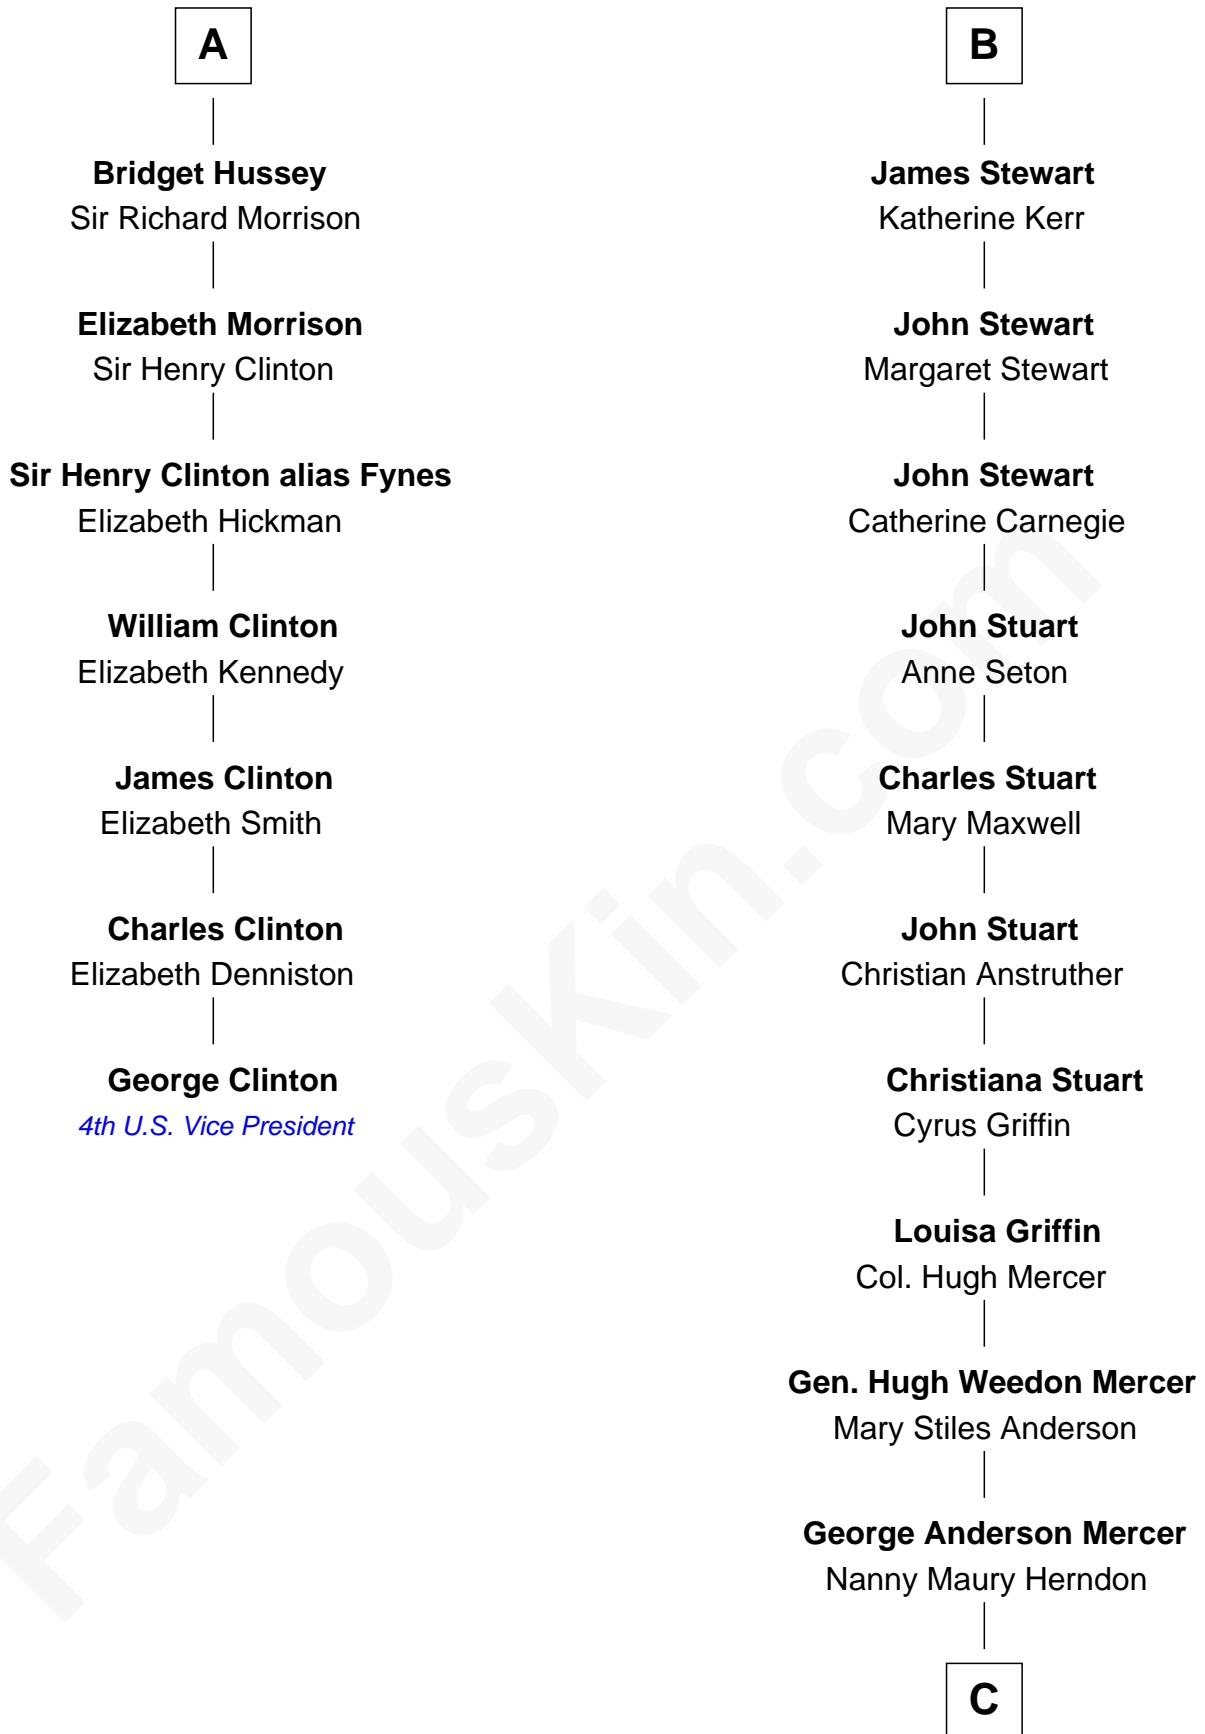

FamousKin.com Relationship Chart of

George Clinton

4th U.S. Vice President

13th cousin 5 times removed of

Johnny Mercer

Songwriter and Co-Founder of Capitol Records

C

George Anderson Mercer
Lillian Elizabeth Ciucevich