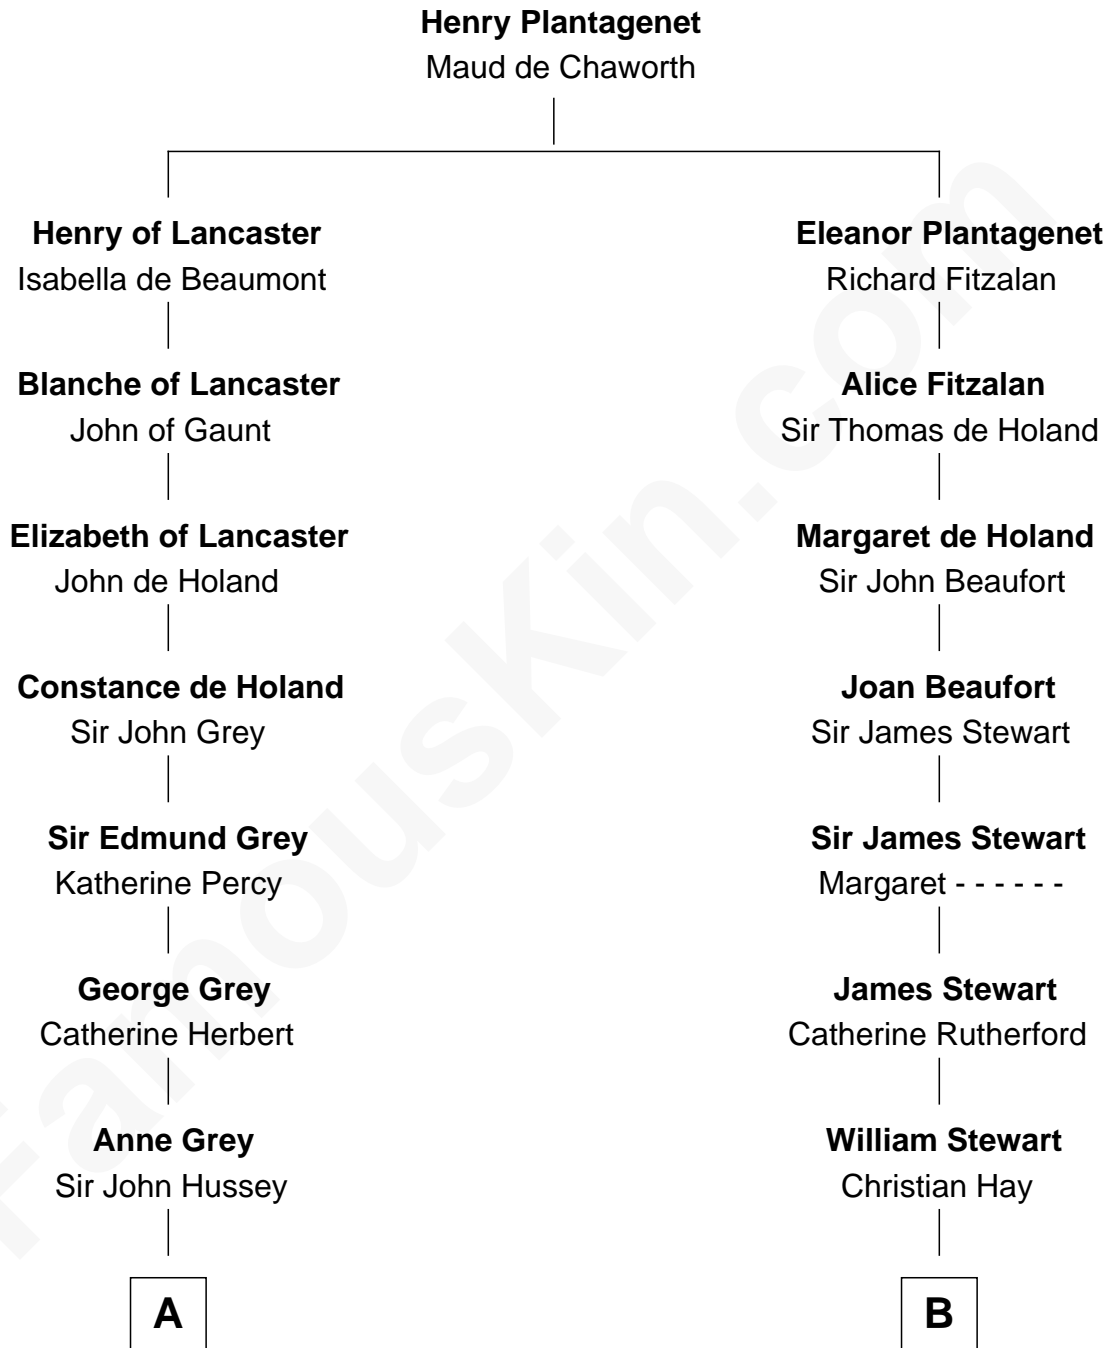

FamousKin.com Relationship Chart of

George Clinton

4th U.S. Vice President

13th cousin 5 times removed of

Johnny Mercer

Songwriter and Co-Founder of Capitol Records

C

George Anderson Mercer
Lillian Elizabeth Ciucevich

Johnny Mercer
Co-Founder of Capitol Records

FamousKin.com