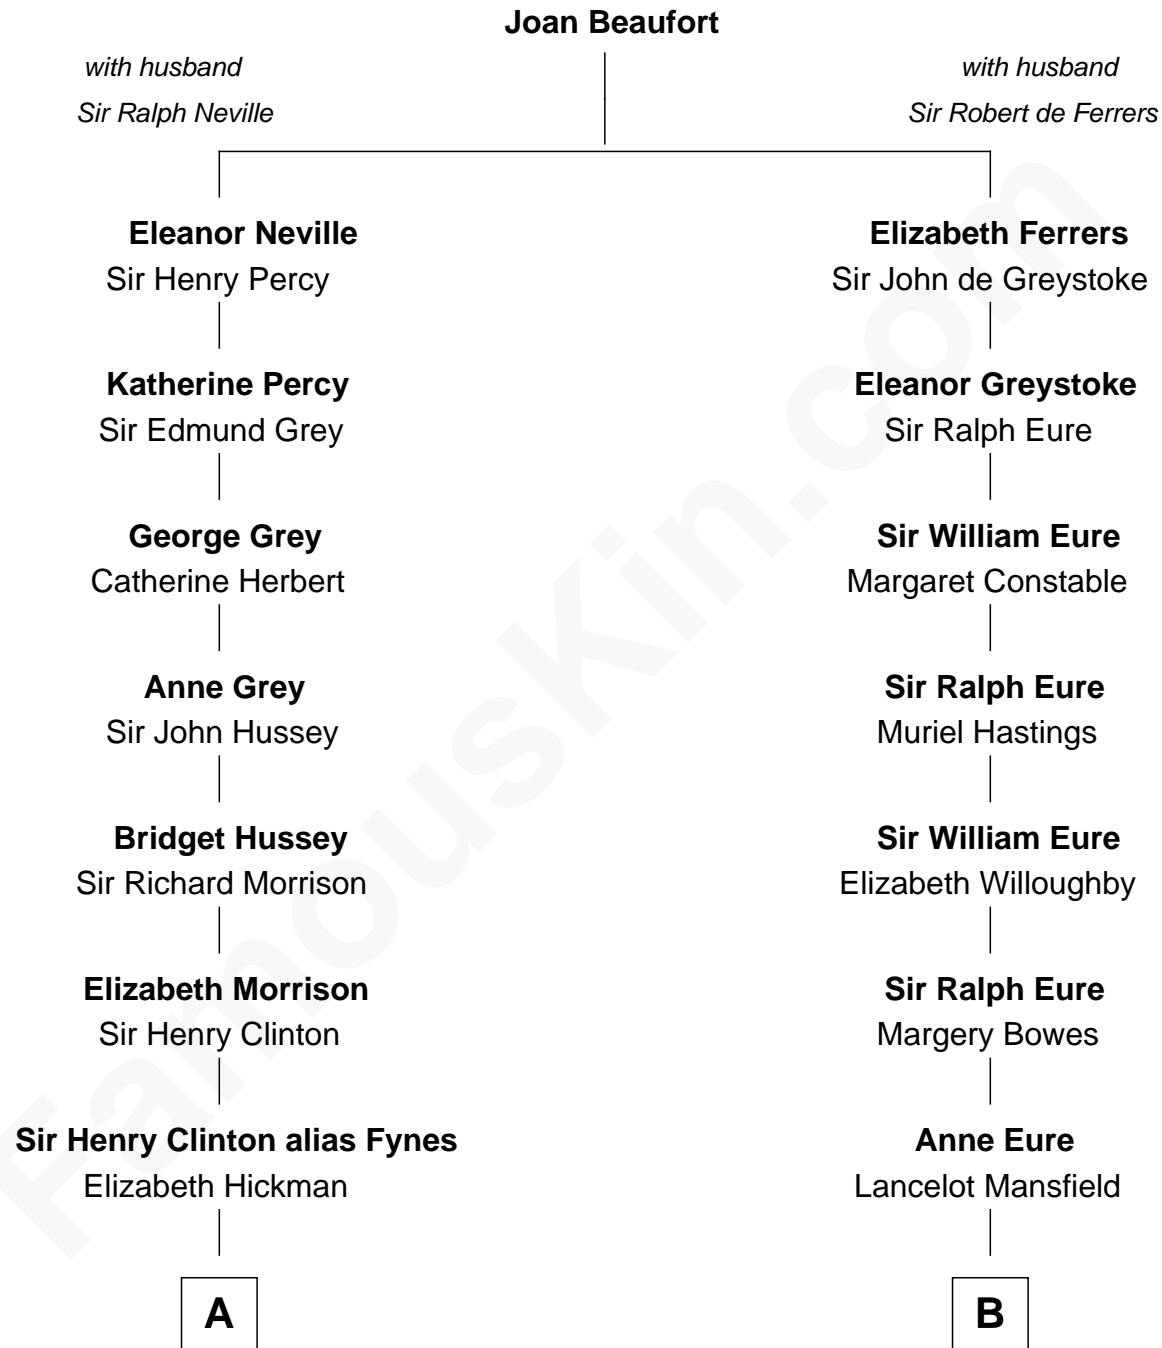

FamousKin.com Relationship Chart of

George Clinton

4th U.S. Vice President

10th cousin 9 times removed of

Zach Snyder

Filmmaker

A

William Clinton
Elizabeth Kennedy

James Clinton
Elizabeth Smith

Charles Clinton
Elizabeth Denniston

George Clinton
4th U.S. Vice President

B

John Mansfield
Elizabeth - - - - -

Elizabeth Mansfield
Rev. John Wilson

Mary Wilson
Rev. Samuel Danforth