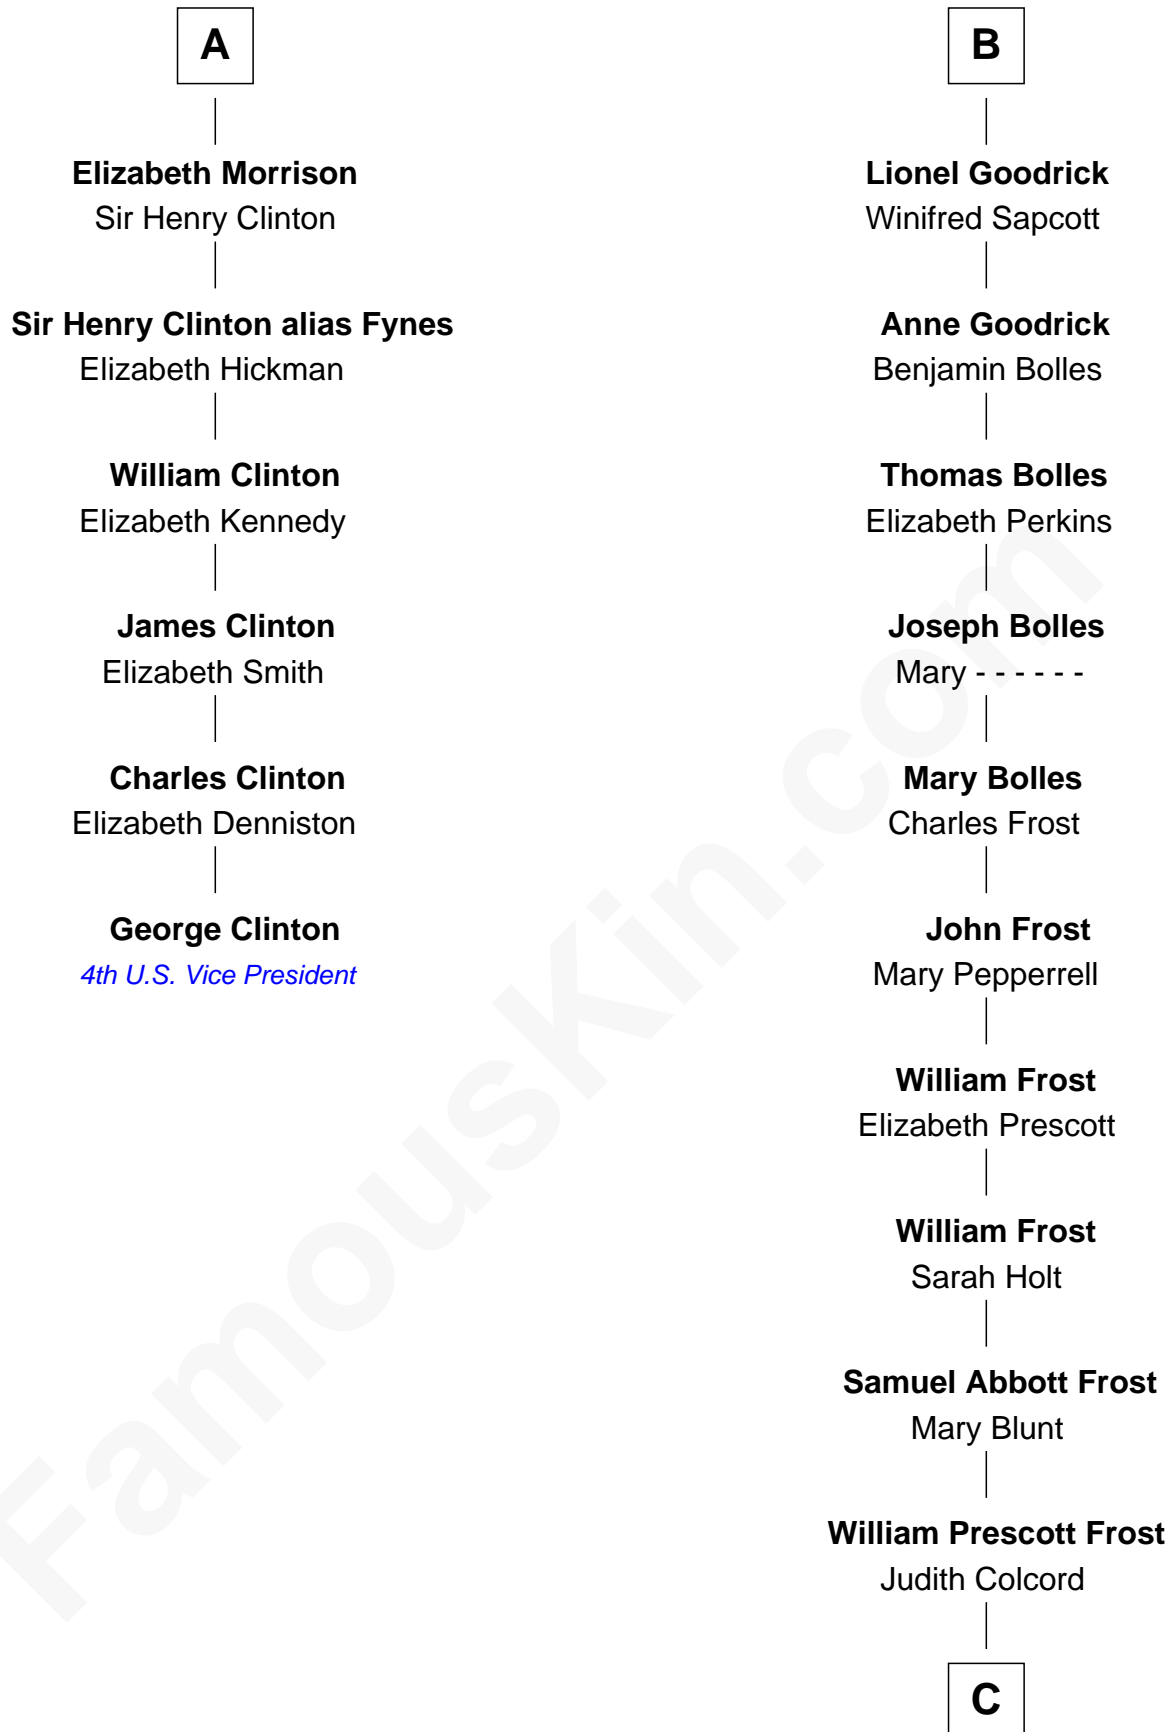

FamousKin.com Relationship Chart of

George Clinton

4th U.S. Vice President

12th cousin 6 times removed of

Robert Frost

Poet and Playwright

C

William Prescott Frost