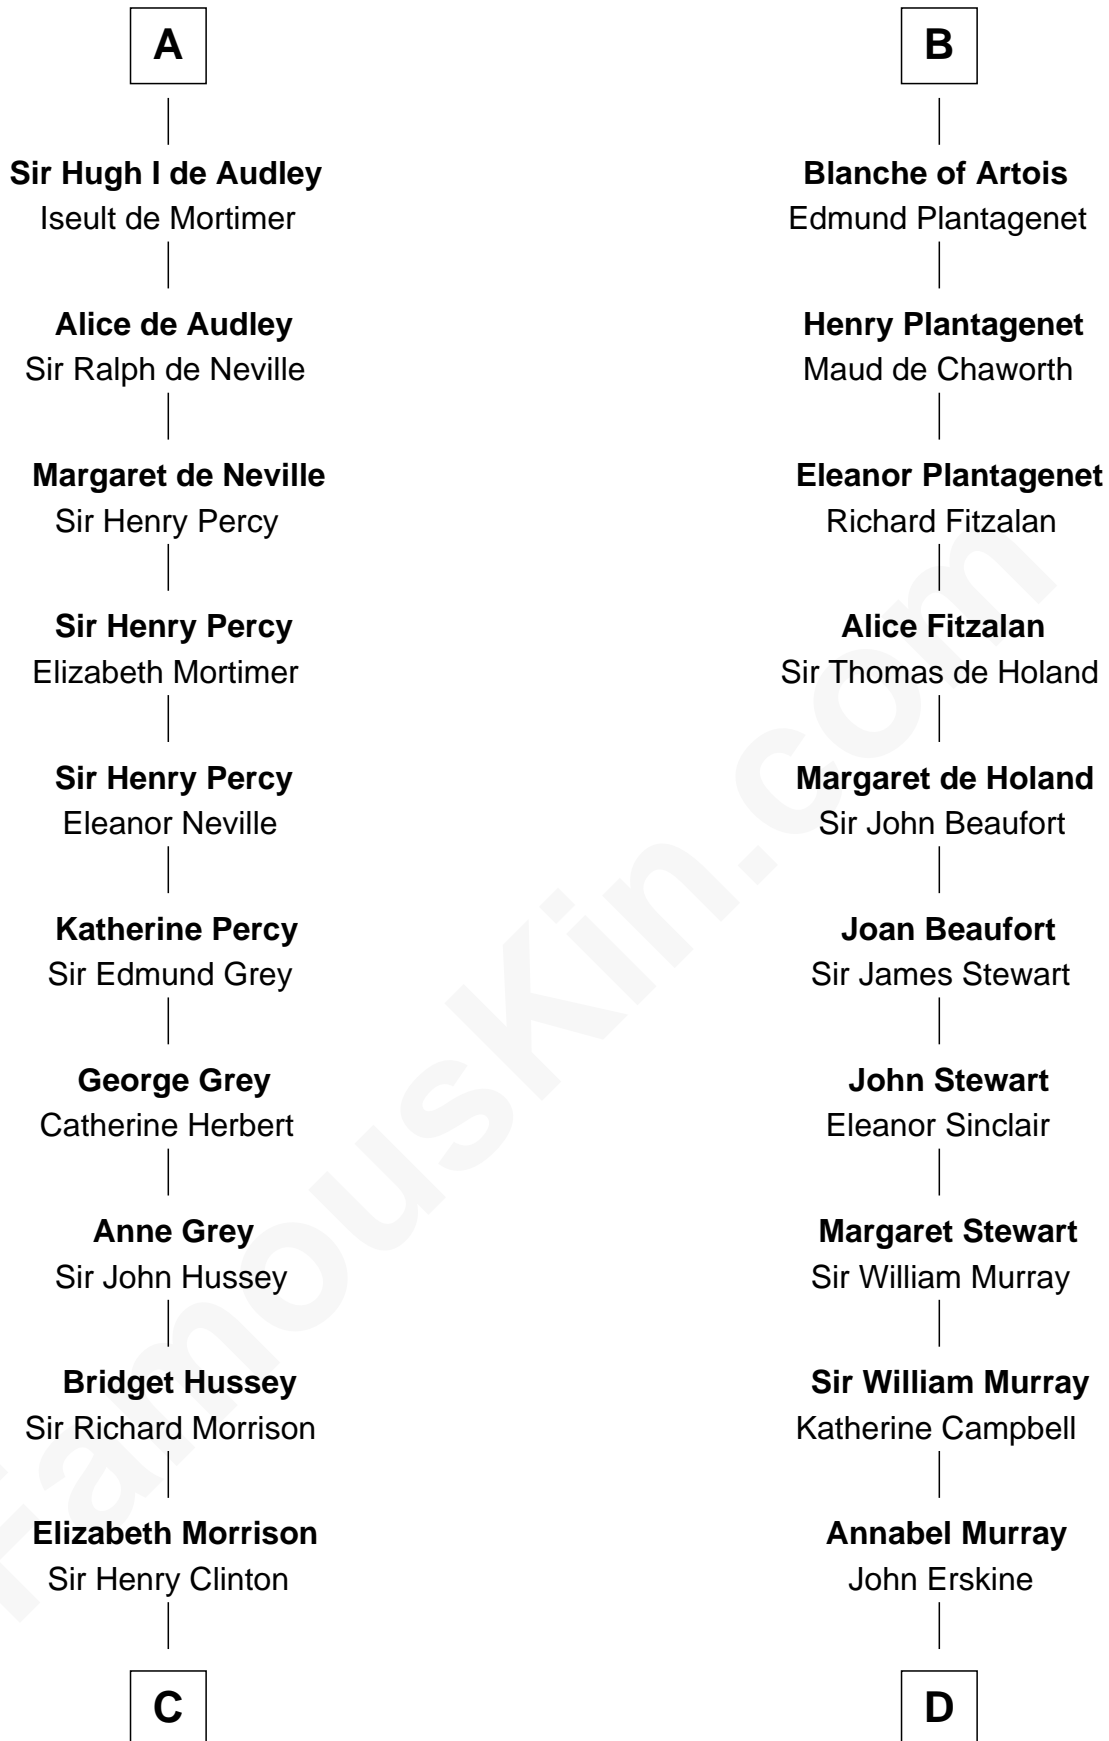

FamousKin.com Relationship Chart of

George Clinton

4th U.S. Vice President

21st cousin of

Major John Pitcairn

British Commander at Battle of Lexington

Albert III, Count of Namur

Ida of Saxony

Adelaide of Namur

Otto II of Chiny

Ide de Chiny

Gottfried I, Count of Louvain

Godfrey II, Count of Louvain

Luitgarde of Sulzbach

Godfrey III, Count of Louvain

Marguerite of Limbourg

Henry I, Duke of Brabant

Mathilde of Boulogne

Henry II, Duke of Brabant

Marie of Hohenstaufen

Matilda of Brabant

Robert I, Count of Artois

B

C