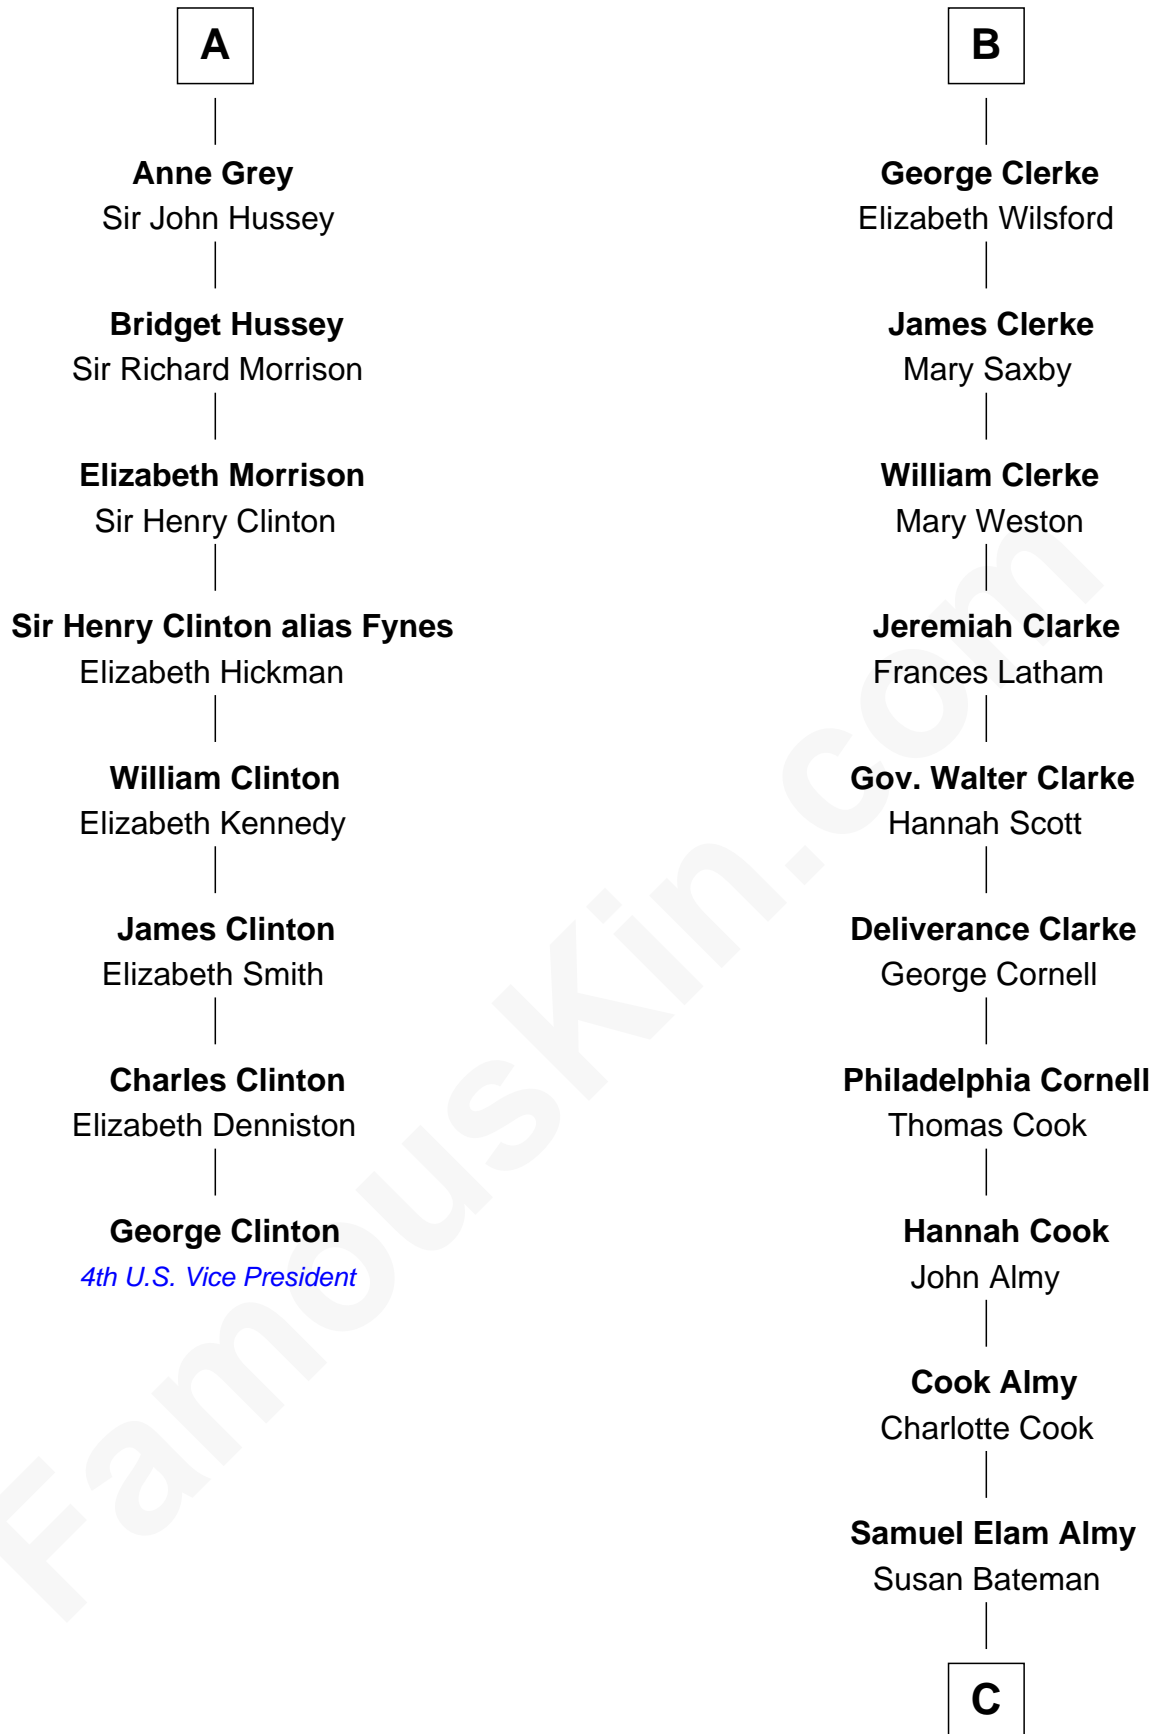

# FamousKin.com Relationship Chart of

**George Clinton**

*4th U.S. Vice President*

14th cousin 6 times removed of

**Marilyn Monroe**

*Actress, Model, and Singer*

**Sir Thebaud de Verdun**

*with wife  
Maud Mortimer*

Elizabeth Bromwich

**Sir Walter Devereux**

Elizabeth Merbery

**Anne Devereux**

William Herbert

**Catherine Herbert**

George Grey

**A**

**Sir Thomas Ferrers**

Elizabeth Freville

**Sir Henry Ferrers**

Margaret Heckstall

**Elizabeth Ferrers**

James Clerke

**B**

**C**

—  
**Susan Bateman Almy**

Charles Adams Gifford

—  
**Frederick Almy Gifford**

Elizabeth Easton Tennant

—  
**Charles Stanley Gifford**

Gladys Pearl Monroe

—  
**Marilyn Monroe**

*Actress, Model, and Singer*