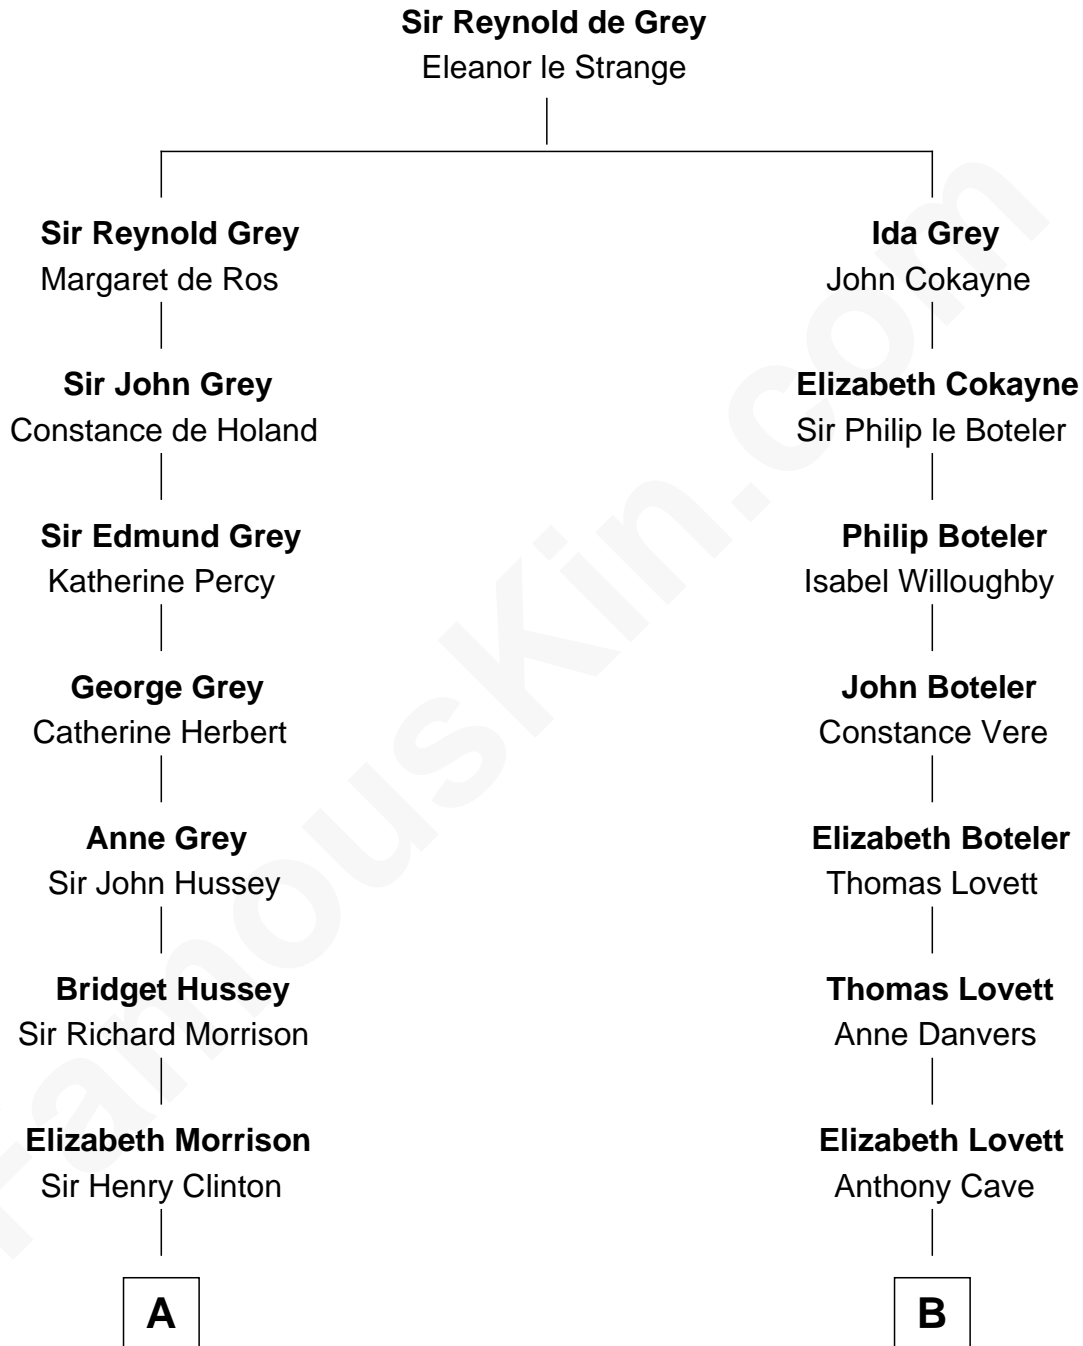

FamousKin.com Relationship Chart of

George Clinton

4th U.S. Vice President

11th cousin 8 times removed of

Marilyn Monroe

Actress, Model, and Singer

C

Frederick Almy Gifford
Elizabeth Easton Tennant

Charles Stanley Gifford
Gladys Pearl Monroe

Marilyn Monroe
Actress, Model, and Singer

FamousKin.com