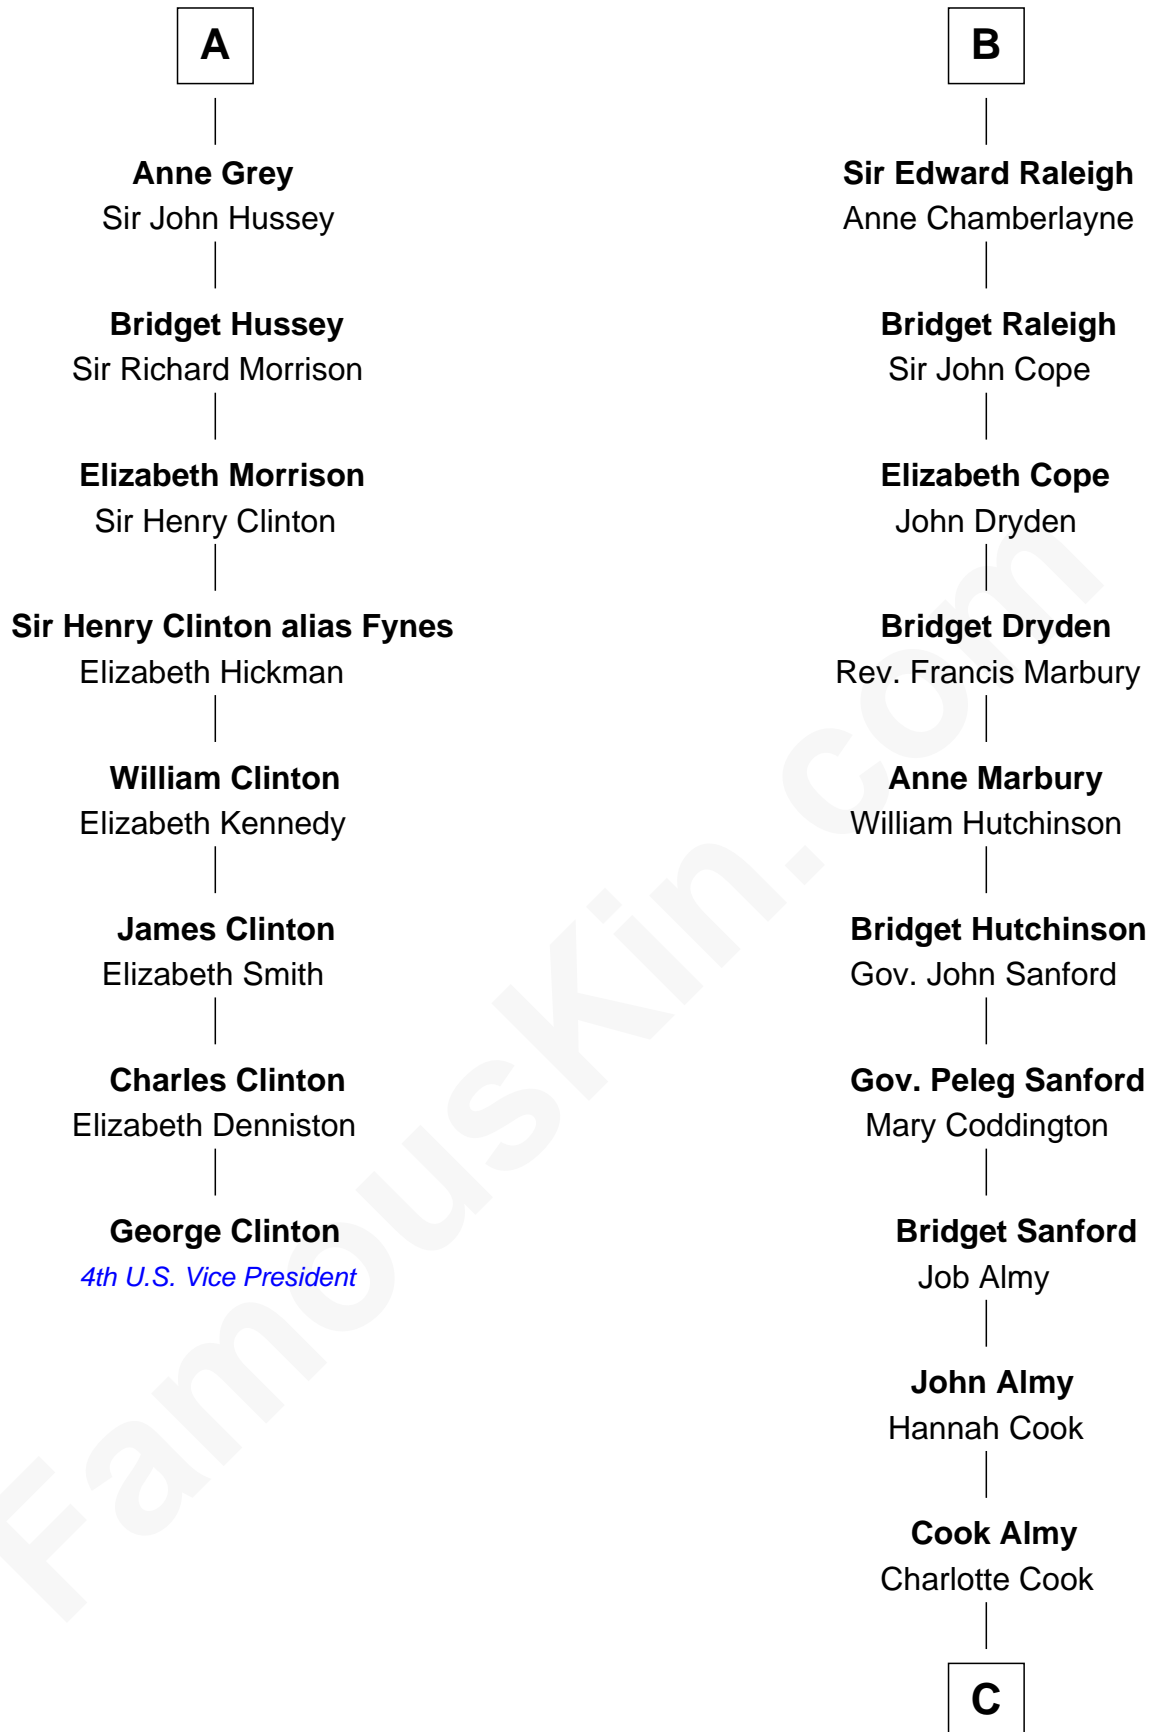

# FamousKin.com Relationship Chart of

**George Clinton**

*4th U.S. Vice President*

14th cousin 7 times removed of

**Marilyn Monroe**

*Actress, Model, and Singer*

**C**

Samuel Elam Almy

Susan Bateman

Susan Bateman Almy

Charles Adams Gifford

Frederick Almy Gifford

Elizabeth Easton Tennant

Charles Stanley Gifford

Gladys Pearl Monroe

**Marilyn Monroe**

*Actress, Model, and Singer*

FamousKin.com