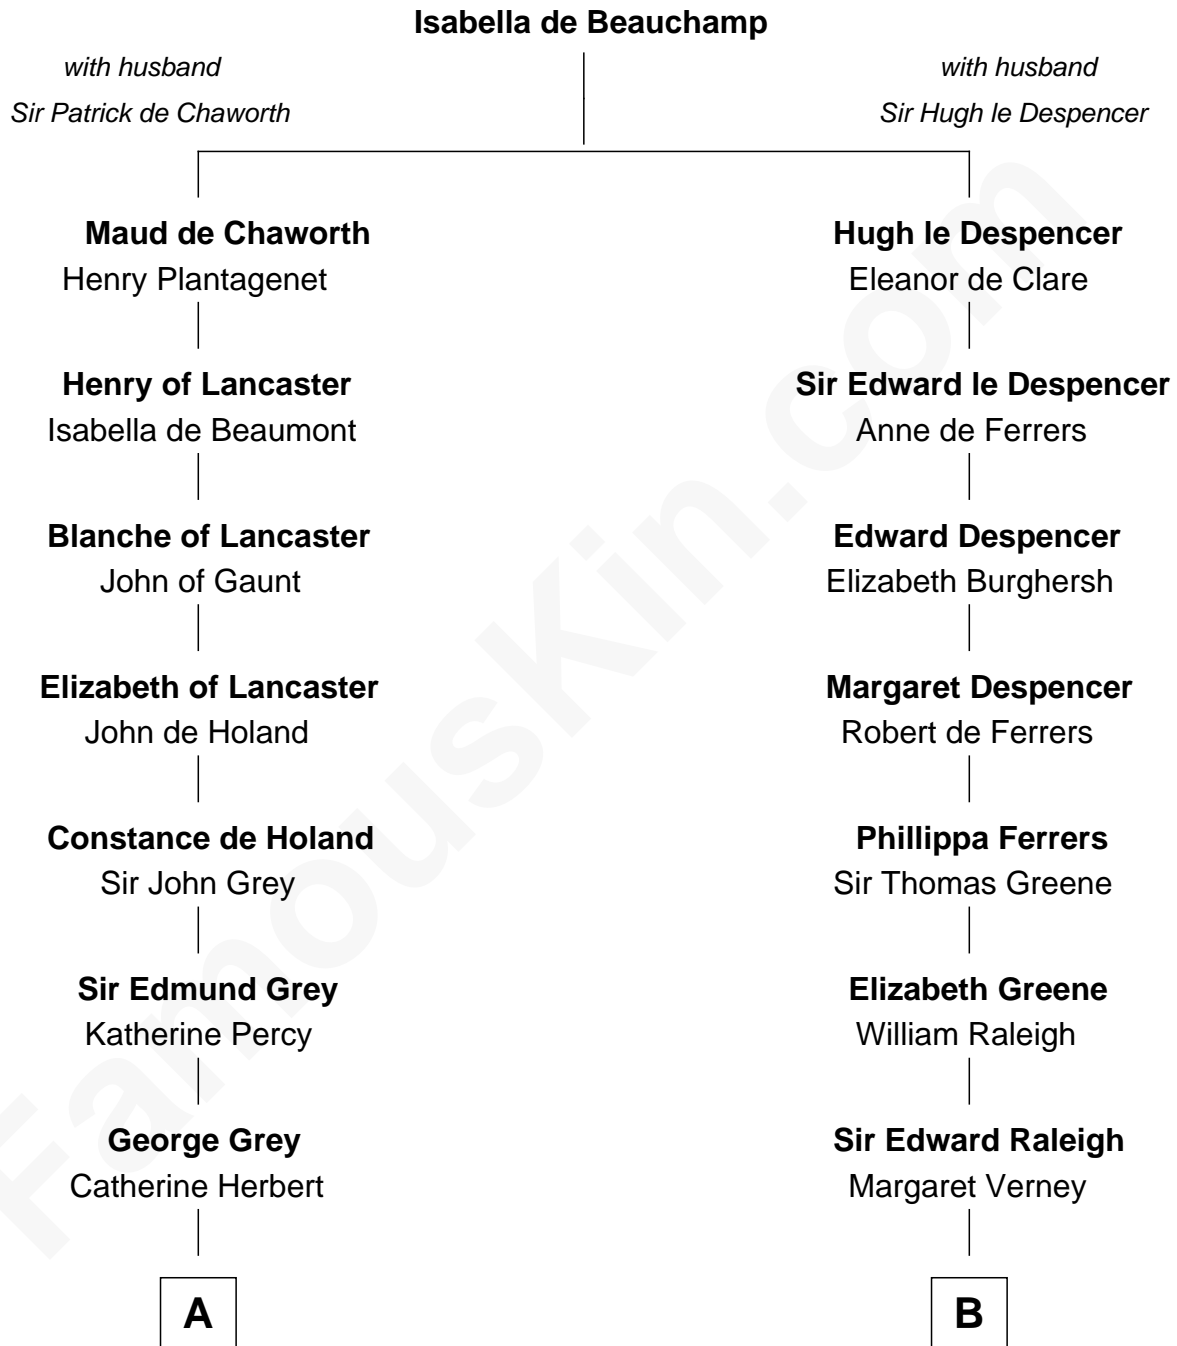

# FamousKin.com Relationship Chart of

**George Clinton**

*4th U.S. Vice President*

14th cousin 7 times removed of

**Marilyn Monroe**

*Actress, Model, and Singer*

**C**

Samuel Elam Almy

Susan Bateman

Susan Bateman Almy

Charles Adams Gifford

Frederick Almy Gifford

Elizabeth Easton Tennant

Charles Stanley Gifford

Gladys Pearl Monroe

**Marilyn Monroe**

*Actress, Model, and Singer*

FamousKin.com