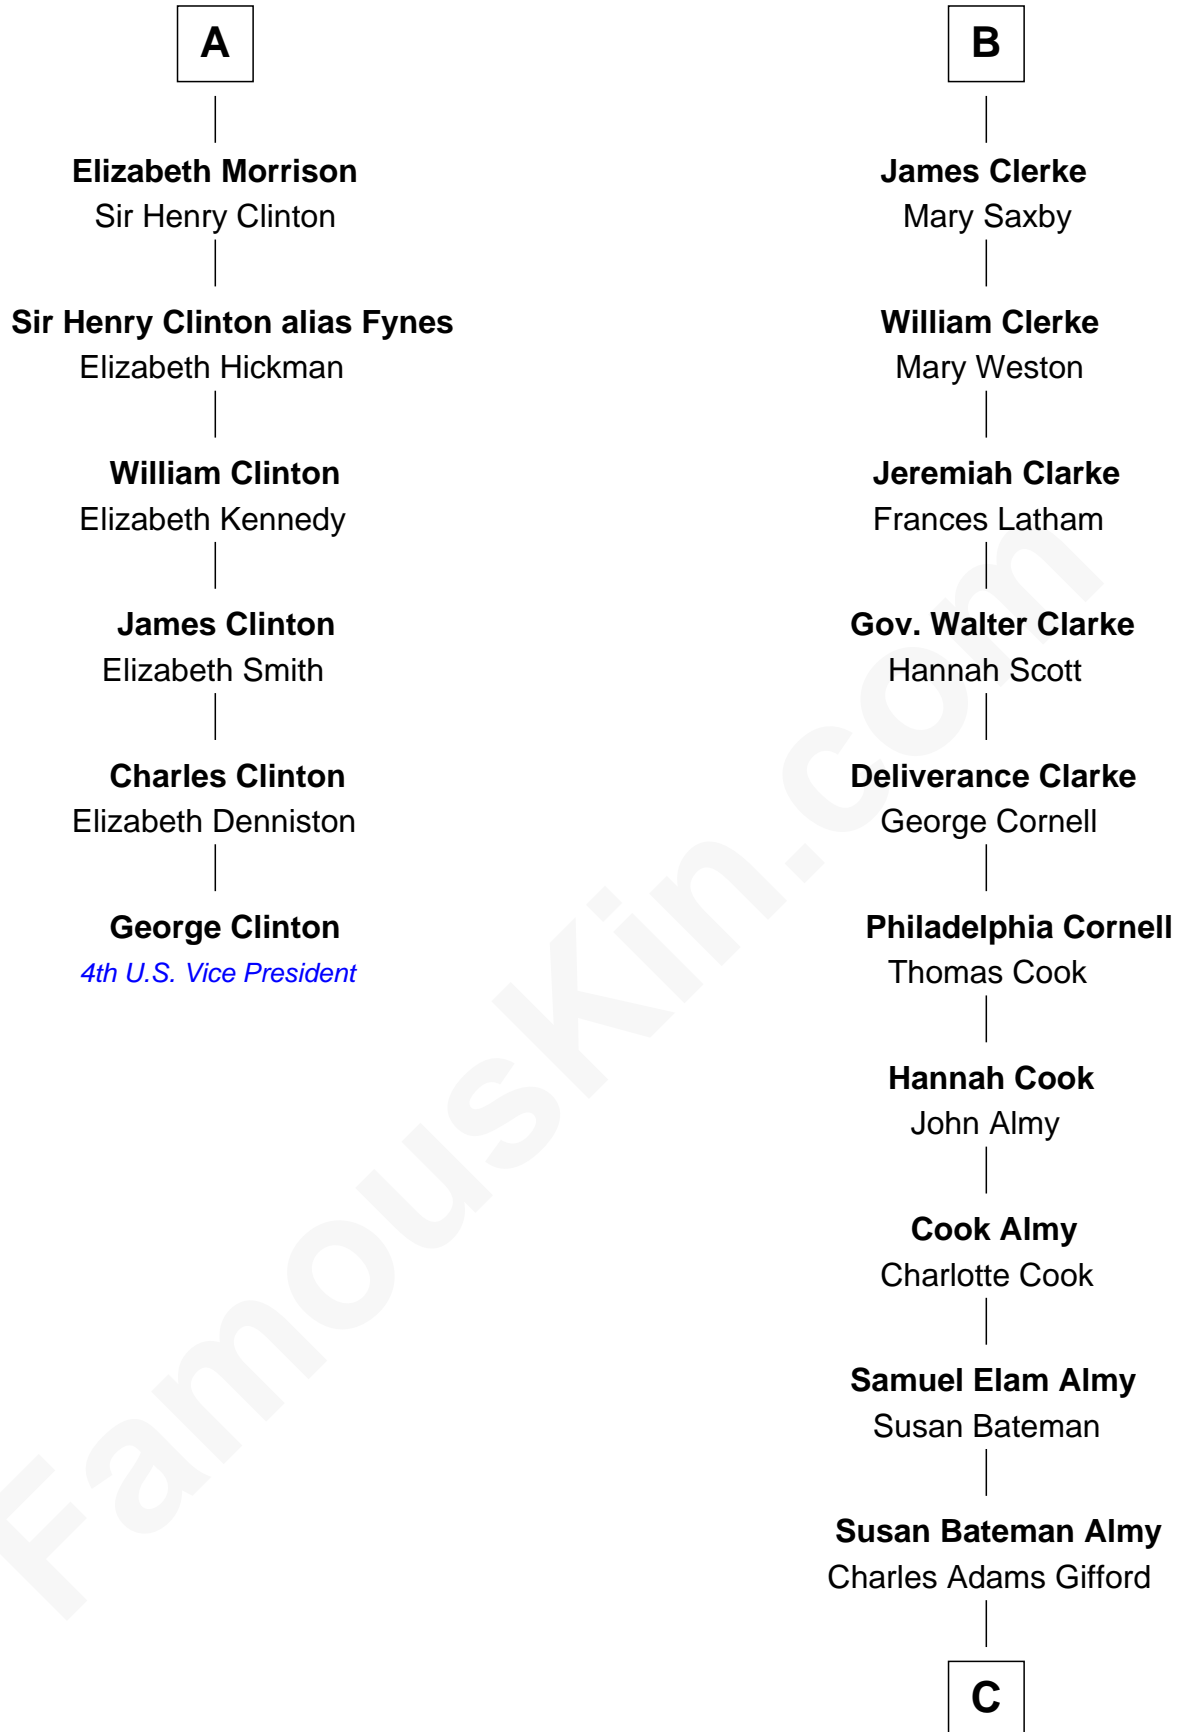

FamousKin.com Relationship Chart of

George Clinton

4th U.S. Vice President

12th cousin 7 times removed of

Marilyn Monroe

Actress, Model, and Singer

Sir William de Ros
Margery de Badlesmere

Thomas de Ros
Beatrice de Stafford

Maud de Roos
John de Welles

Margaret de Ros
Sir Reynold Grey

Margery de Welles
Stephen le Scrope

Sir John Grey
Constance de Holand

Maude le Scrope
Sir Baldwin Freville

Sir Edmund Grey
Katherine Percy

Elizabeth Freville
Sir Thomas Ferrers

George Grey
Catherine Herbert

Sir Henry Ferrers
Margaret Heckstall

Anne Grey
Sir John Hussey

Elizabeth Ferrers
James Clerke

Bridget Hussey
Sir Richard Morrison

George Clerke
Elizabeth Wilsford

A

B

C

Frederick Almy Gifford
Elizabeth Easton Tennant

Charles Stanley Gifford
Gladys Pearl Monroe

Marilyn Monroe
Actress, Model, and Singer

FamousKin.com