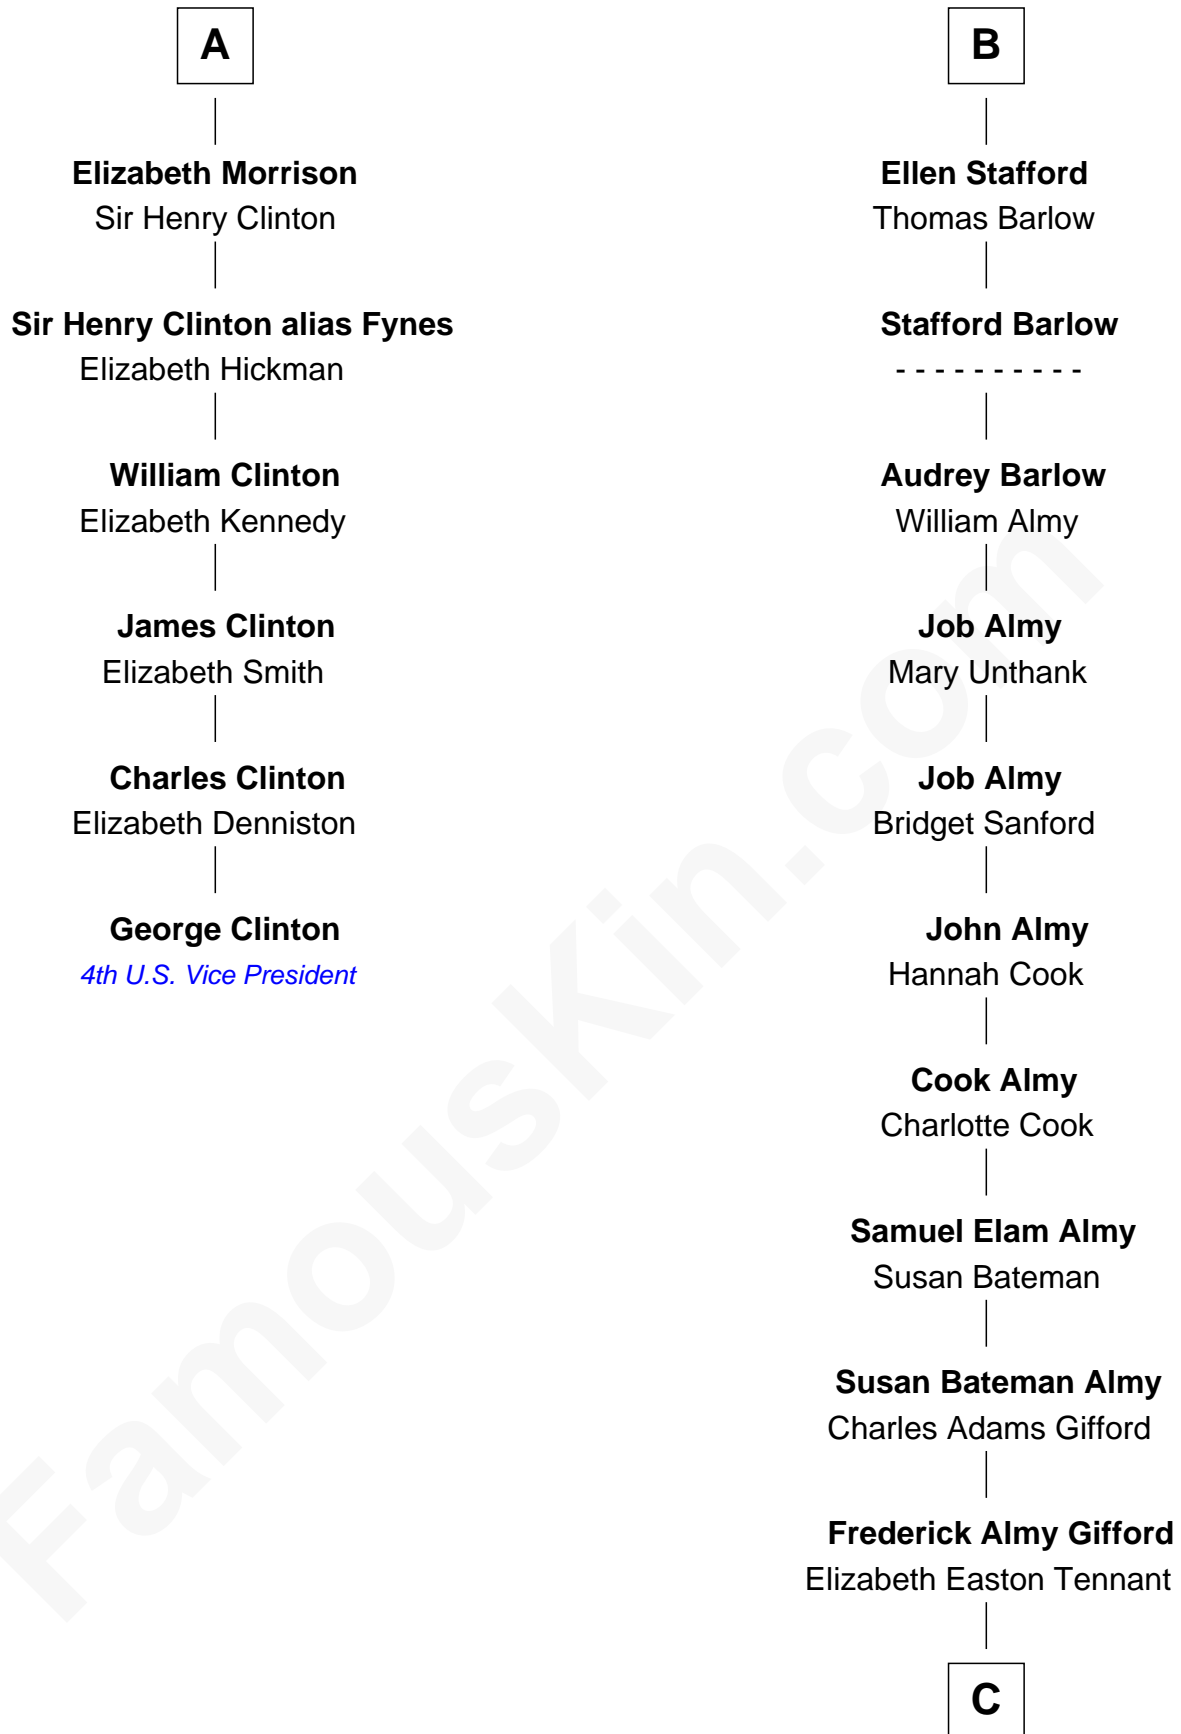

# FamousKin.com Relationship Chart of

**George Clinton**

*4th U.S. Vice President*

12th cousin 6 times removed of

**Marilyn Monroe**

*Actress, Model, and Singer*

**Ralph de Stafford**

C

Charles Stanley Gifford

Gladys Pearl Monroe

Marilyn Monroe

*Actress, Model, and Singer*

FamousKin.com