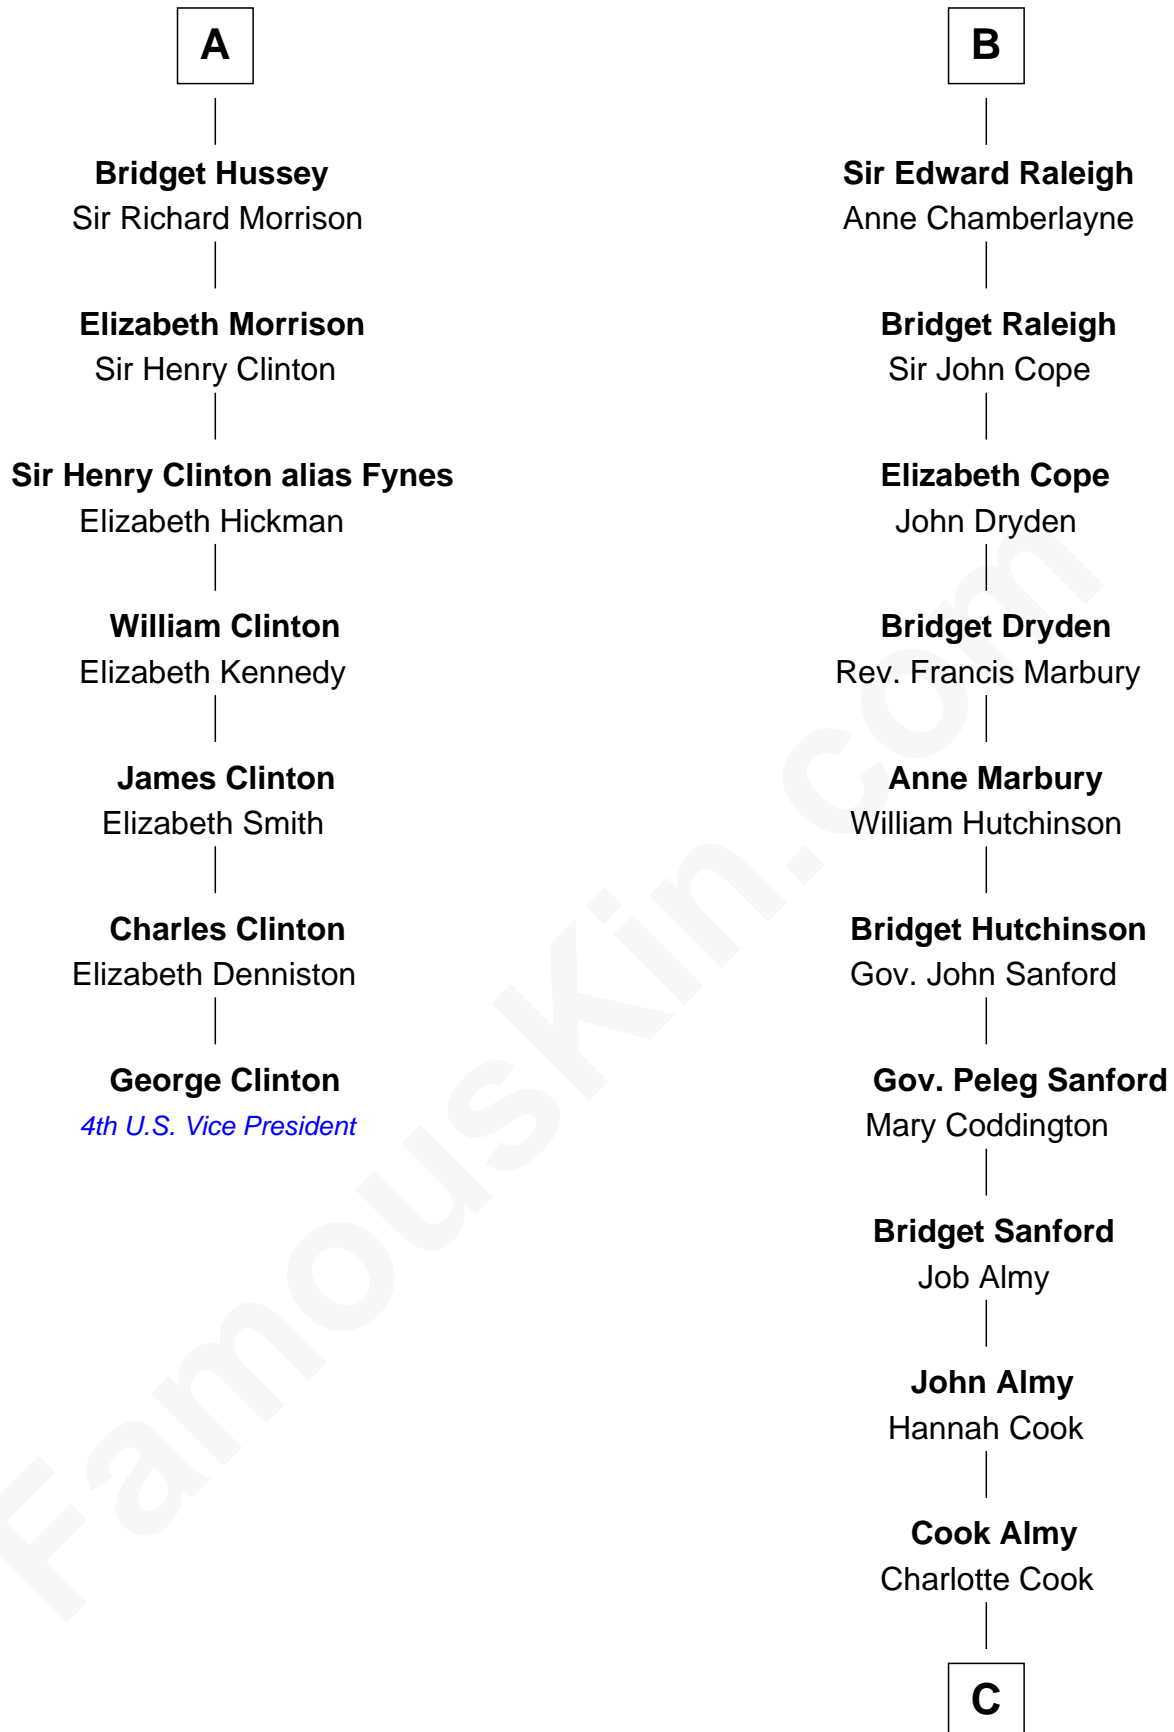

FamousKin.com Relationship Chart of

George Clinton

4th U.S. Vice President

13th cousin 8 times removed of

Marilyn Monroe

Actress, Model, and Singer

Sir Hugh I de Audley

Iseult de Mortimer

Alice de Audley
Sir Ralph de Neville

Margaret de Neville
Sir Henry Percy

Sir Henry Percy
Elizabeth Mortimer

Sir Henry Percy
Eleanor Neville

Katherine Percy
Sir Edmund Grey

George Grey
Catherine Herbert

Anne Grey
Sir John Hussey

A

Hugh de Audley
Margaret de Clare

Margaret de Audley
Ralph de Stafford

Elizabeth de Stafford
John de Ferrers

Robert de Ferrers
Margaret Despencer

Phillippa Ferrers
Sir Thomas Greene

Elizabeth Greene
William Raleigh

Sir Edward Raleigh
Margaret Verney

B

C

Samuel Elam Almy

Susan Bateman

Susan Bateman Almy

Charles Adams Gifford

Frederick Almy Gifford