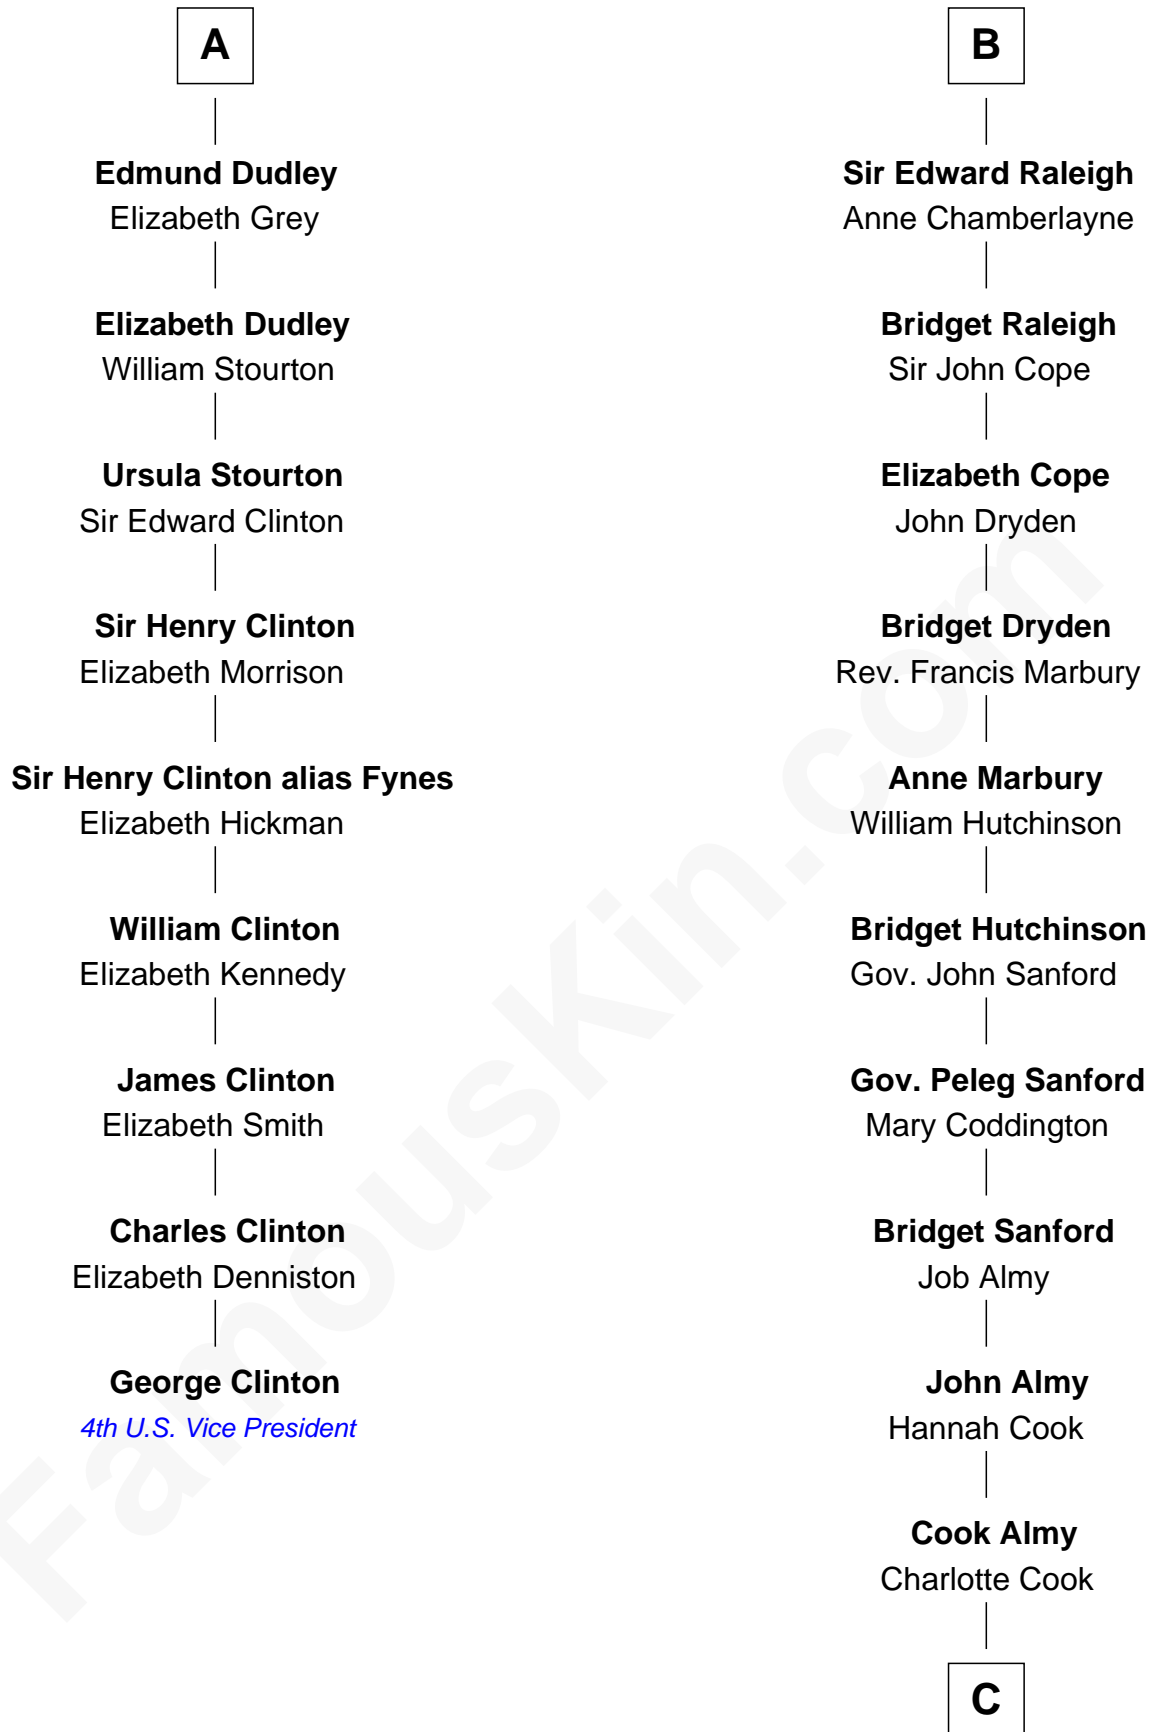

# FamousKin.com Relationship Chart of

**George Clinton**

*4th U.S. Vice President*

15th cousin 6 times removed of

**Marilyn Monroe**

*Actress, Model, and Singer*

**Sir Hugh le Despencer**

Isabella de Beauchamp

Eleanor de Clare

**Sir Edward le Despencer**

Anne de Ferrers

**Edward Despencer**

Elizabeth Burghersh

**Margaret Despencer**

Robert de Ferrers

**Phillippa Ferrers**

Sir Thomas Greene

**Elizabeth Greene**

William Raleigh

**Sir Edward Raleigh**

Margaret Verney

**B**

**C**

**Samuel Elam Almy**

Susan Bateman

**Susan Bateman Almy**

Charles Adams Gifford

**Frederick Almy Gifford**

Elizabeth Easton Tennant

**Charles Stanley Gifford**

Gladys Pearl Monroe

**Marilyn Monroe**