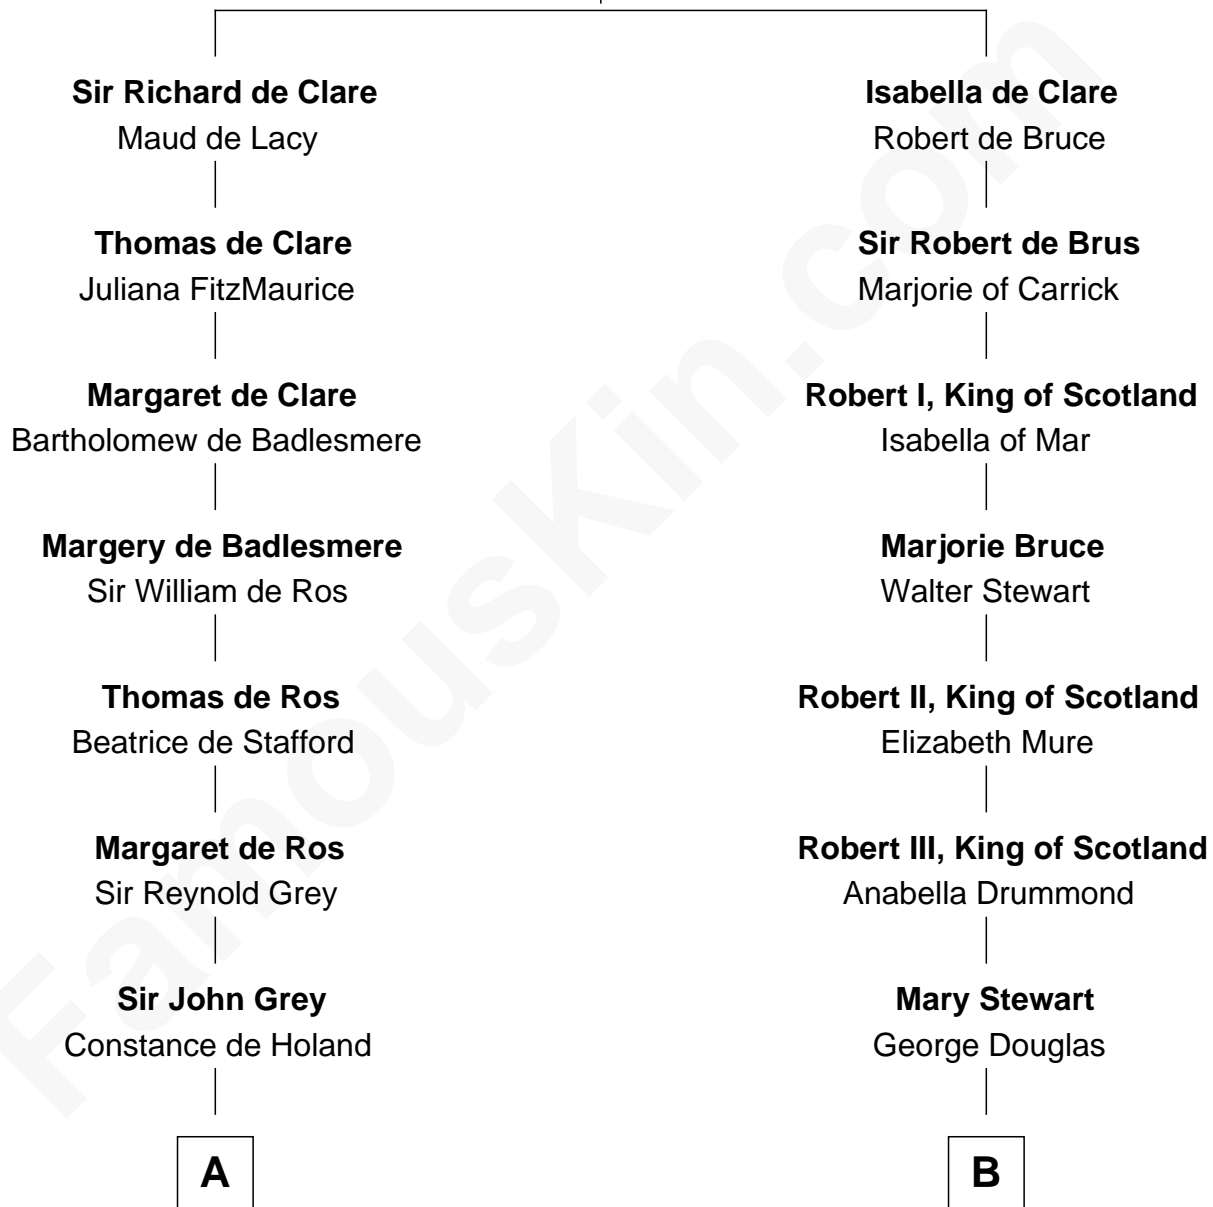

## Relationship Chart of

**George Clinton**

*4th U.S. Vice President*

16th cousin 4 times removed of

**Noel Coward**

*Playwright, Actor, and Songwriter*

**Gilbert de Clare**

Isabel Marshal

**C**

Henry Veitch

Margaret Harrison

Henry Gordon Veitch

Mary Kathleen Synch

Violet Agnes Veitch

Arthur Sabin Coward

**Noel Coward**