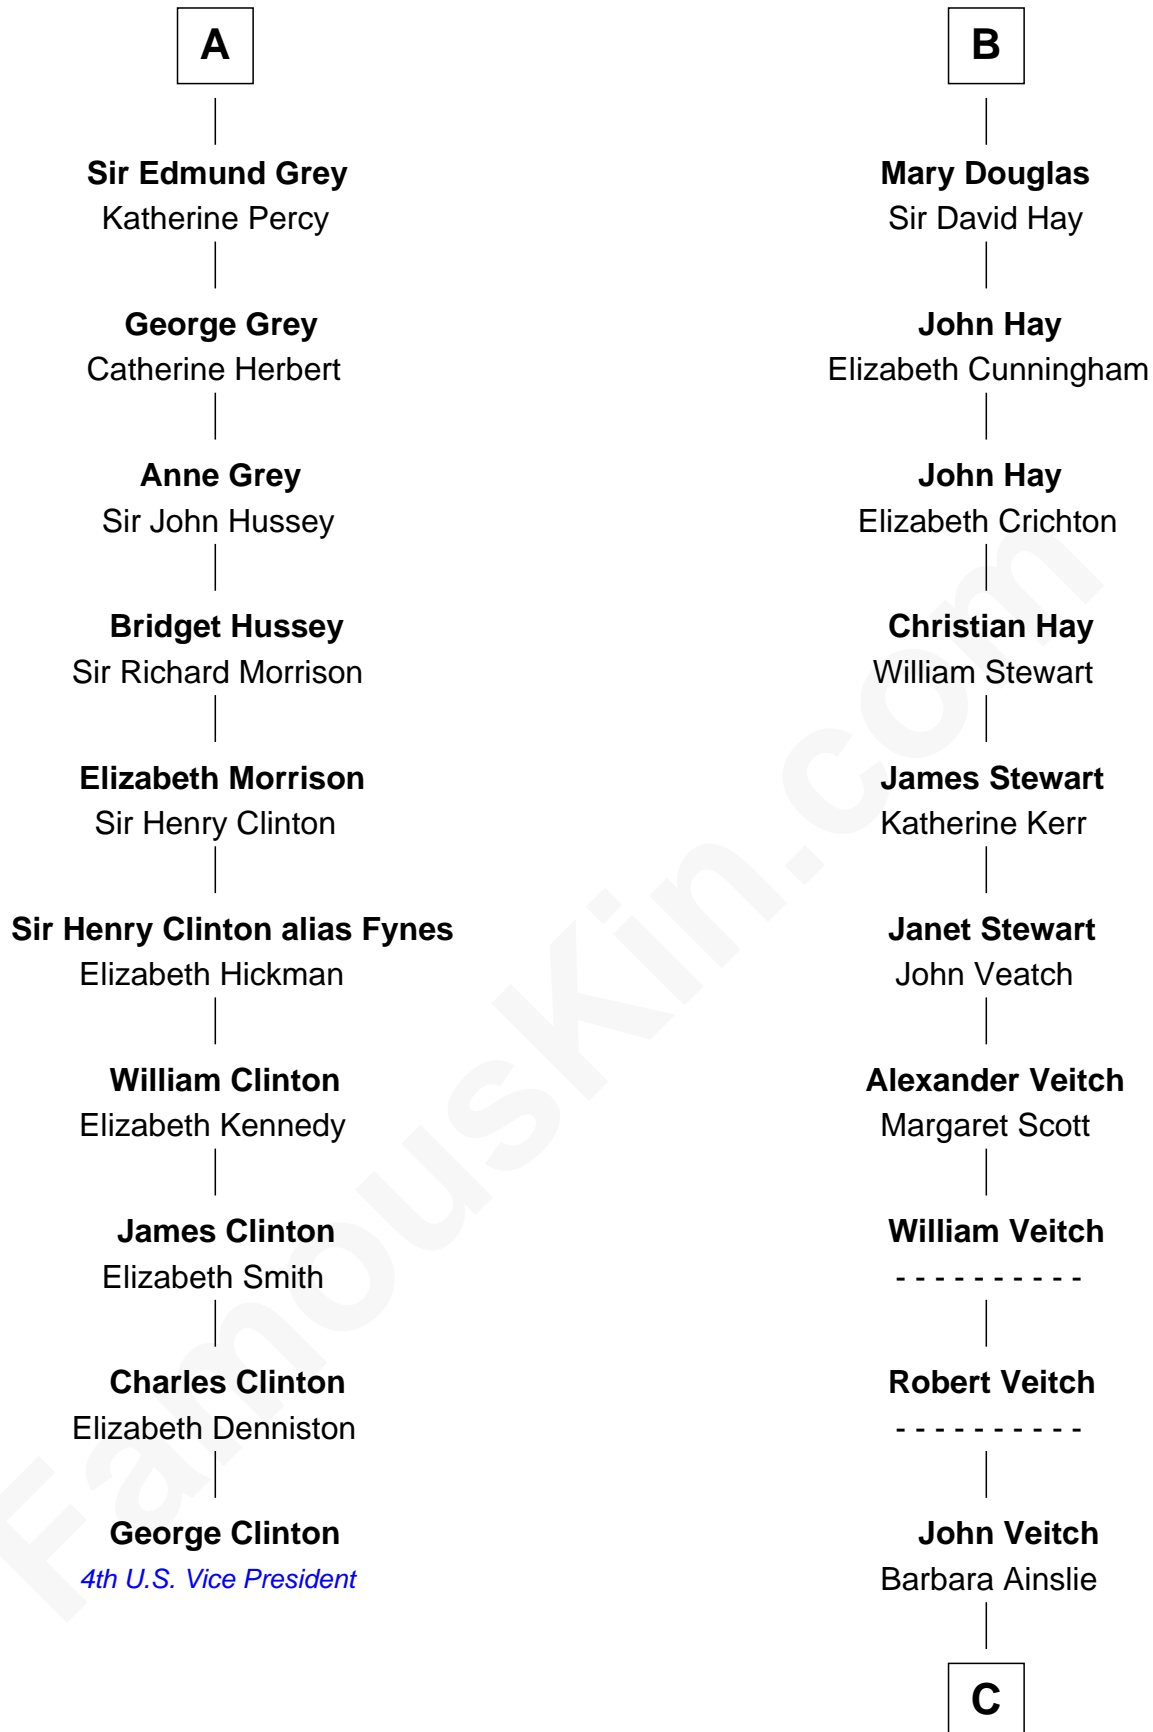

## Relationship Chart of

**George Clinton**

*4th U.S. Vice President*

16th cousin 4 times removed of

**Noel Coward**

*Playwright, Actor, and Songwriter*

**Gilbert de Clare**

Isabel Marshal

**C**

Henry Veitch

Margaret Harrison

Henry Gordon Veitch

Mary Kathleen Synch

Violet Agnes Veitch

Arthur Sabin Coward

**Noel Coward**