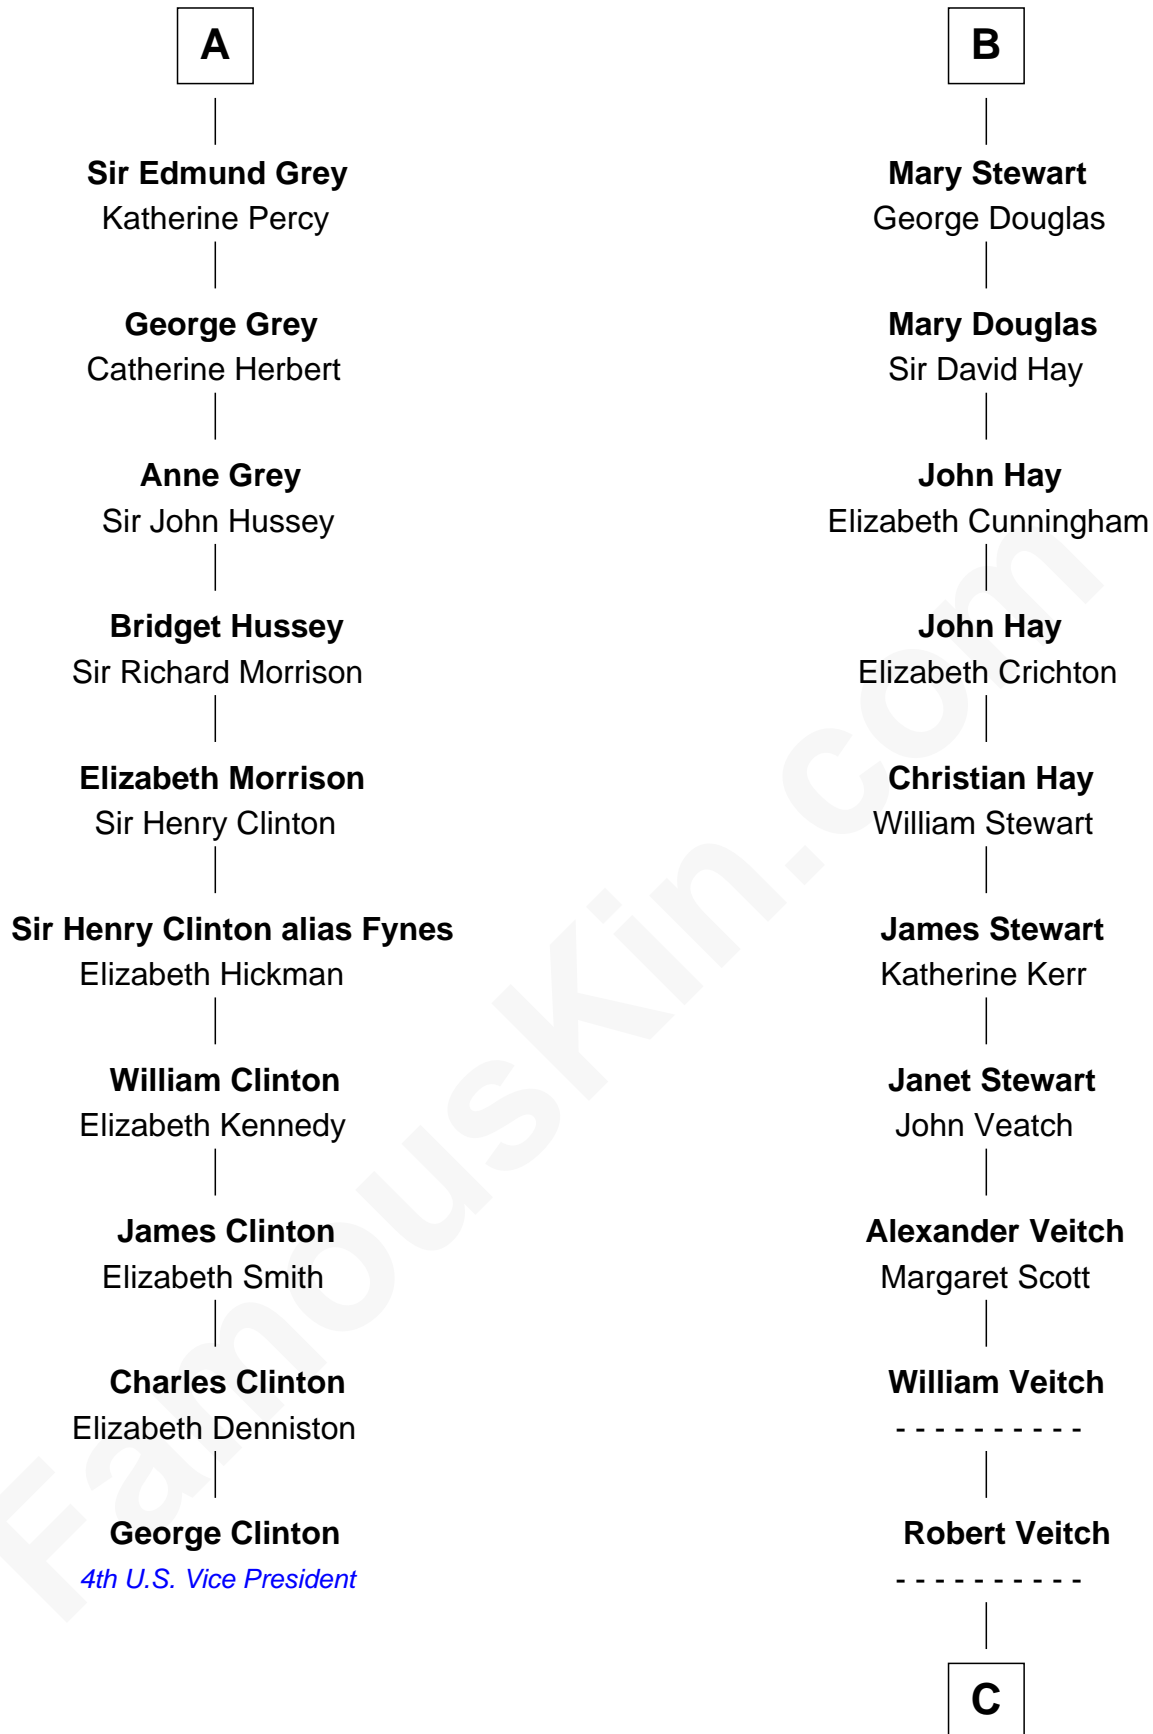

FamousKin.com Relationship Chart of

George Clinton

4th U.S. Vice President

16th cousin 5 times removed of

Noel Coward

Playwright, Actor, and Songwriter

David of Huntingdon

Maud of Chester

C

John Veitch

Barbara Ainslie

Henry Veitch

Margaret Harrison

Henry Gordon Veitch

Mary Kathleen Synch

Violet Agnes Veitch