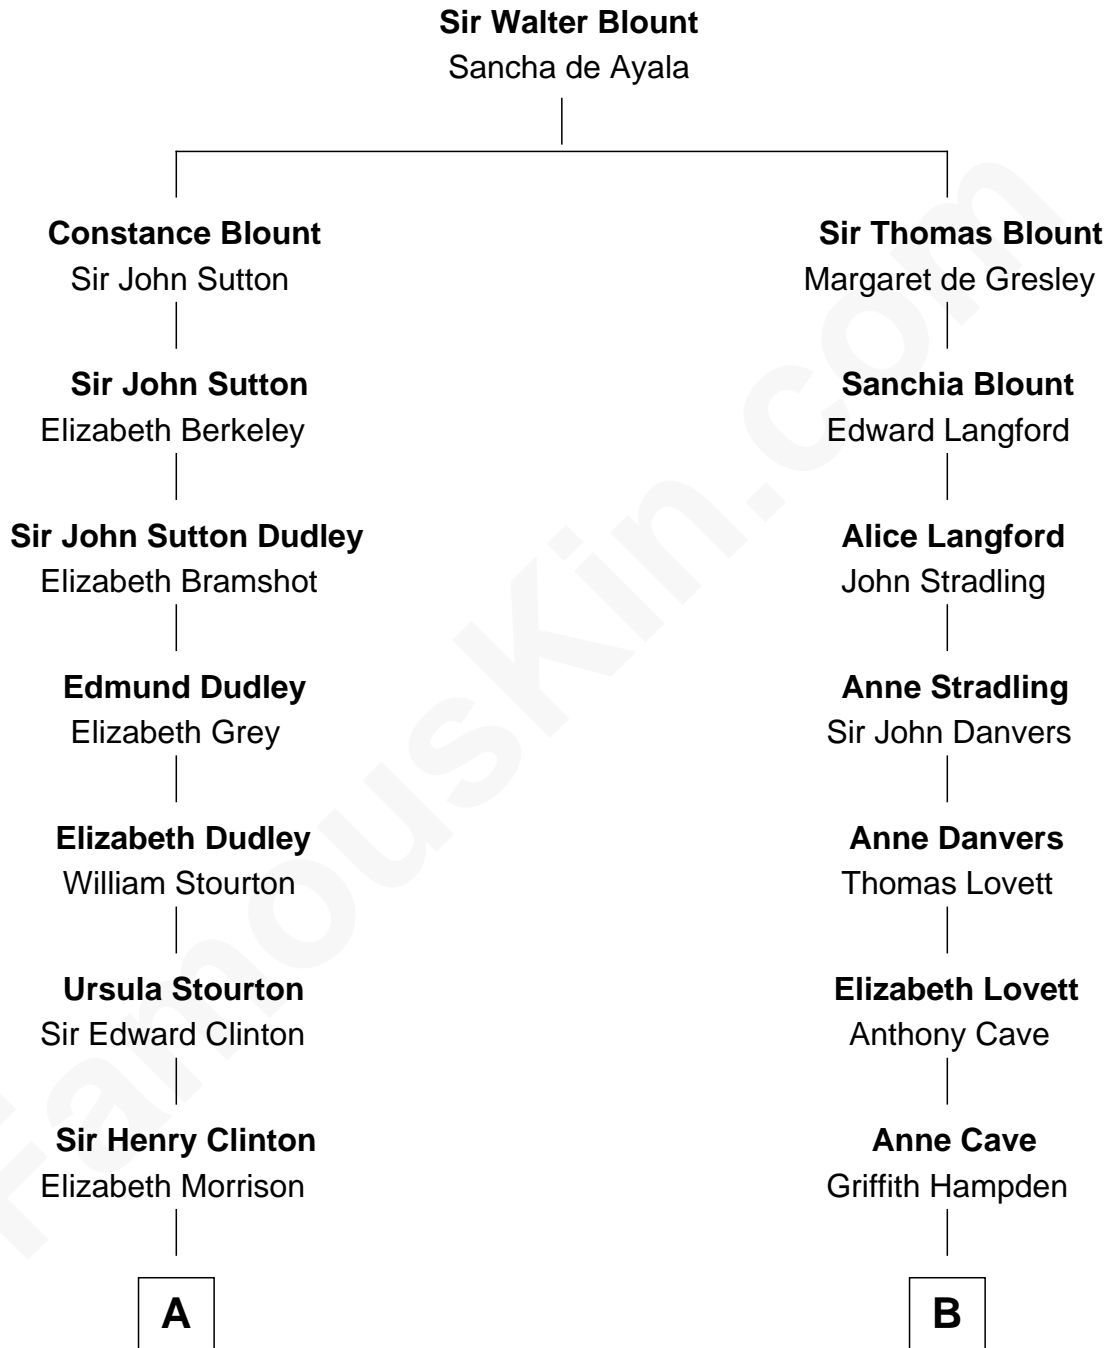

FamousKin.com Relationship Chart of

George Clinton

4th U.S. Vice President

8th cousin 3 times removed of

Edmund Waller

English Poet and Politician

FamousKin.com