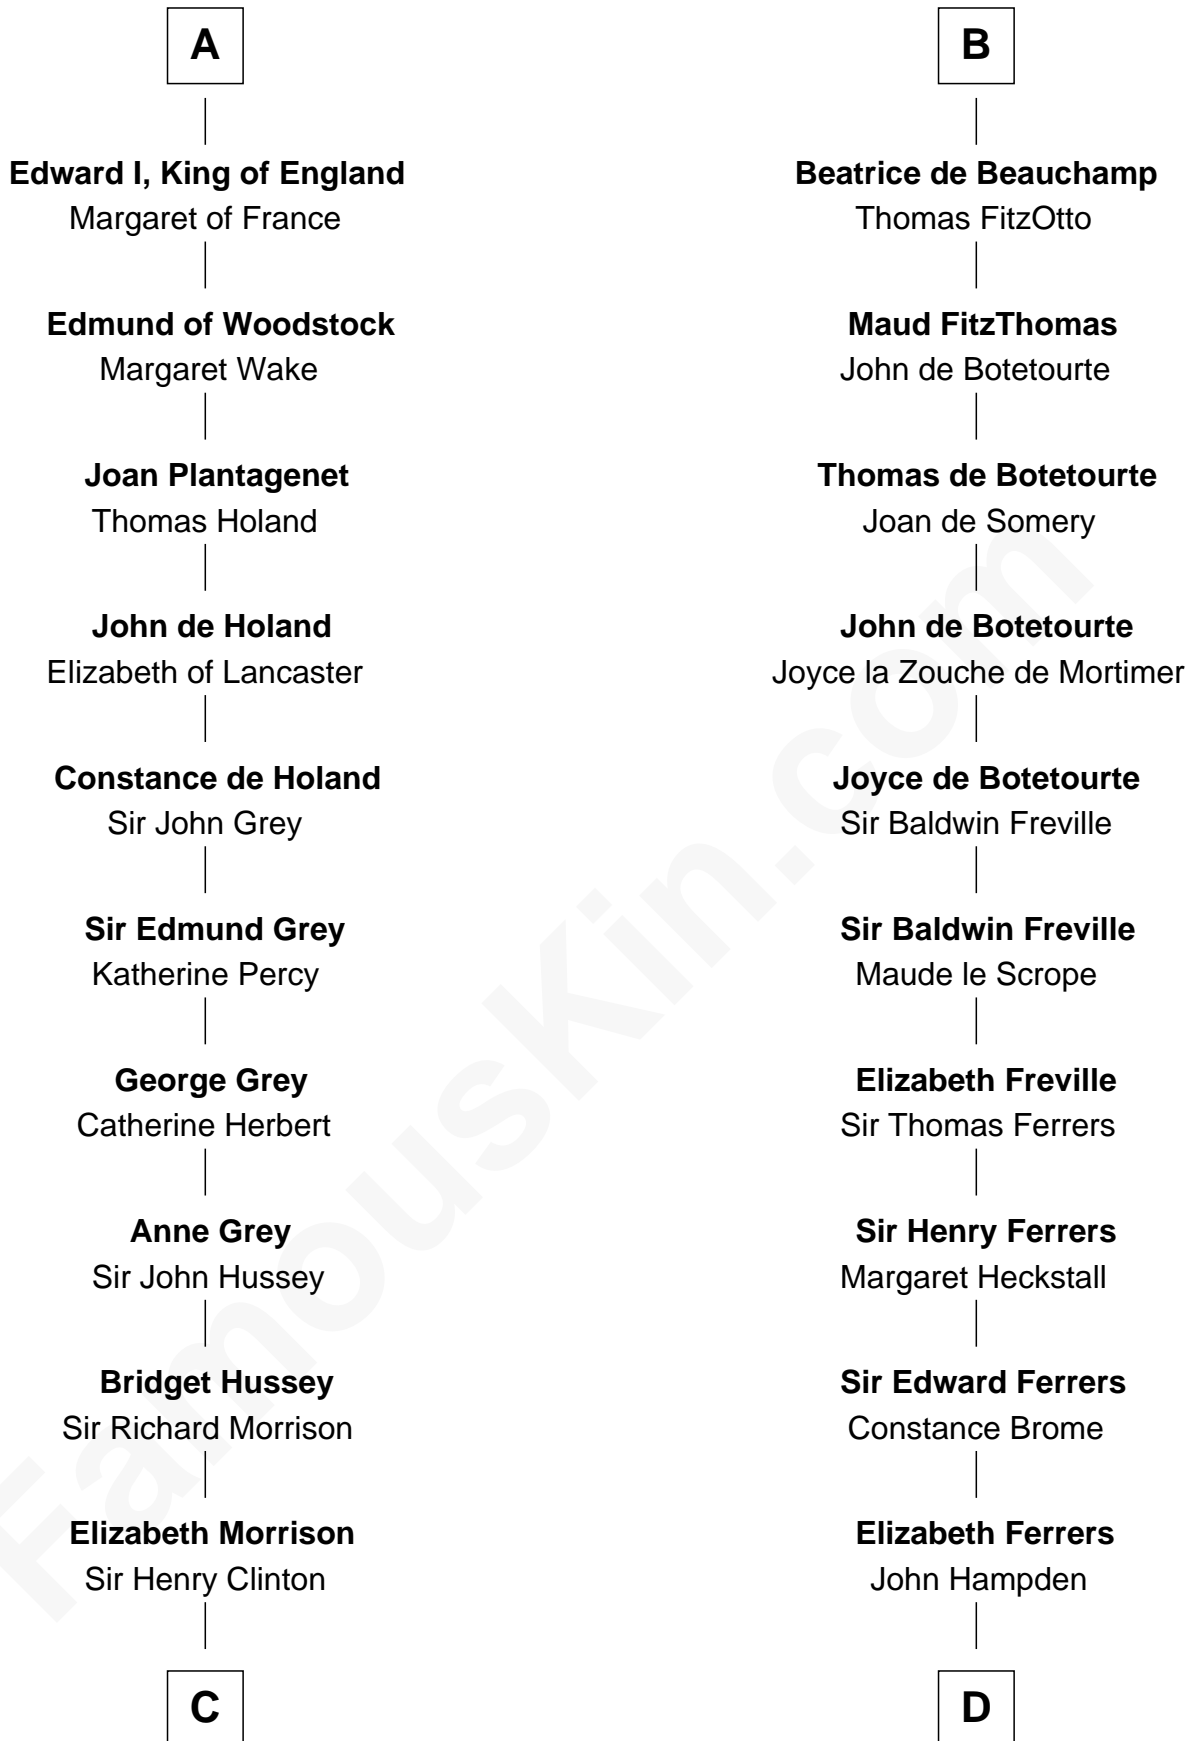

FamousKin.com

Relationship Chart of

George Clinton

4th U.S. Vice President

19th cousin 2 times removed of

Edmund Waller

English Poet and Politician

C

Sir Henry Clinton alias Fynes

Elizabeth Hickman

William Clinton

Elizabeth Kennedy

James Clinton

Elizabeth Smith

Charles Clinton

Elizabeth Denniston