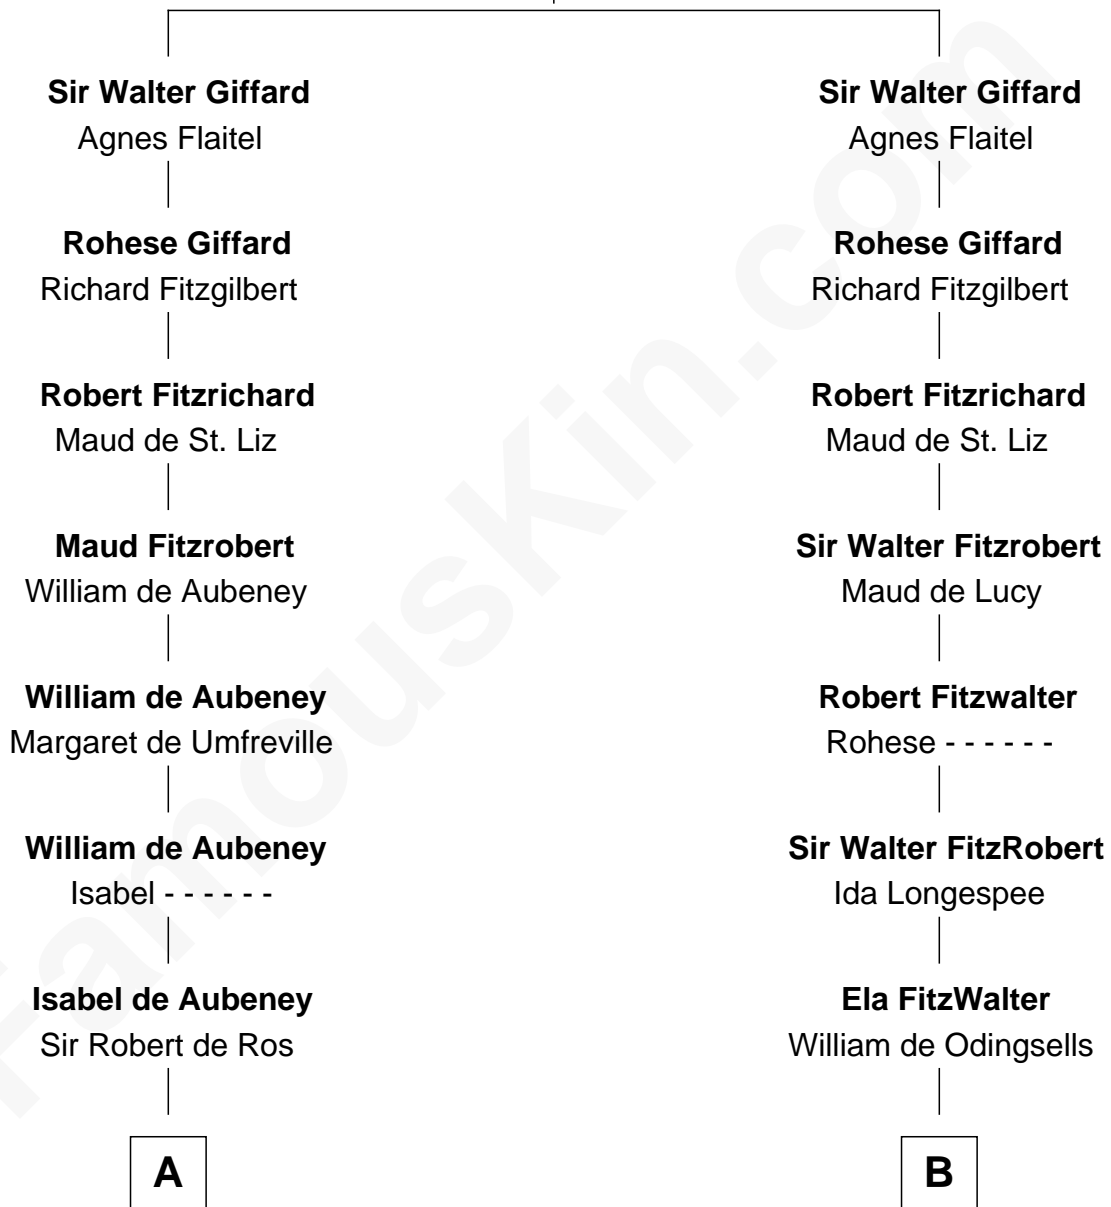

FamousKin.com Relationship Chart of

George Clinton

4th U.S. Vice President

16th cousin 5 times removed of

Catherine Howard

5th Wife of King Henry VIII

Osbern Giffard
Aveline de Crepon

C

—
Sir Henry Clinton alias Fynes

Elizabeth Hickman

—
William Clinton

Elizabeth Kennedy

—
James Clinton

Elizabeth Smith

—
Charles Clinton

Elizabeth Denniston

—
George Clinton

4th U.S. Vice President

FamousKin.com