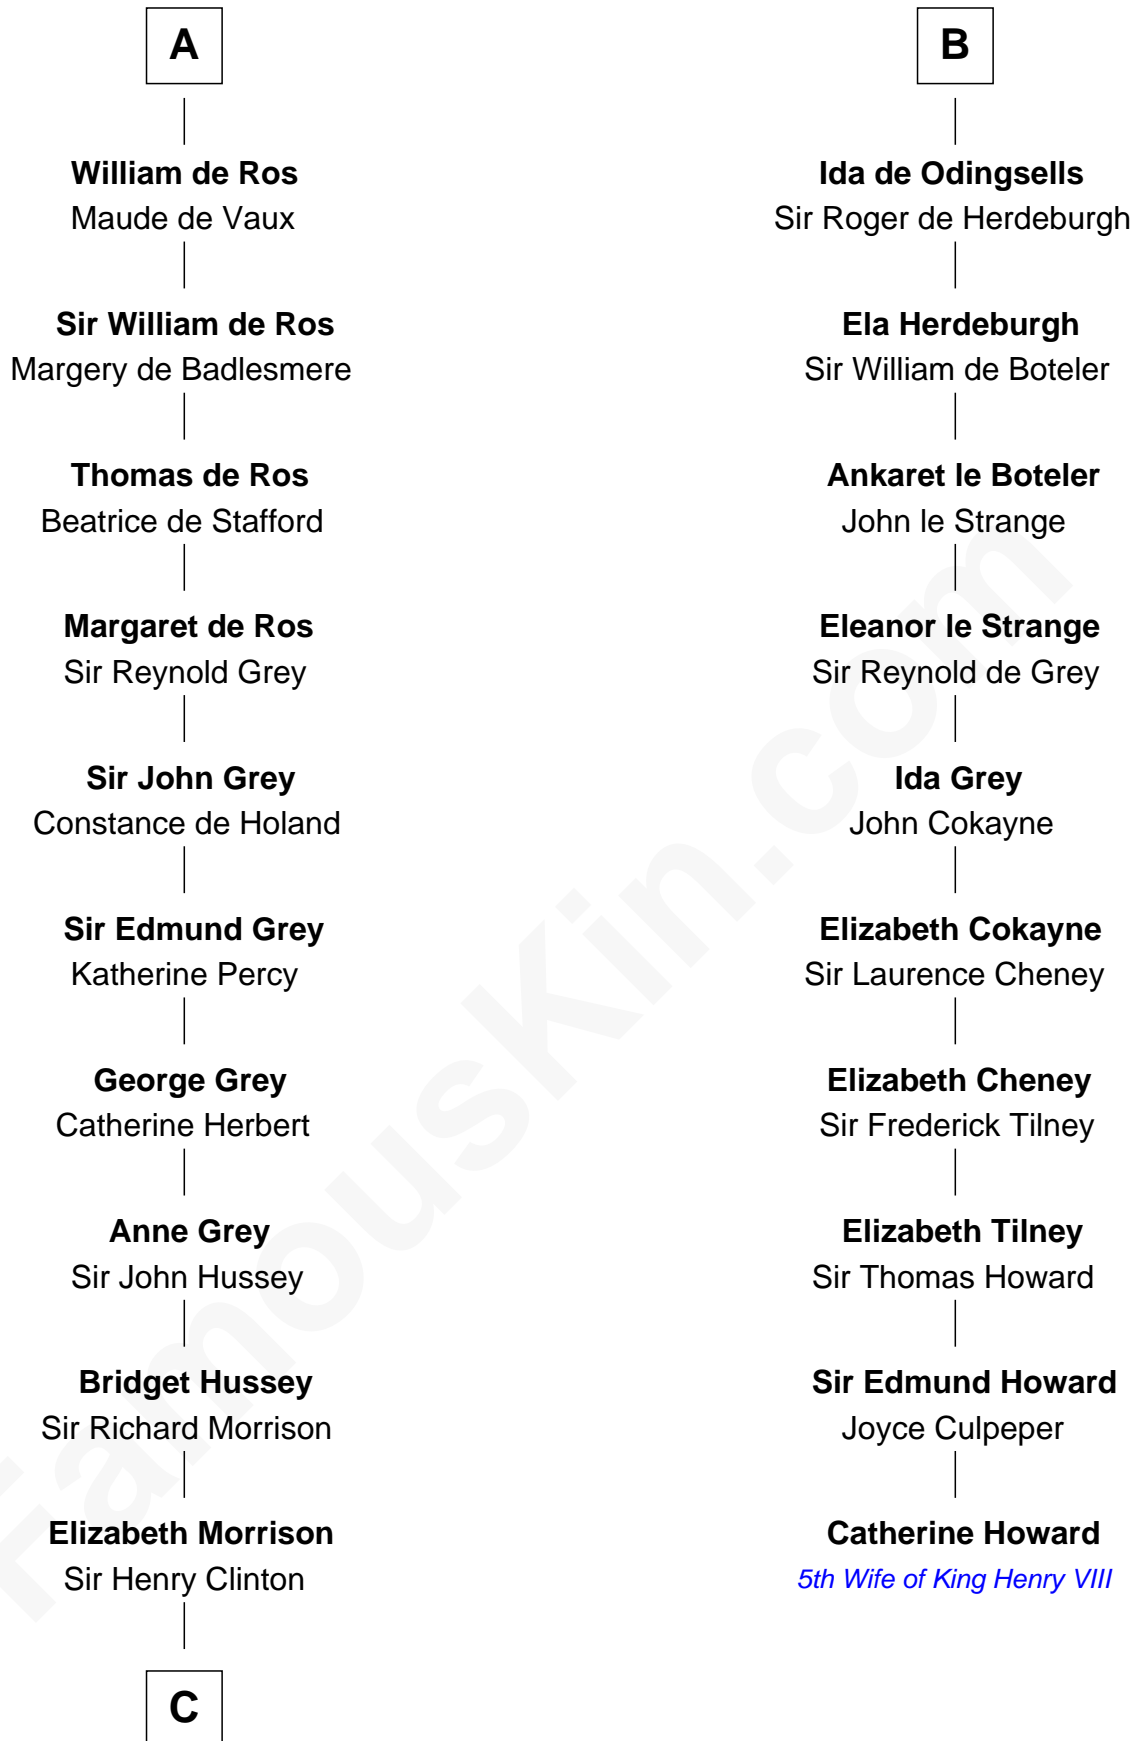

FamousKin.com Relationship Chart of

George Clinton

4th U.S. Vice President

16th cousin 5 times removed of

Catherine Howard

5th Wife of King Henry VIII

Osbern Giffard
Aveline de Crepon

C

—
Sir Henry Clinton alias Fynes

Elizabeth Hickman

—
William Clinton

Elizabeth Kennedy

—
James Clinton

Elizabeth Smith

—
Charles Clinton

Elizabeth Denniston

—
George Clinton

4th U.S. Vice President

FamousKin.com