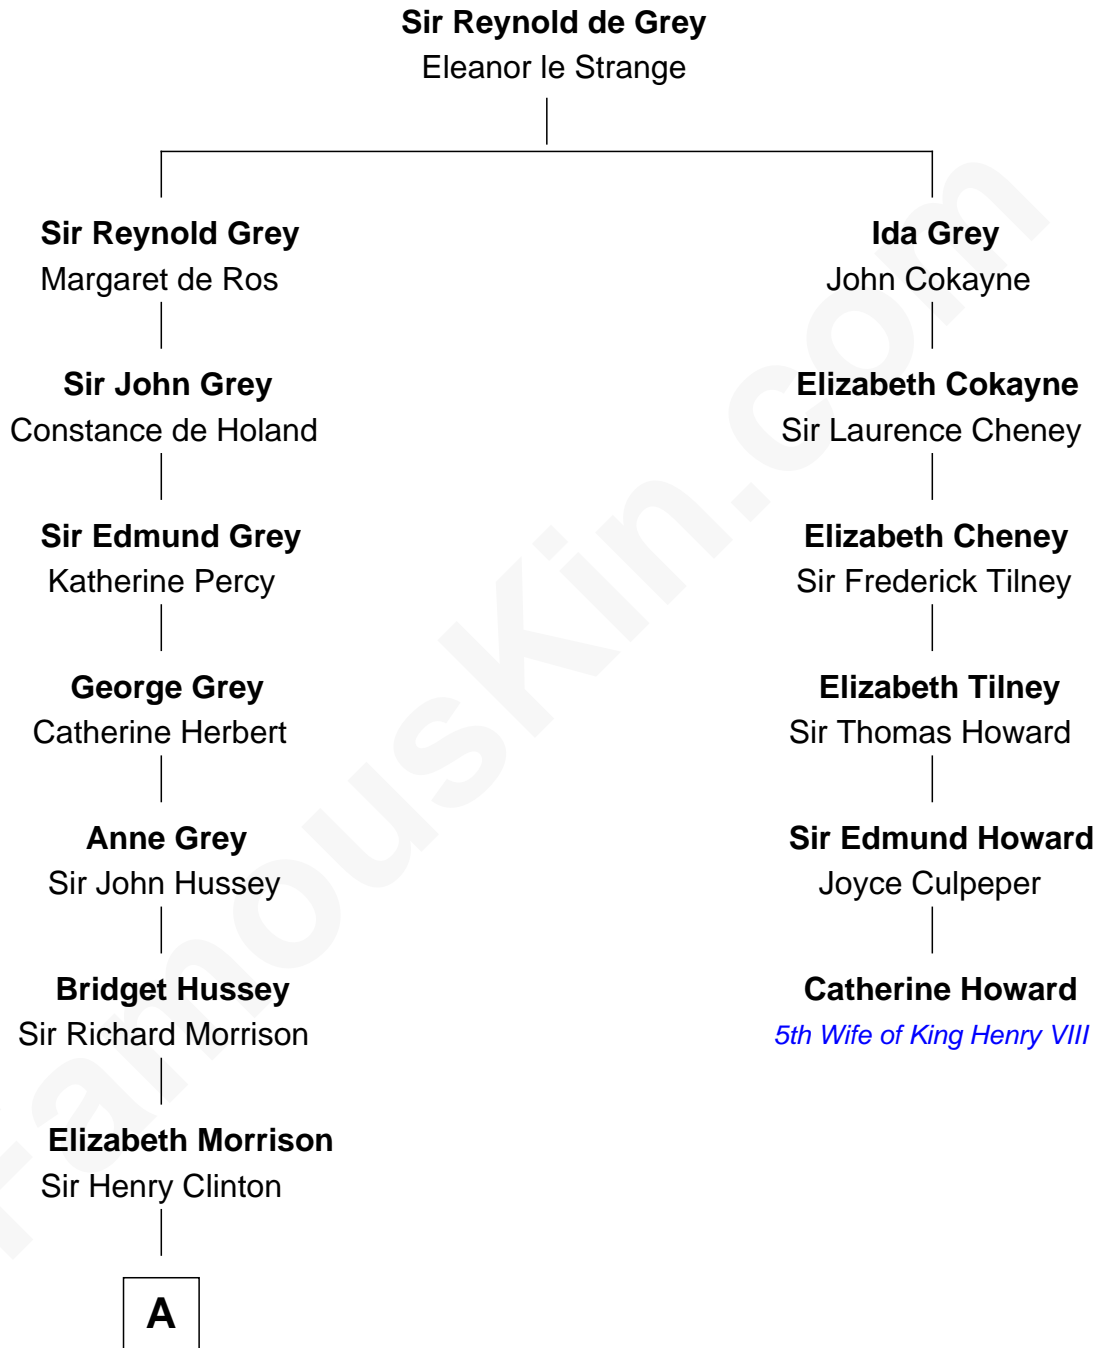

# FamousKin.com Relationship Chart of

**George Clinton**

*4th U.S. Vice President*

5th cousin 6 times removed of

**Catherine Howard**

*5th Wife of King Henry VIII*

**A**

—  
**Sir Henry Clinton alias Fynes**

Elizabeth Hickman

—  
**William Clinton**

Elizabeth Kennedy

—  
**James Clinton**

Elizabeth Smith

—  
**Charles Clinton**

Elizabeth Denniston

—  
**George Clinton**

*4th U.S. Vice President*

FamousKin.com