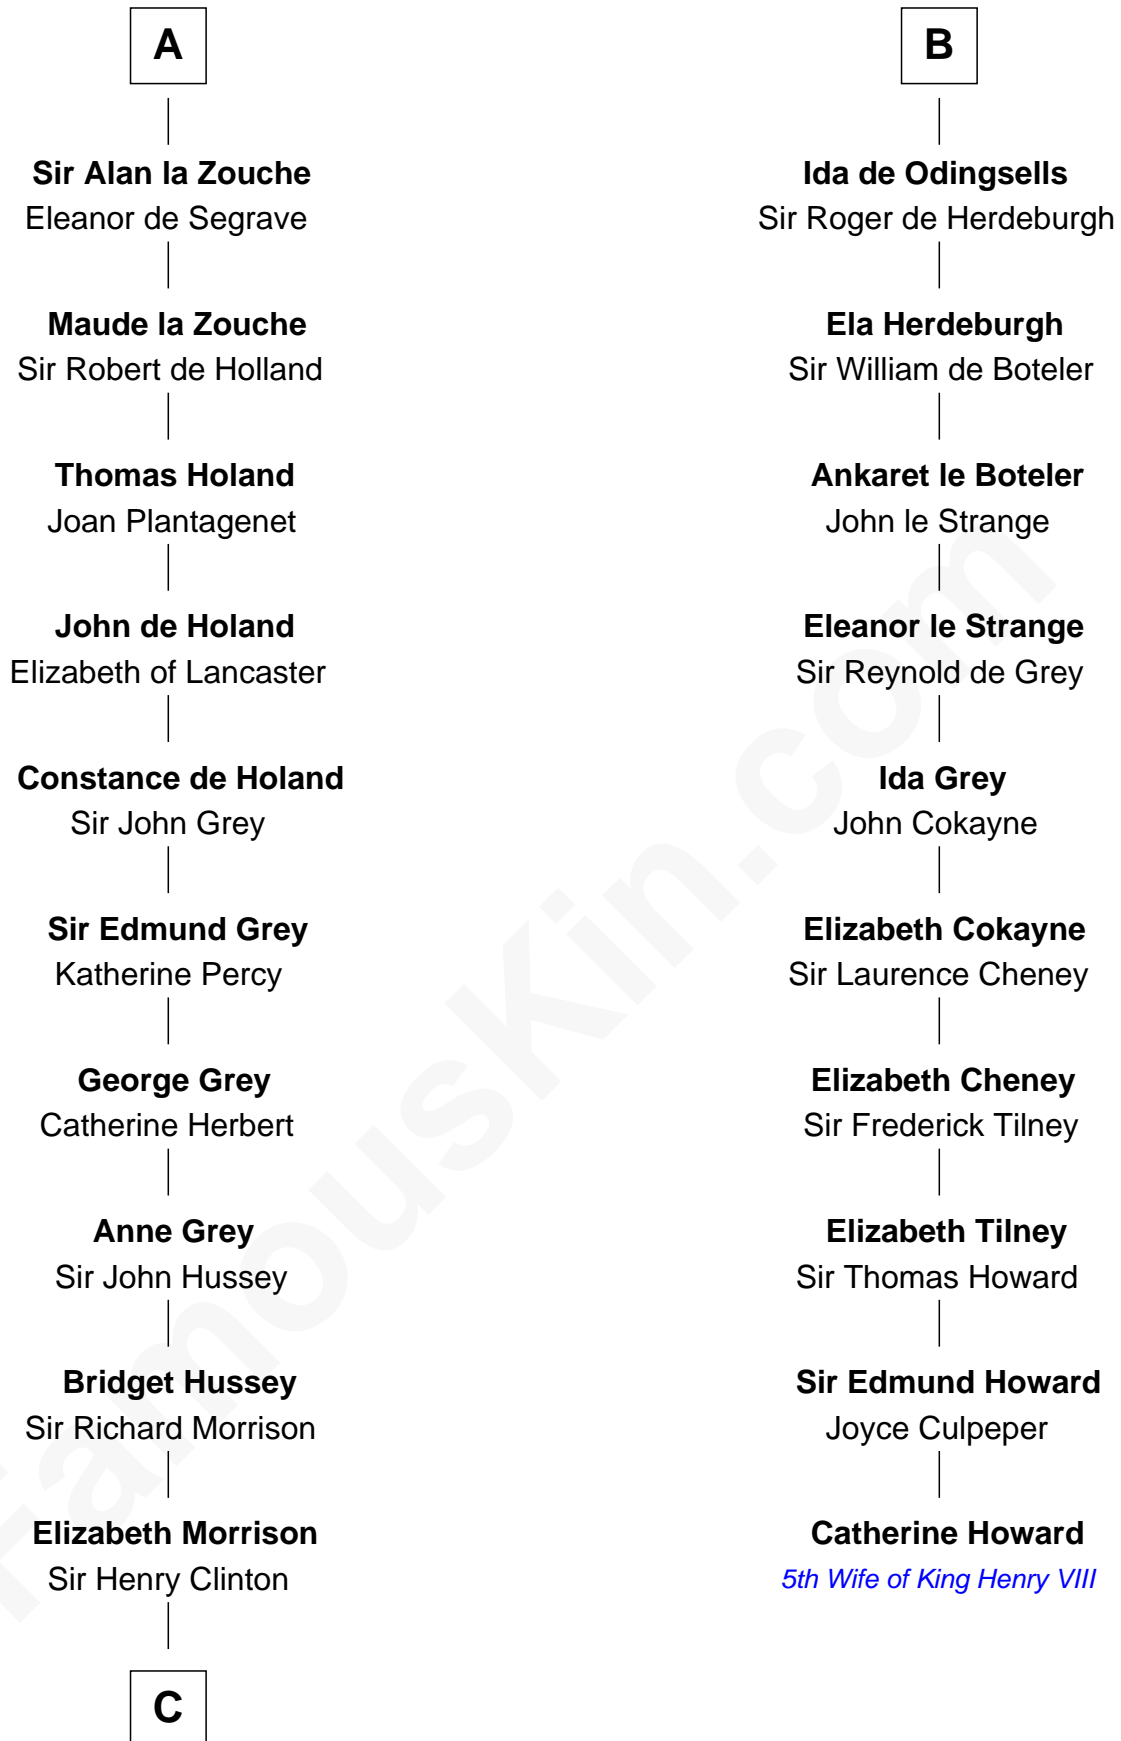

# FamousKin.com Relationship Chart of

**George Clinton**

*4th U.S. Vice President*

16th cousin 5 times removed of

**Catherine Howard**

*5th Wife of King Henry VIII*

**C**

—  
**Sir Henry Clinton alias Fynes**

Elizabeth Hickman

—  
**William Clinton**

Elizabeth Kennedy

—  
**James Clinton**

Elizabeth Smith

—  
**Charles Clinton**

Elizabeth Denniston

—  
**George Clinton**

*4th U.S. Vice President*

FamousKin.com